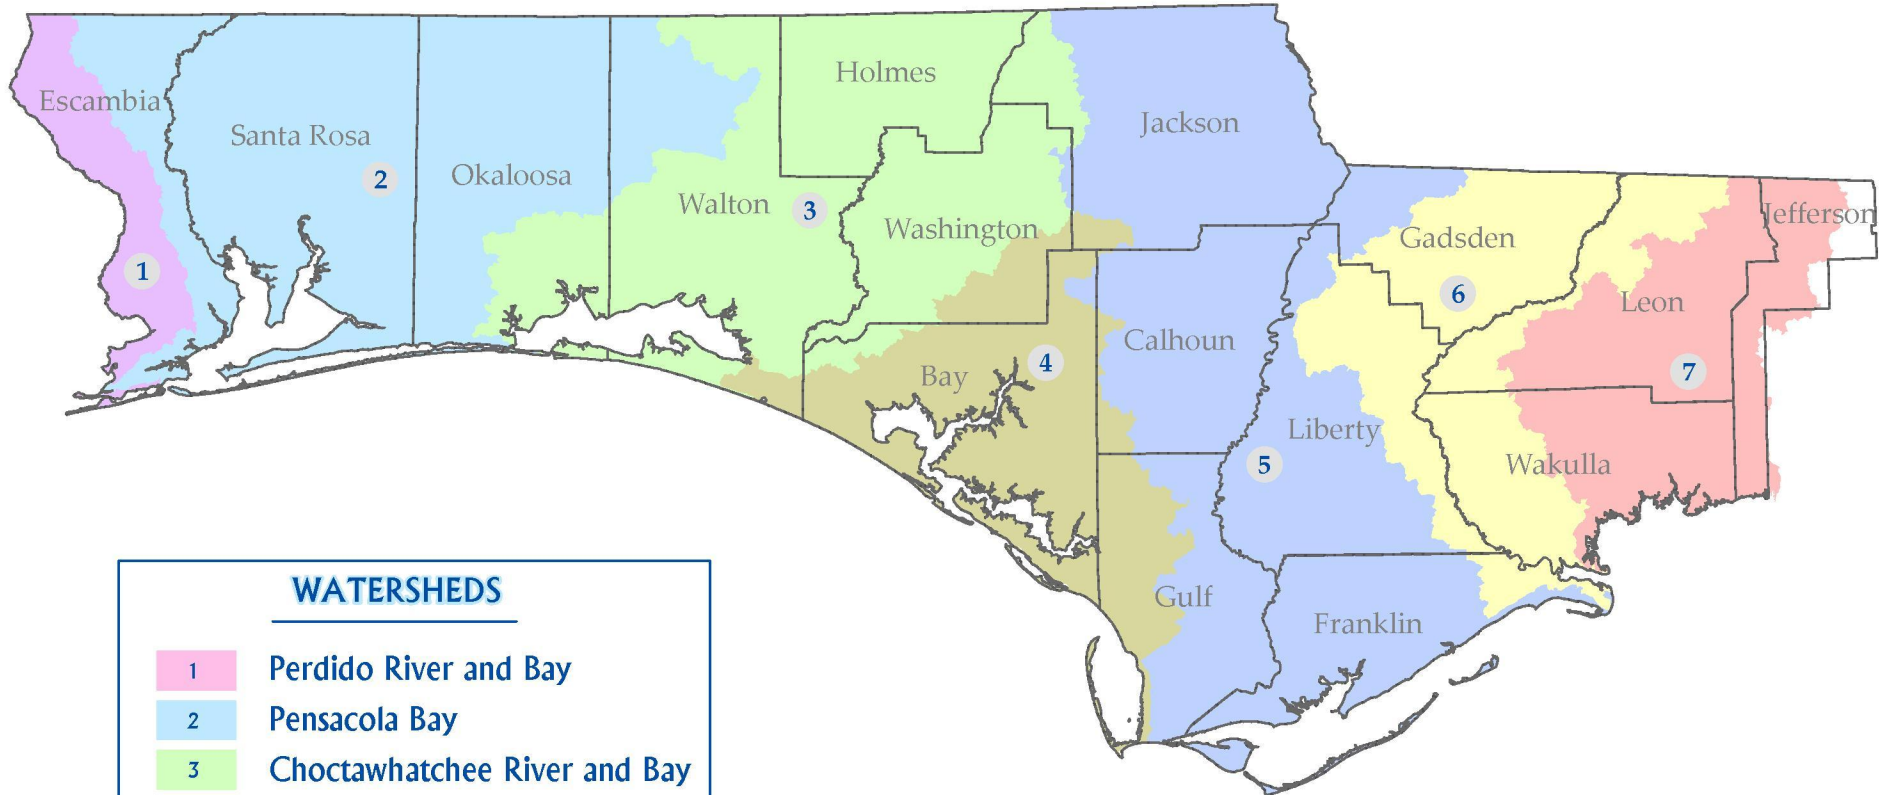

MAJOR WATERSHEDS OF THE NORTHWEST FLORIDA WATER MANAGEMENT DISTRICT

WATERSHEDS	
1	Perdido River and Bay
2	Pensacola Bay
3	Choctawhatchee River and Bay
4	St. Andrews Bay
5	Apalachicola River and Bay
6	Ochlockonee River and Bay
7	St. Marks River