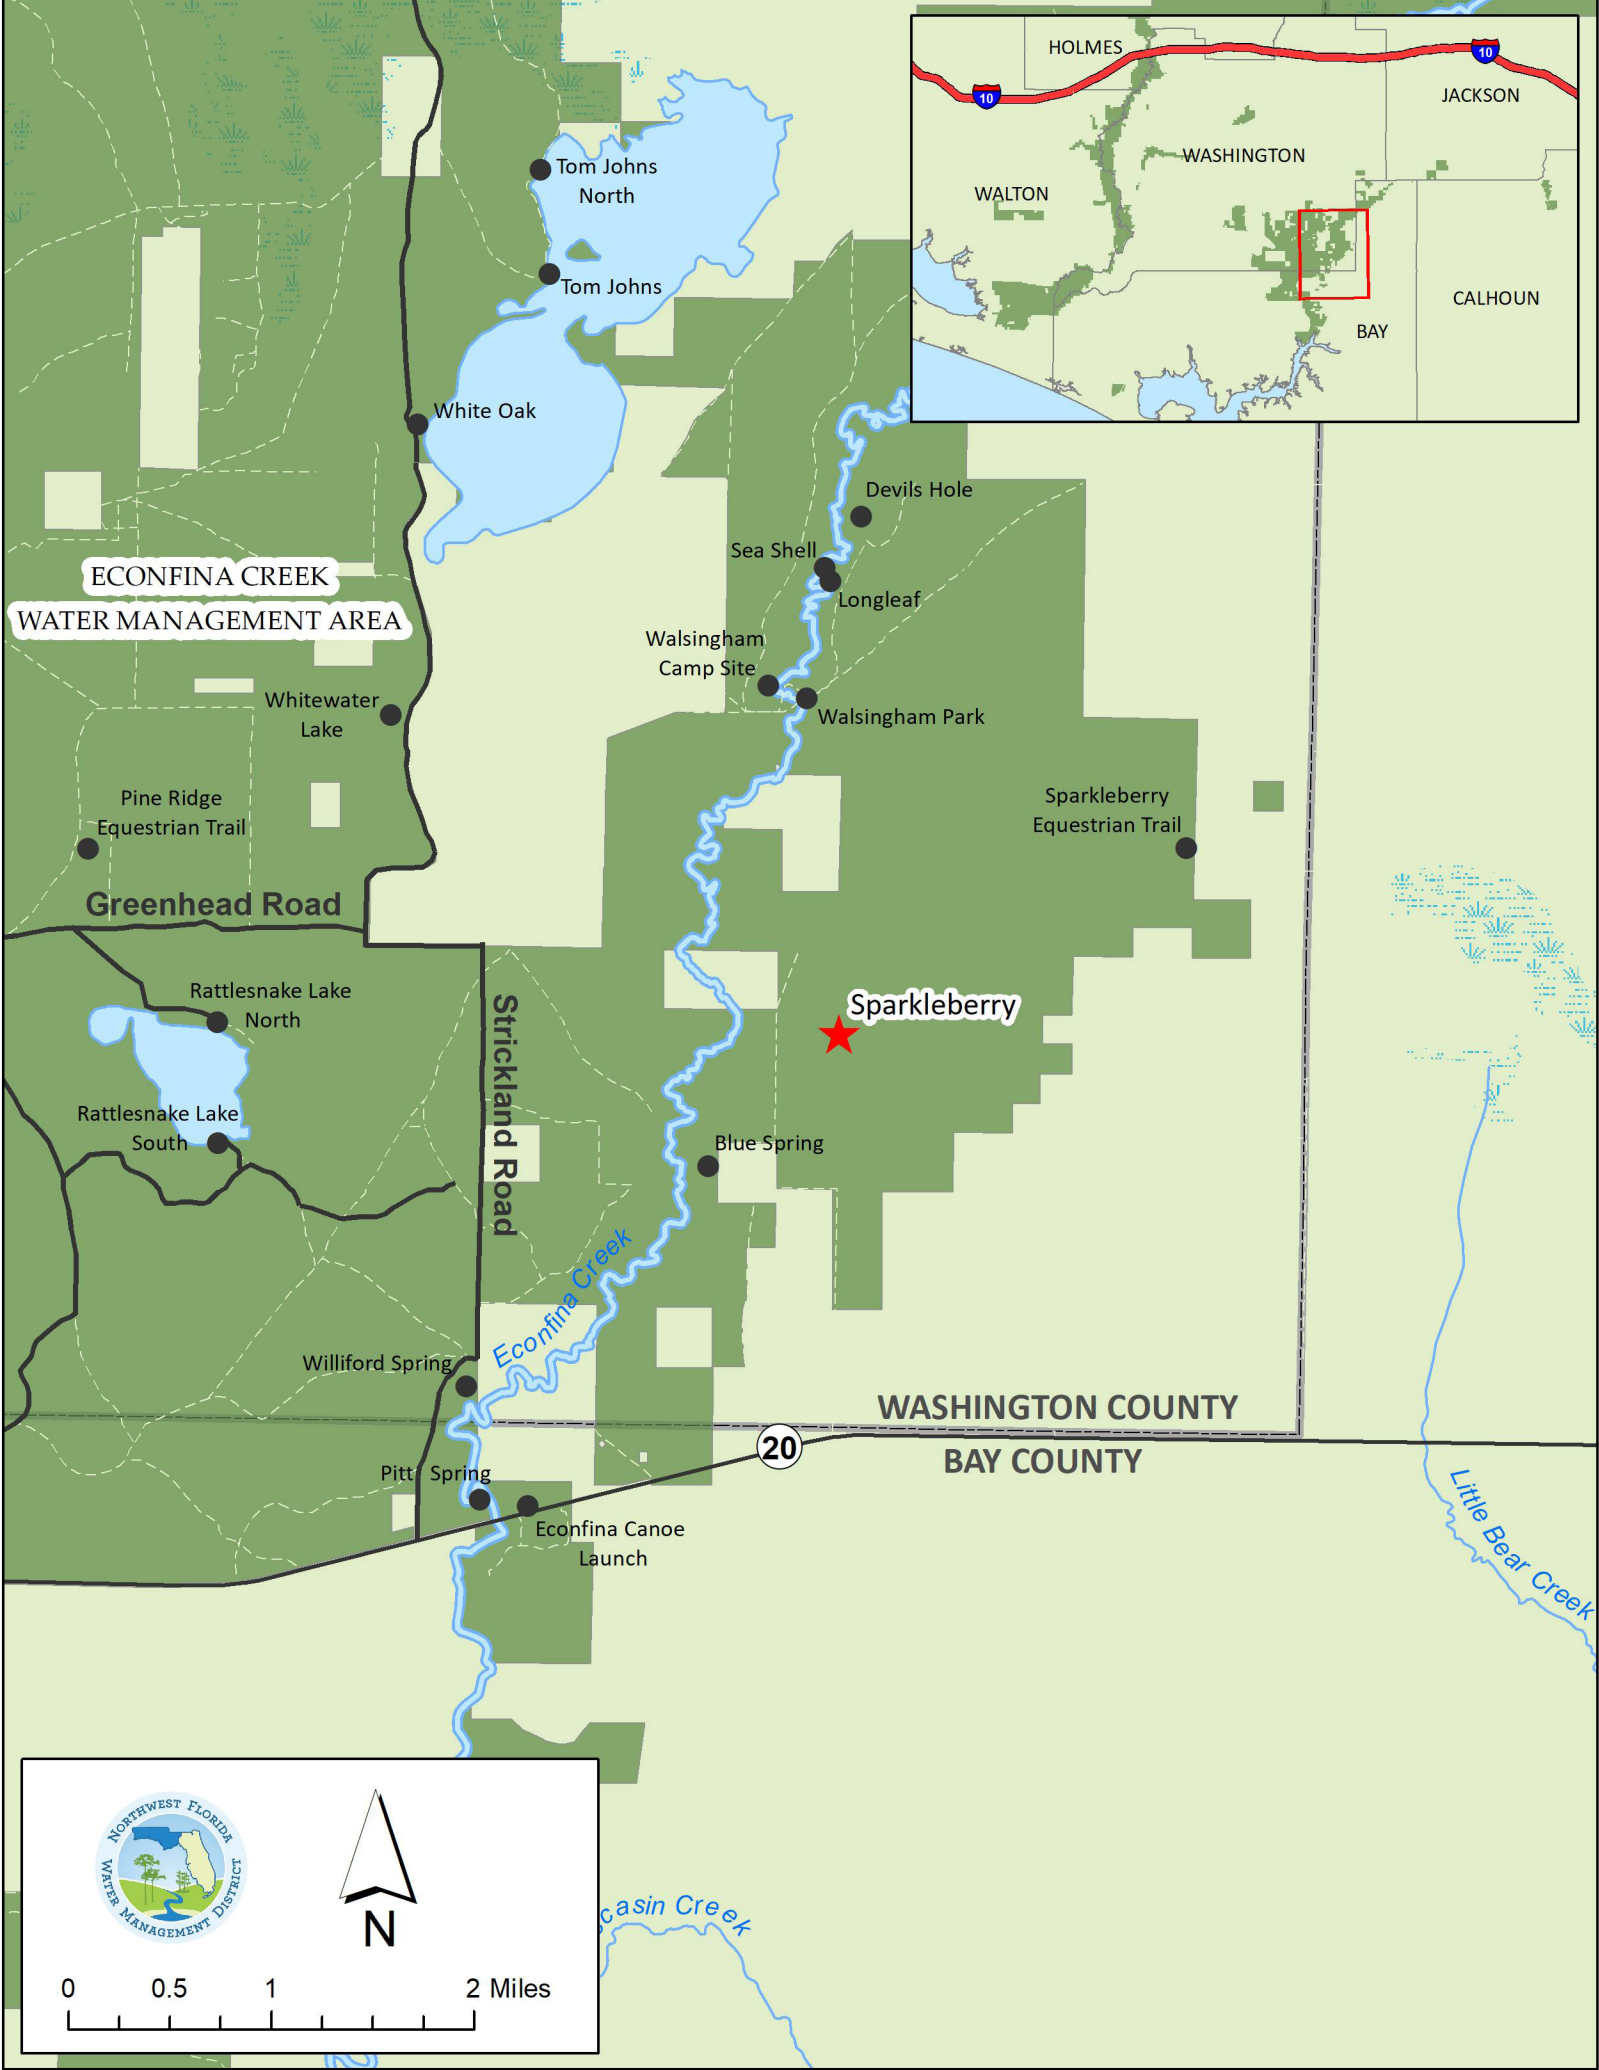

Sparkleberry Pond - Econfina Creek WMA

www.nfwwater.com

Sparkleberry Pond is a great location for large events and can hold a maximum of 50 people. This location requires an access code for entry into the area and is included in your permit. Sparkleberry offers four picnic tables, four pedestal grills, four fire rings and a portable toilet. For a free reservation please visit our [reservation site](#). Alcohol prohibited.

Address: 5052 Blue Springs Road
Youngstown, FL 32466

www.nfwwater.com

Above: Sparkleberry Pond Campsite Photo
Top right: Sparkleberry Pond Campsite Photo
Center: Sparkleberry Pond Photo
Bottom right: Sparkleberry Pond Campsite Diagram

NORTHWEST FLORIDA WATER MANAGEMENT DISTRICT

N

0 0.5 1 2 Miles