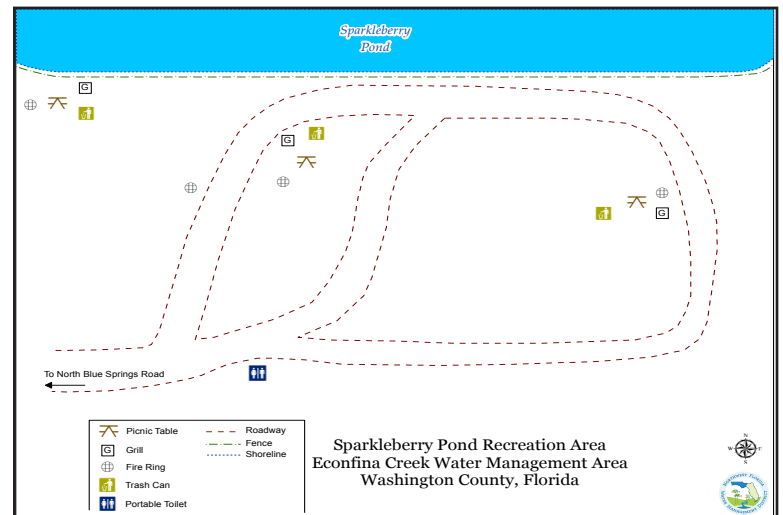

Sparkleberry Pond - Econfina Creek WMA

www.nfwwater.com

Sparkleberry Pond is a great location for large events and can hold a maximum of 50 people. This location requires an access code for entry into the area and is included in your permit. Sparkleberry offers four picnic tables, four pedestal grills, four fire rings and a portable toilet. For a free reservation please visit our [reservation site](#). Alcohol prohibited.

Address: 5052 Blue Springs Road
Youngstown, FL 32466

www.nfwwater.com

Above: Sparkleberry Pond Campsite Photo
Top right: Sparkleberry Pond Campsite Photo
Center: Sparkleberry Pond Photo
Bottom right: Sparkleberry Pond Campsite Diagram

NORTHWEST FLORIDA WATER MANAGEMENT DISTRICT

N

0 0.5 1 2 Miles