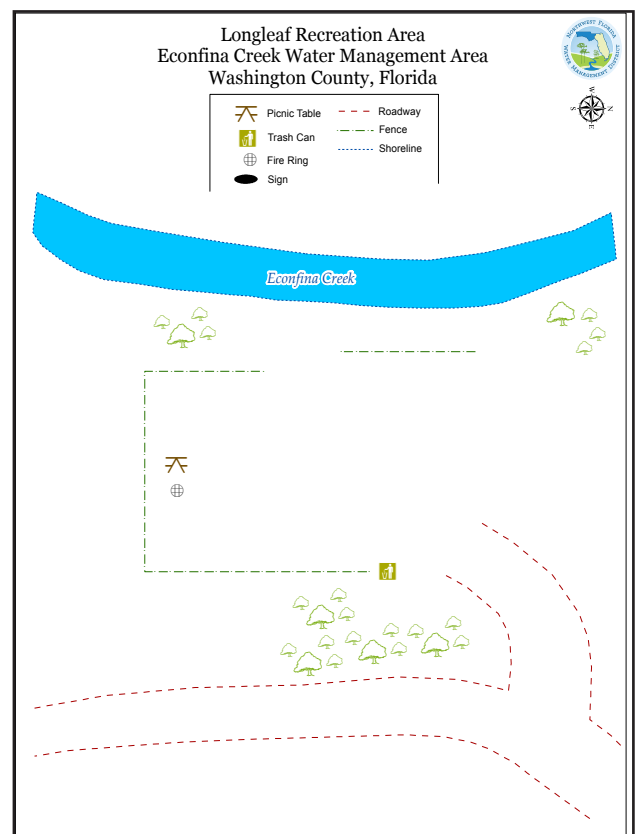

Longleaf - Econfina Creek WMA

www.nfwwater.com

Longleaf campsite offers a picnic table, pedestal grill, and fire ring. This site can hold a maximum of eight people. The closest portable toilet is located at Devil's Hole and at Walsingham Park. For a free reservation please visit our [reservation site](#). Alcohol prohibited.

Address: 1040 Walsingham Bridge Road
Chipley, FL 32425

www.nfwwater.com

Above: Econfina Creek

Top right: Longleaf campsite photo

Bottom right: Longleaf campsite diagram

**ECONFINA CREEK
WATER MANAGEMENT AREA**

0 0.5 1 2 Miles

N

388