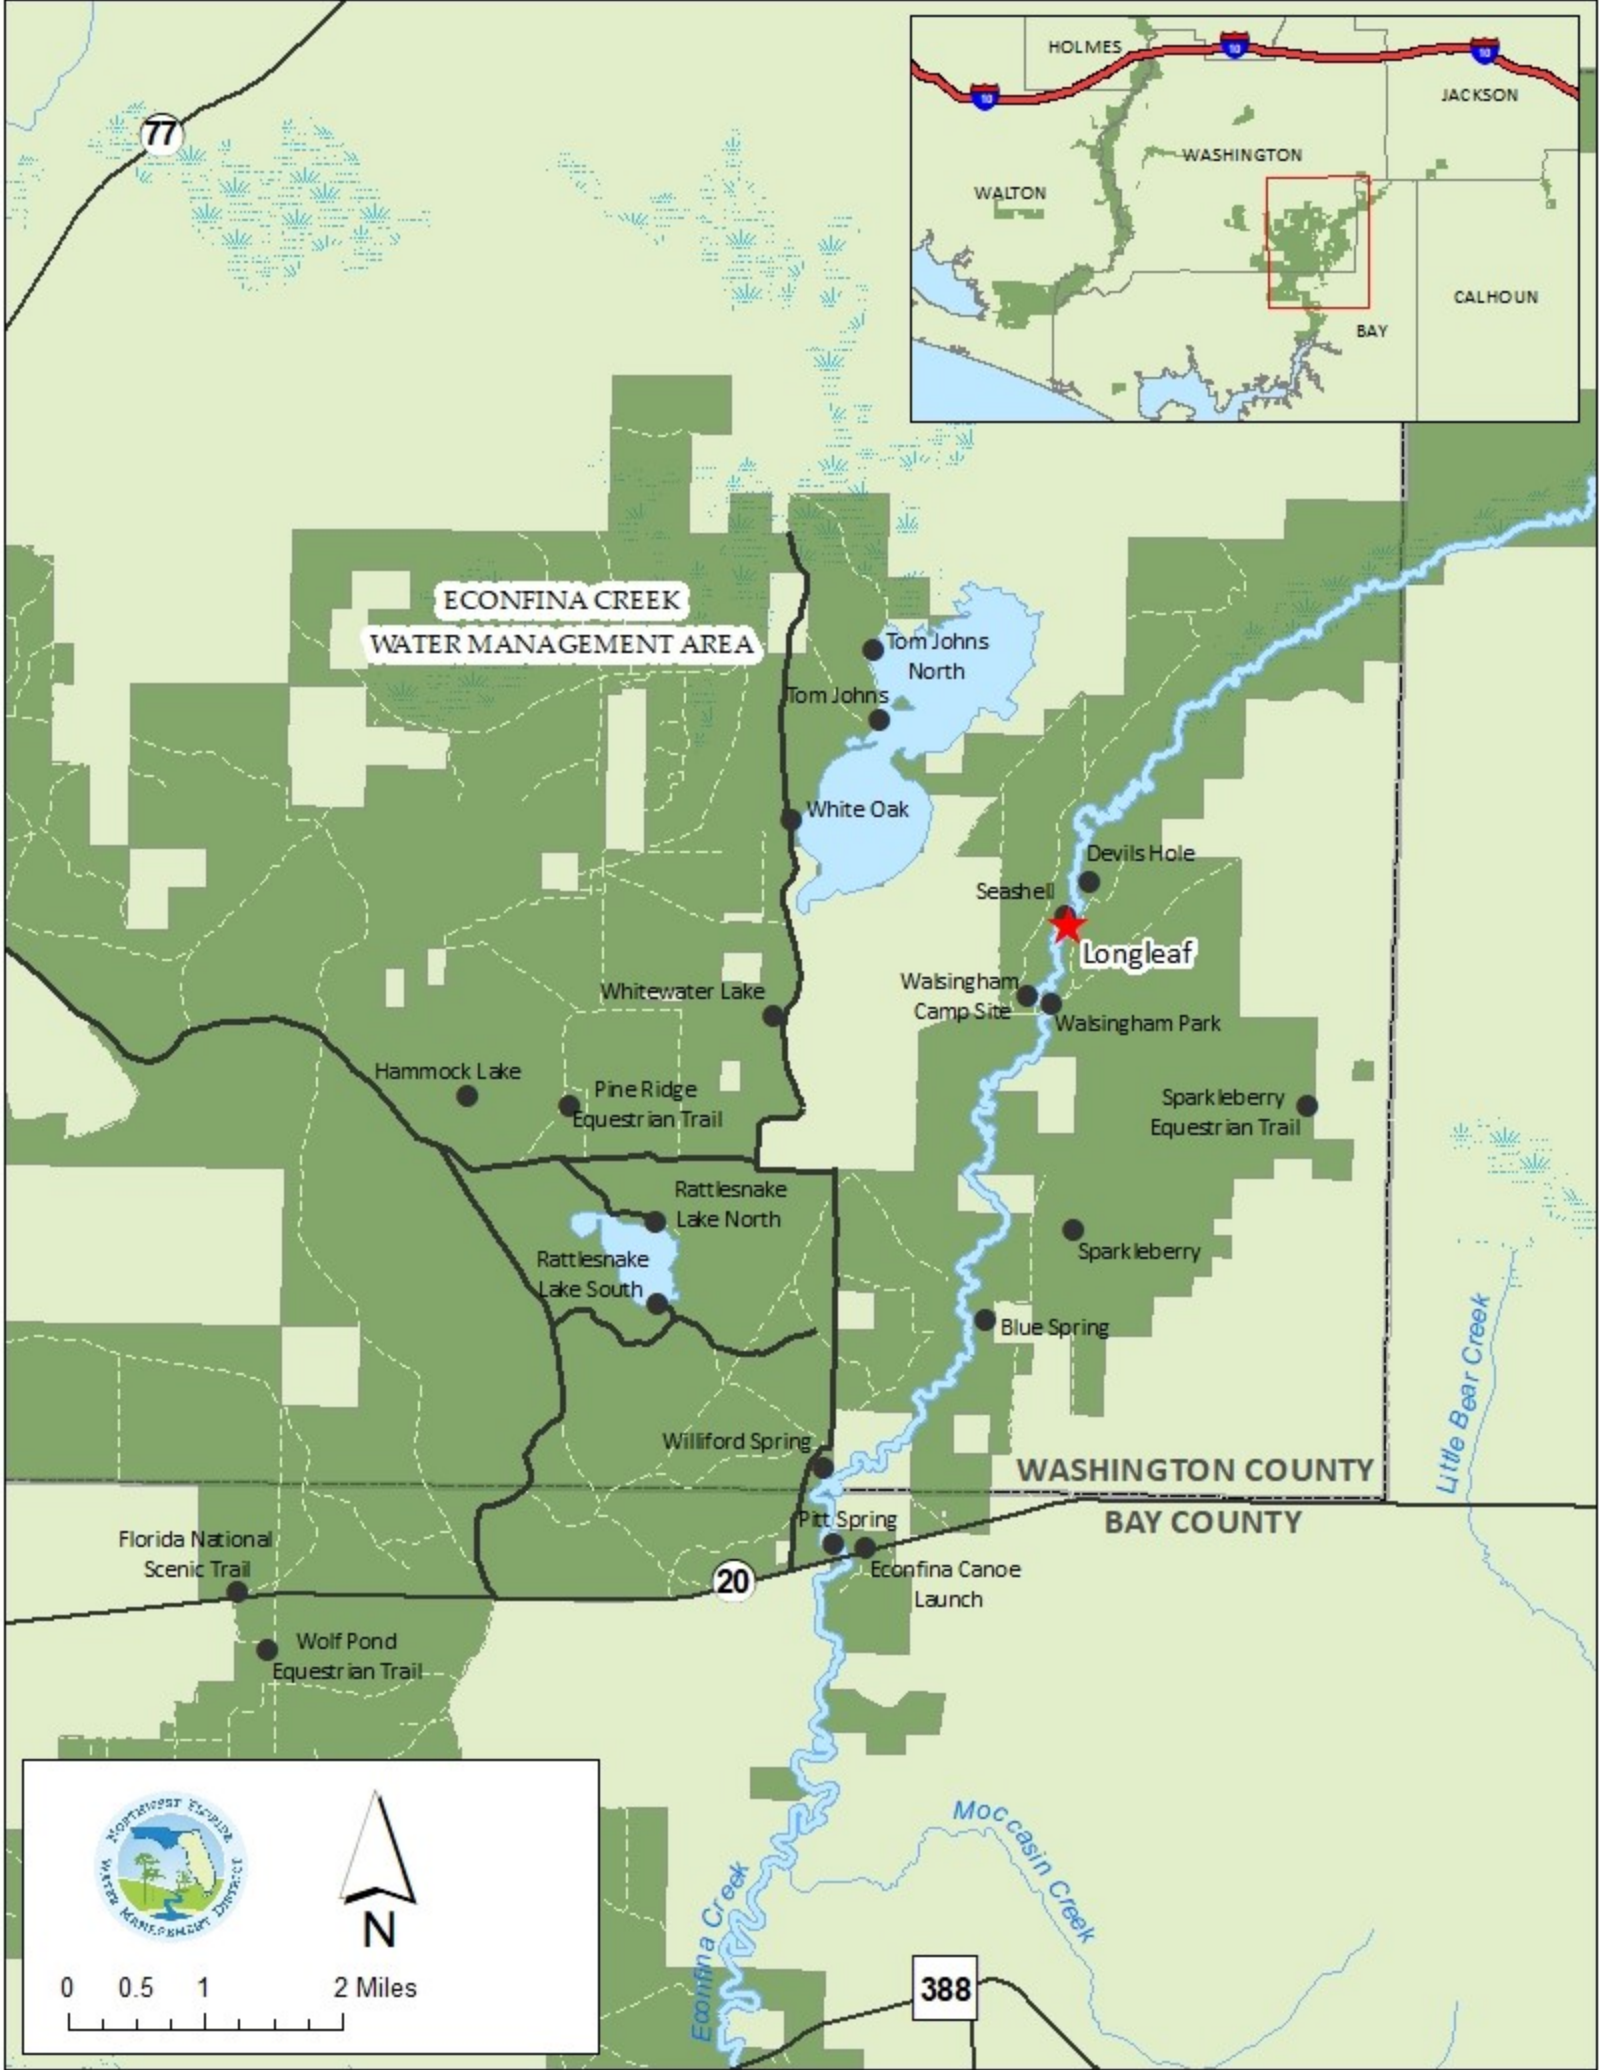

Longleaf - Econfina Creek WMA

www.nfwwater.com

Longleaf campsite offers a picnic table, pedestal grill, and fire ring. This site can hold a maximum of eight people. The closest portable toilet is located at Devil's Hole and at Walsingham Park. For a free reservation please visit our [reservation site](#). Alcohol prohibited.

Address: 1040 Walsingham Bridge Road
Chipley, FL 32425

www.nfwwater.com

Above: Econfina Creek

Top right: Longleaf campsite photo

Bottom right: Longleaf campsite diagram

**ECONFINA CREEK
WATER MANAGEMENT AREA**

0 0.5 1 2 Miles

N

388