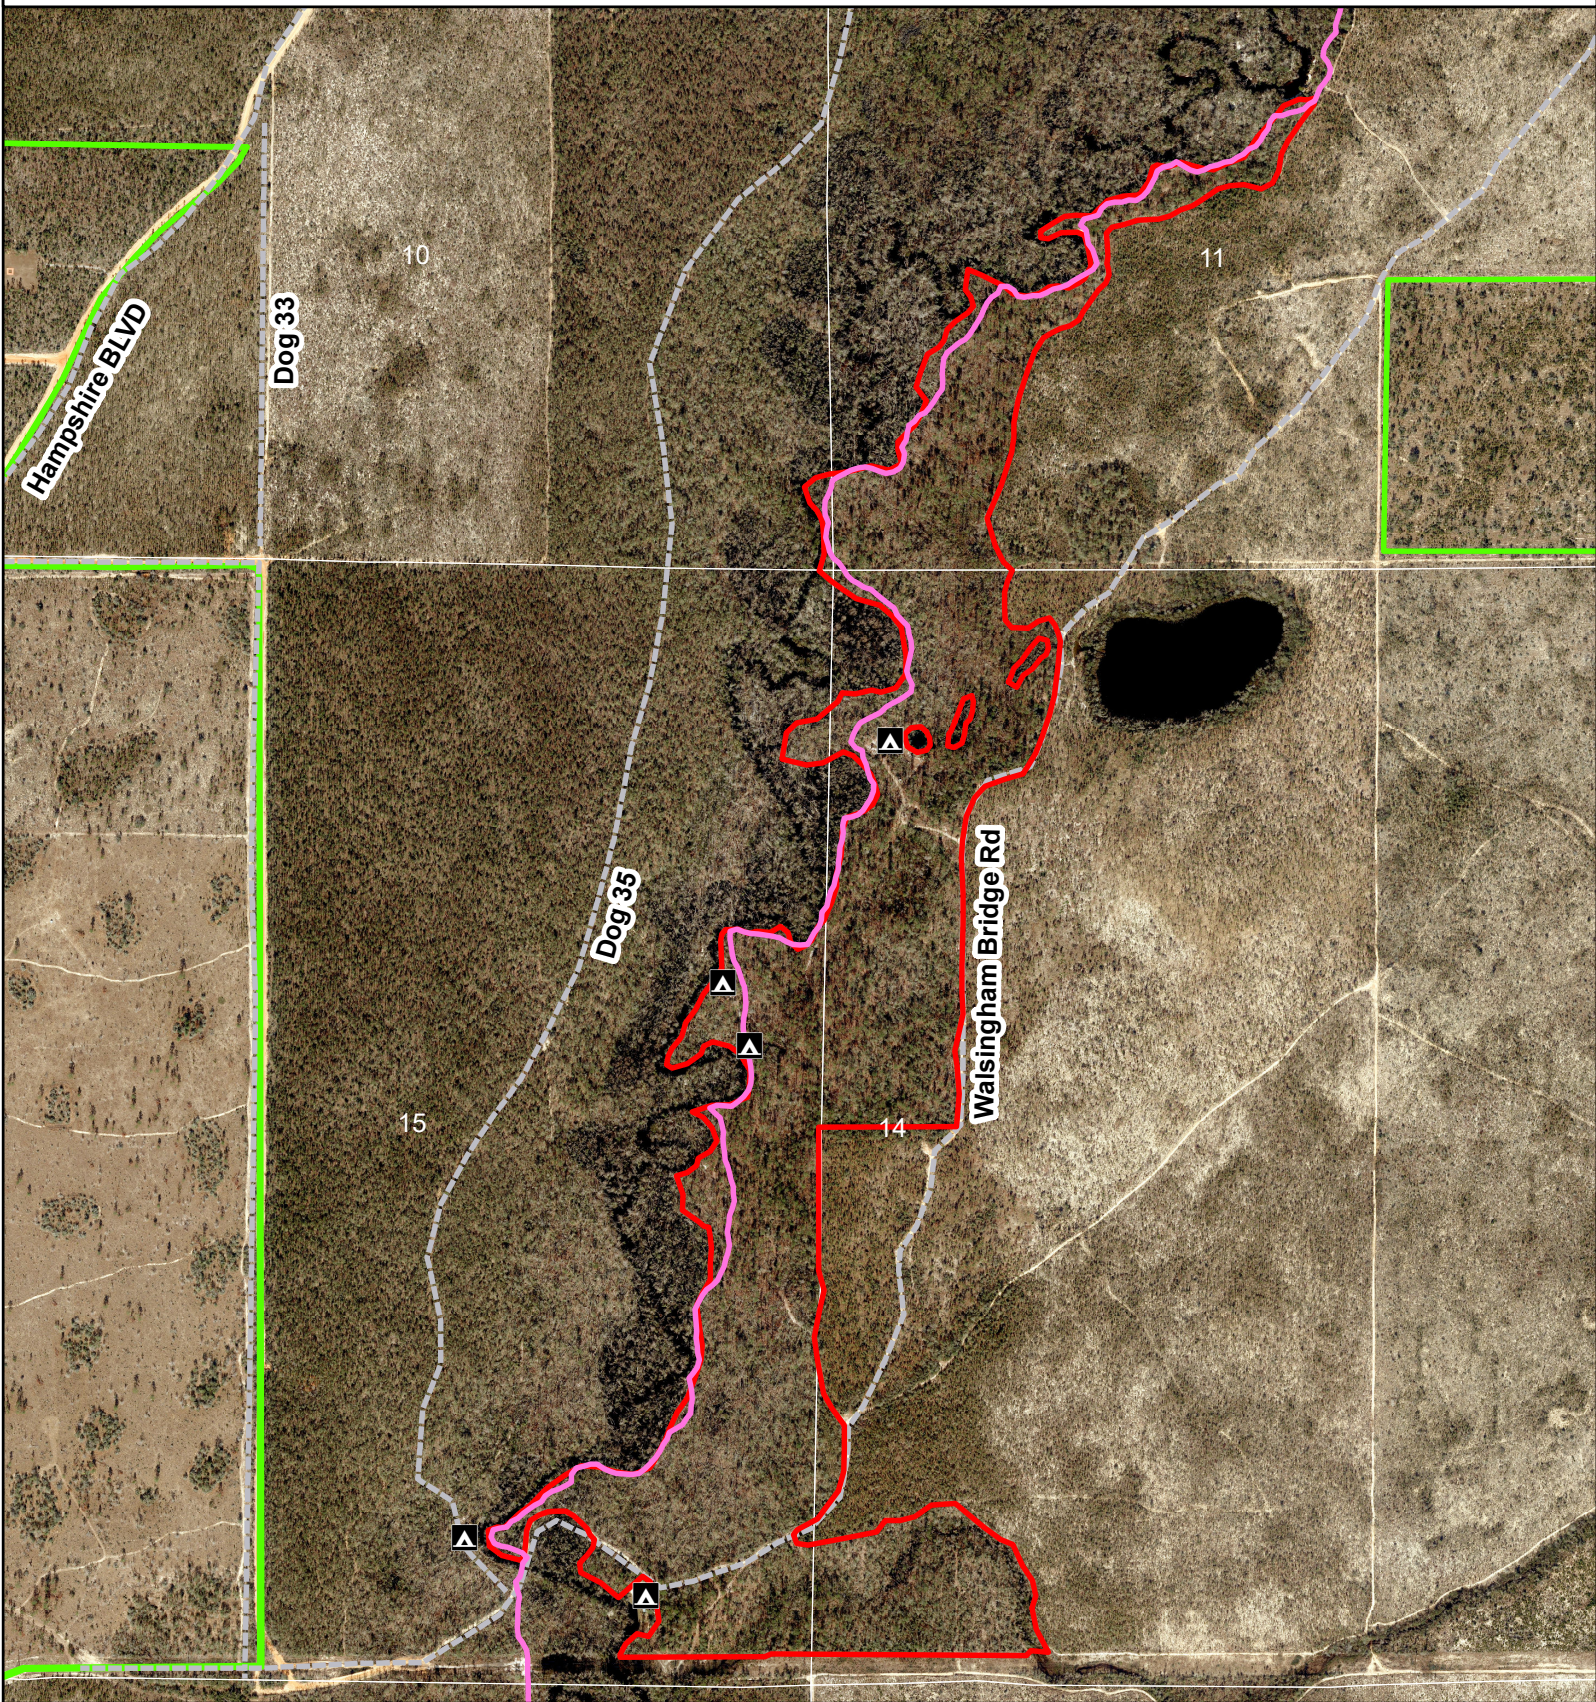

Exhibit Map - Devil's Hole Cleanup Arrea

-  Recreation Areas
-  FL National Scenic Trail
-  Cleanup Area
-  District Lands

Devil's Hole Cleanup Area
Econfina Creek Water Management Area
Sections 10/11/14/15, Township 1N, Range 13W
Washington County, Florida
138 Acres