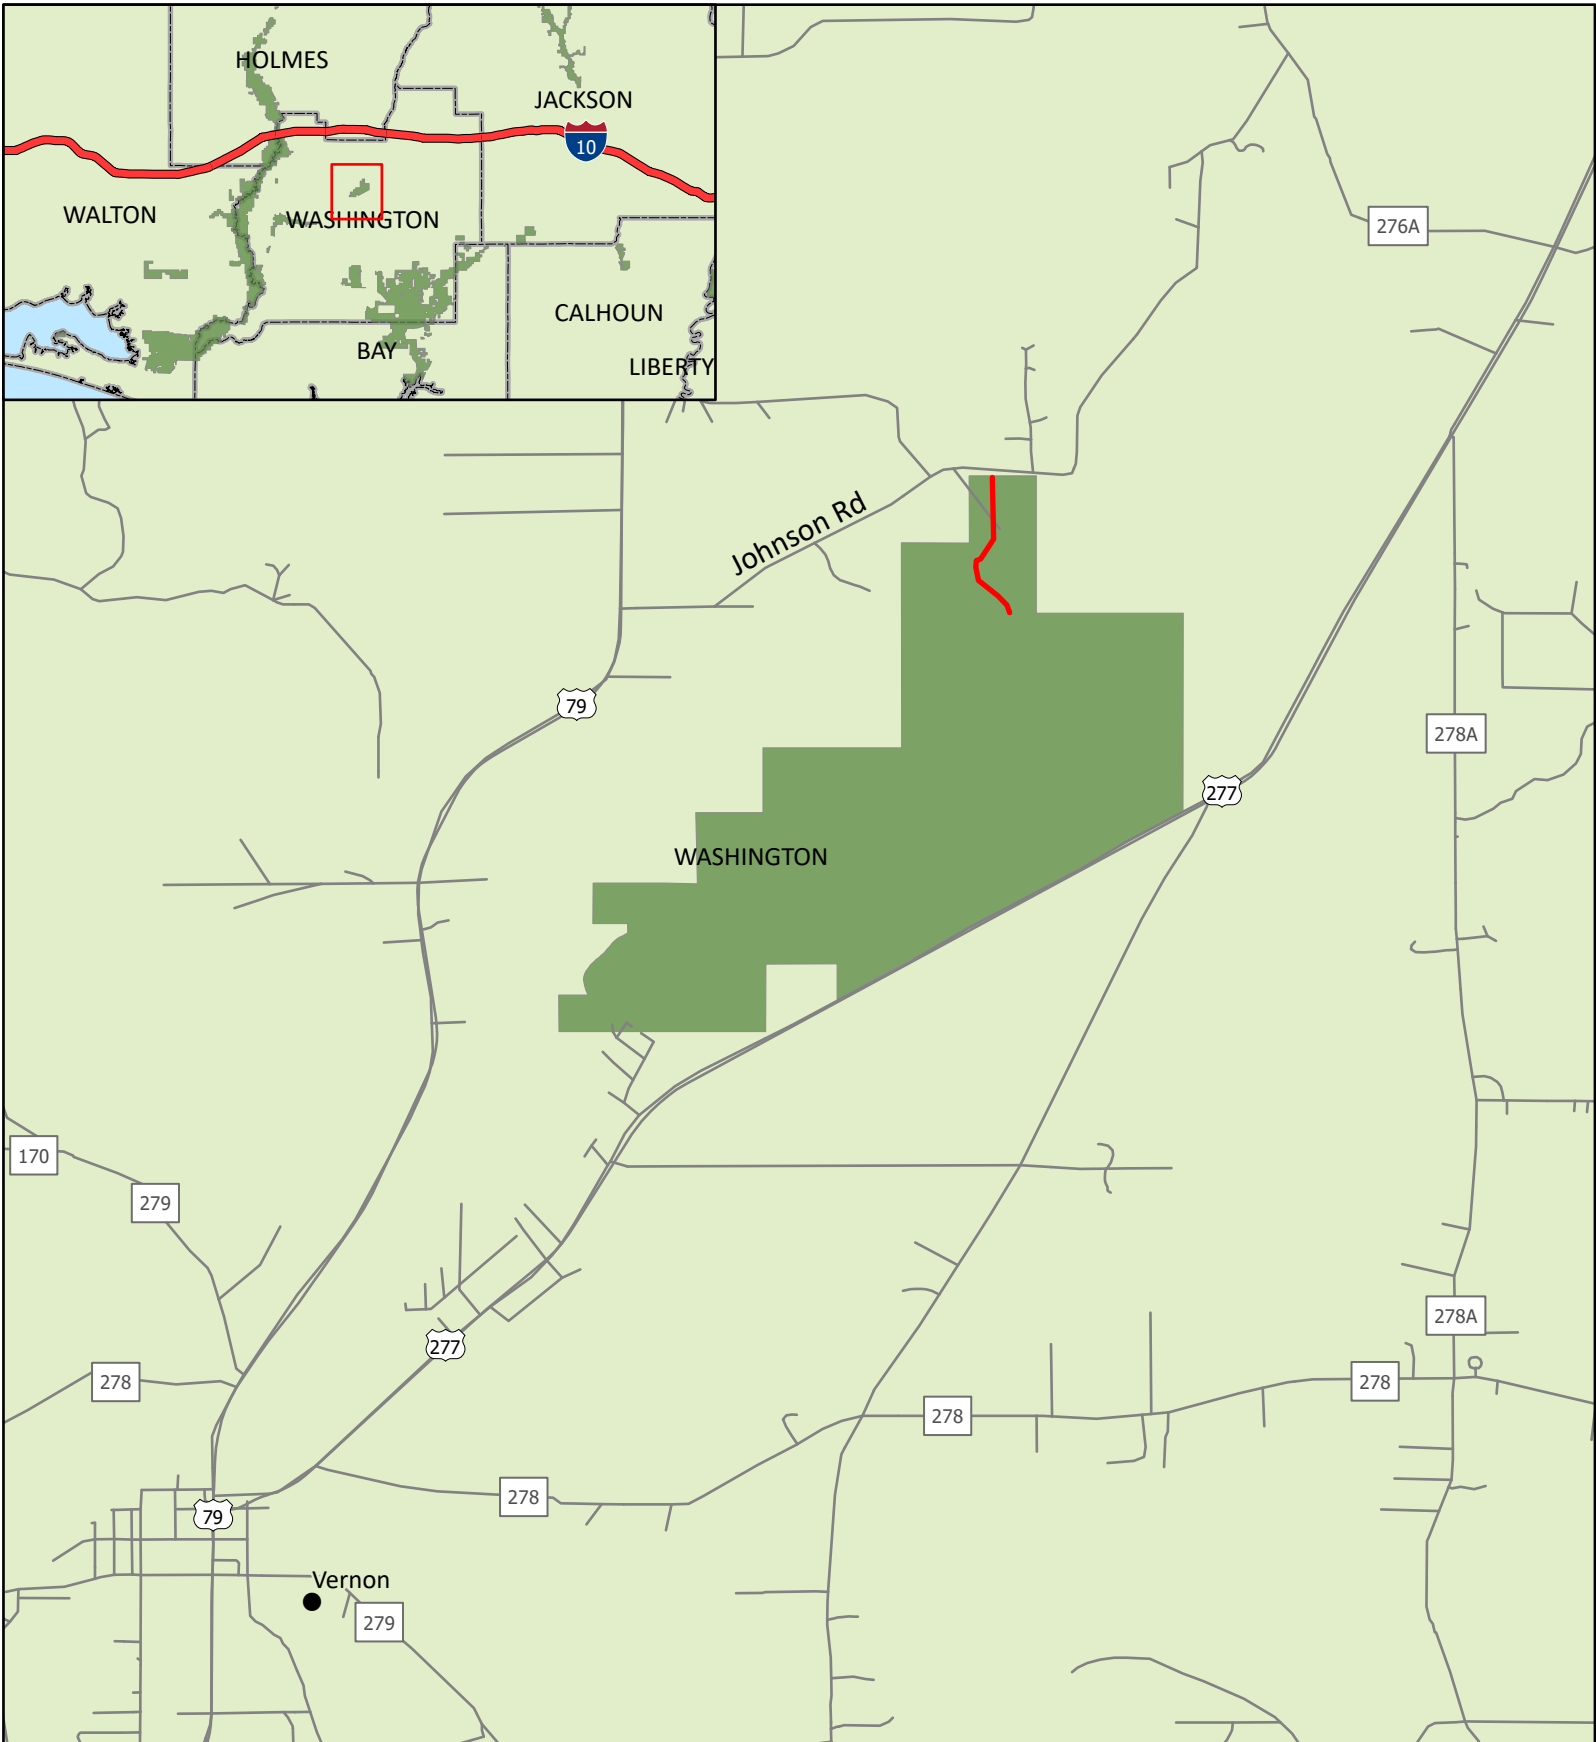

Exhibit Map - Plum Creek (Burnt Sock Landing)

General Location Map
Plum Creek Road Repair
Northwest Florida Water Management District
RFQ November 2020 - Road Repairs

- Road Repair
- NFWWMD Owned Lands
- NFWWMD Counties
- Roads

0 0.5 1 2 Miles