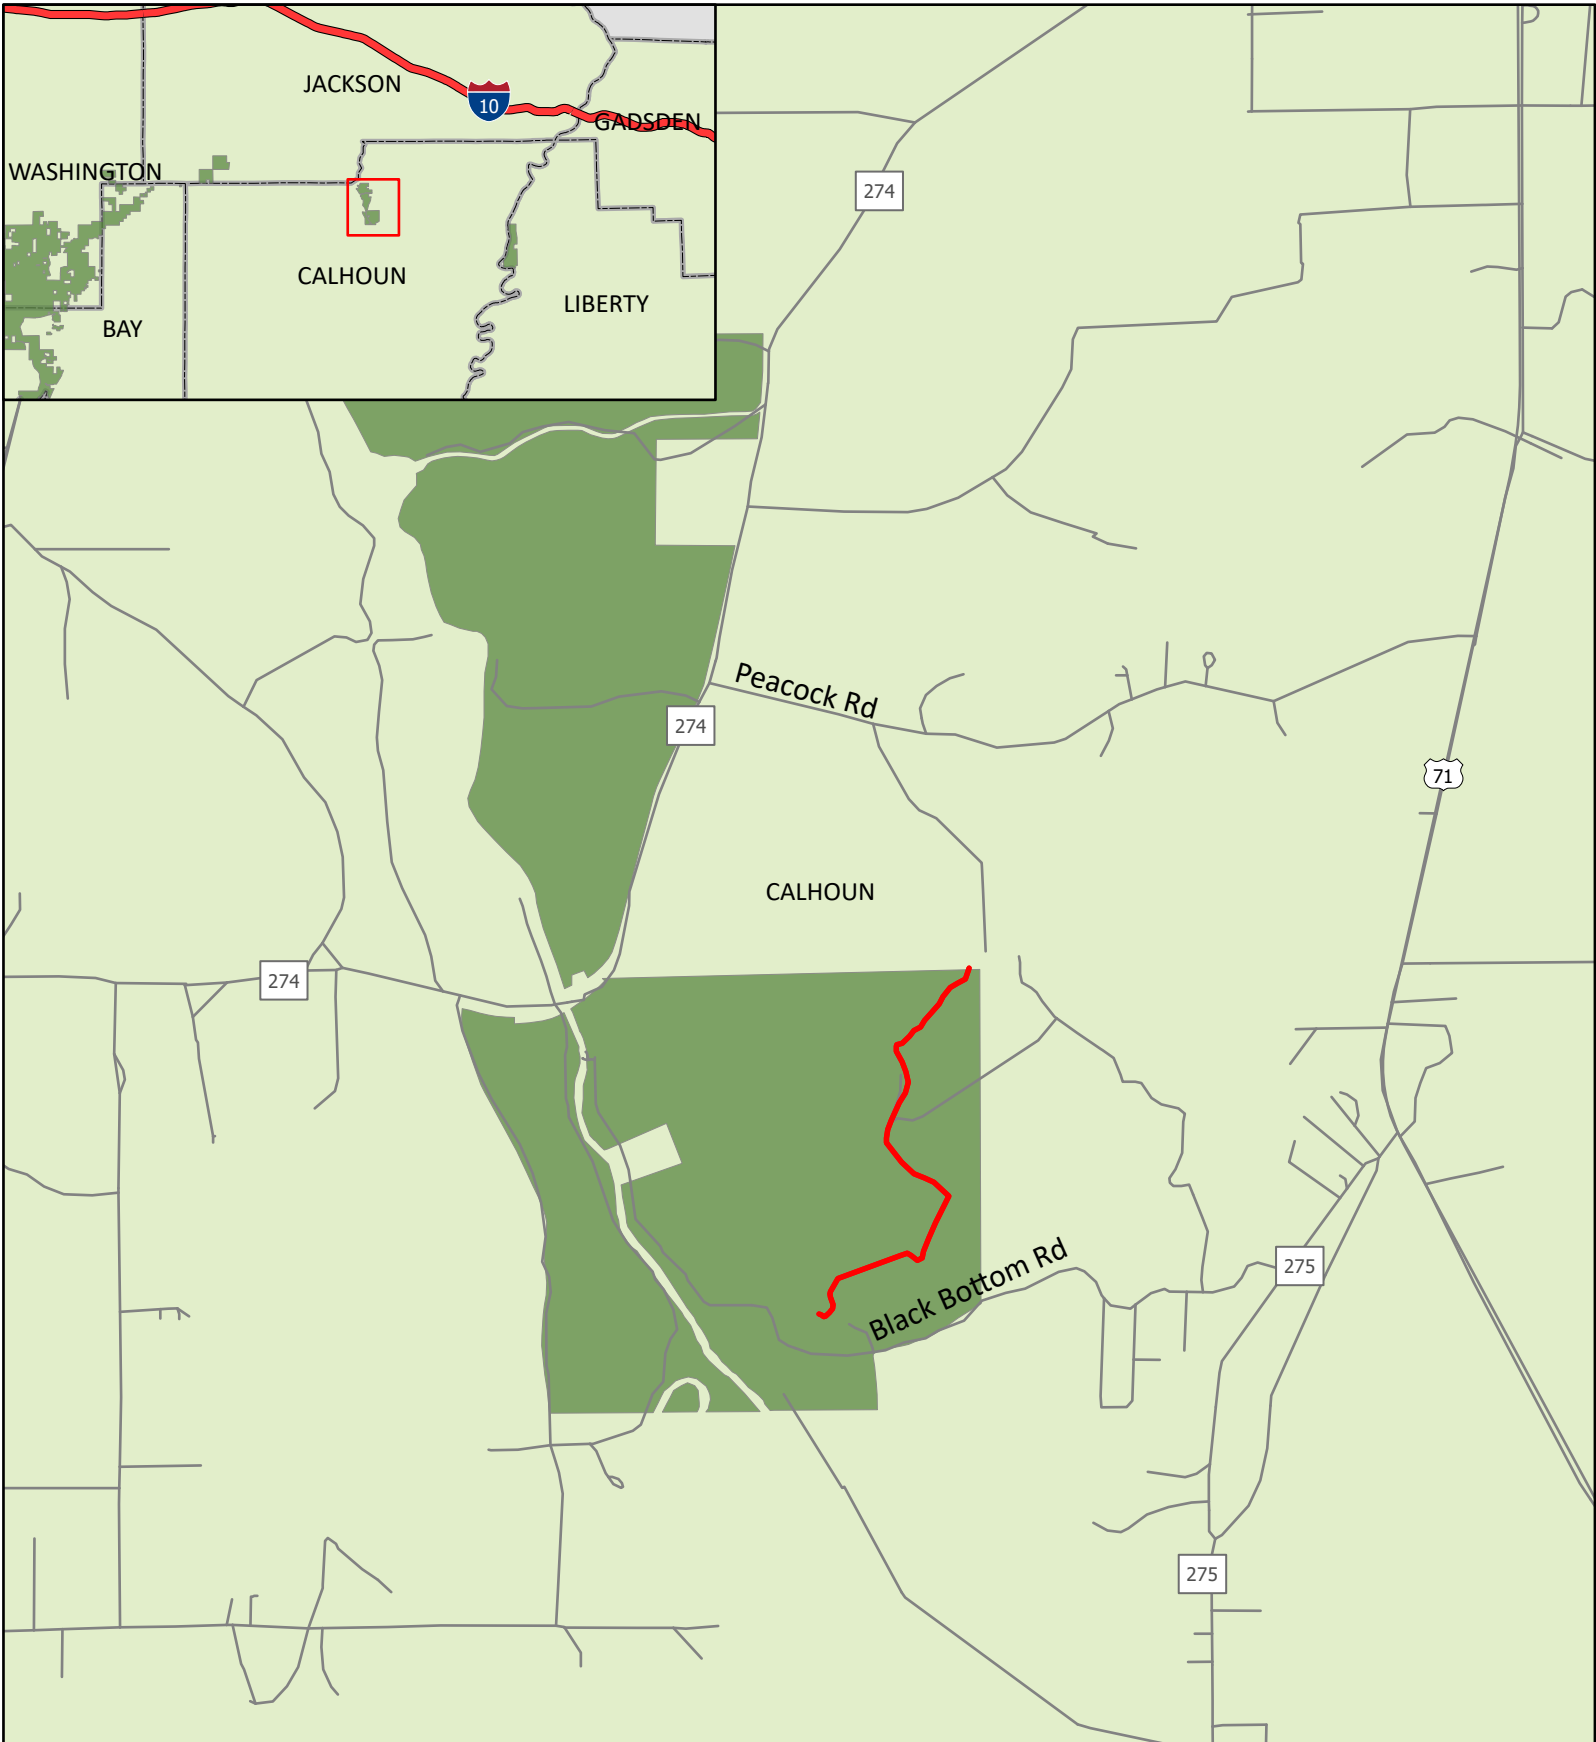

# Exhibit Map - Altha

## General Location Map

### Altha Road Repair

Northwest Florida Water Management District  
RFQ November 2020 - Road Repairs

-  Road Repair
-  NFWMD Owned Lands
-  NFWMD Counties
-  Roads

0 0.3 0.6 1.2 Miles