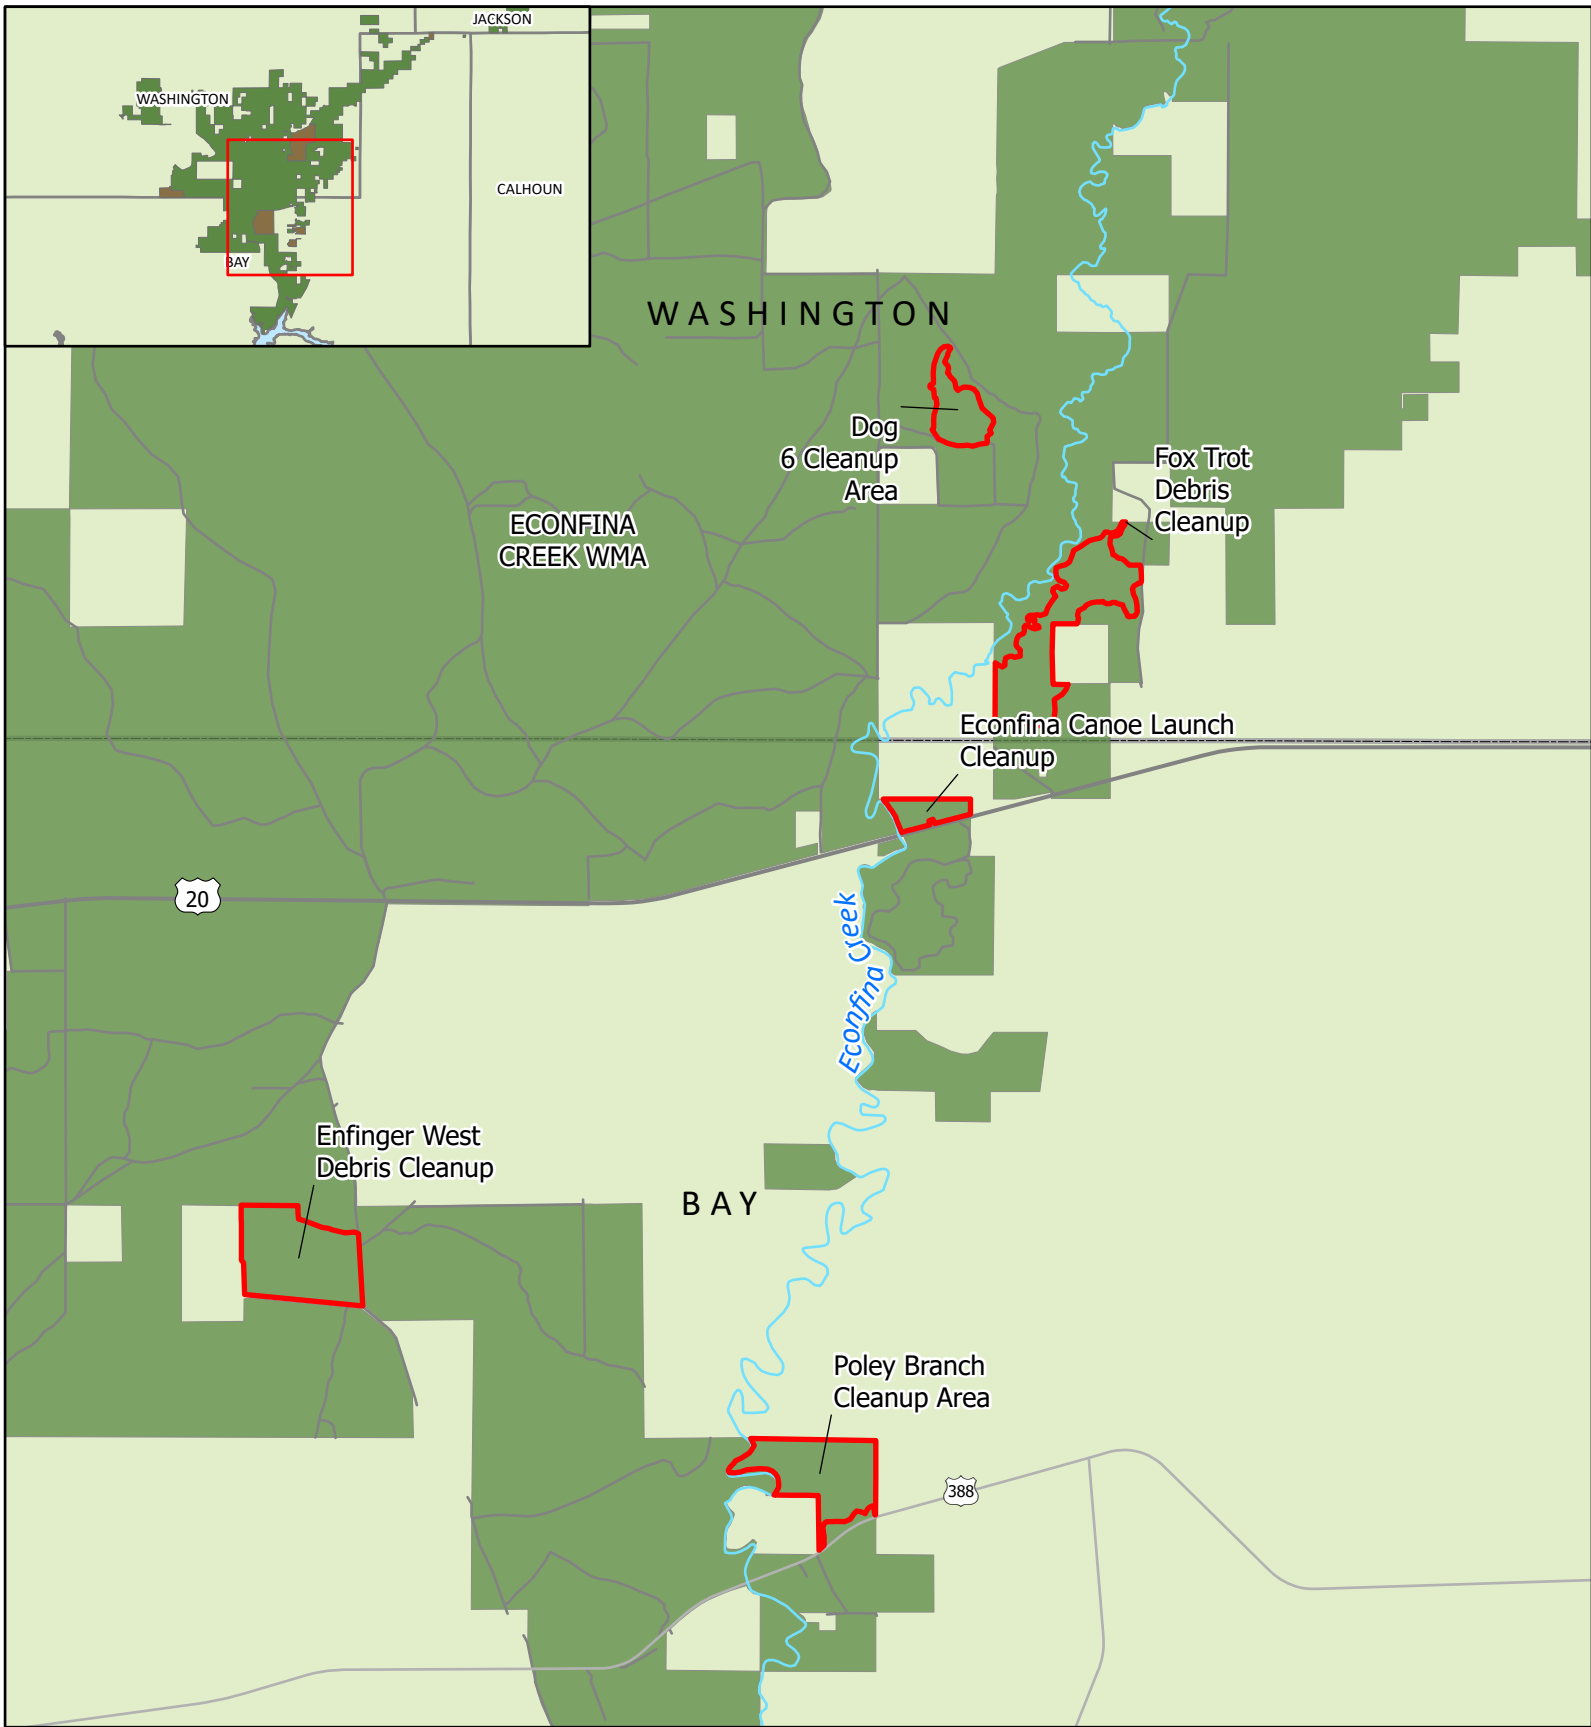

# Exhibit Map - General Locator

- Hurricane Debris Cleanup Area
- NFWMD Owned Lands
- NFWMD Counties
- Rivers & Creeks
- Roads

General Location Map  
Northwest Florida Water Management District  
Hurricane Debris Cleanup Projects  
Econfina Creek Water Management Area