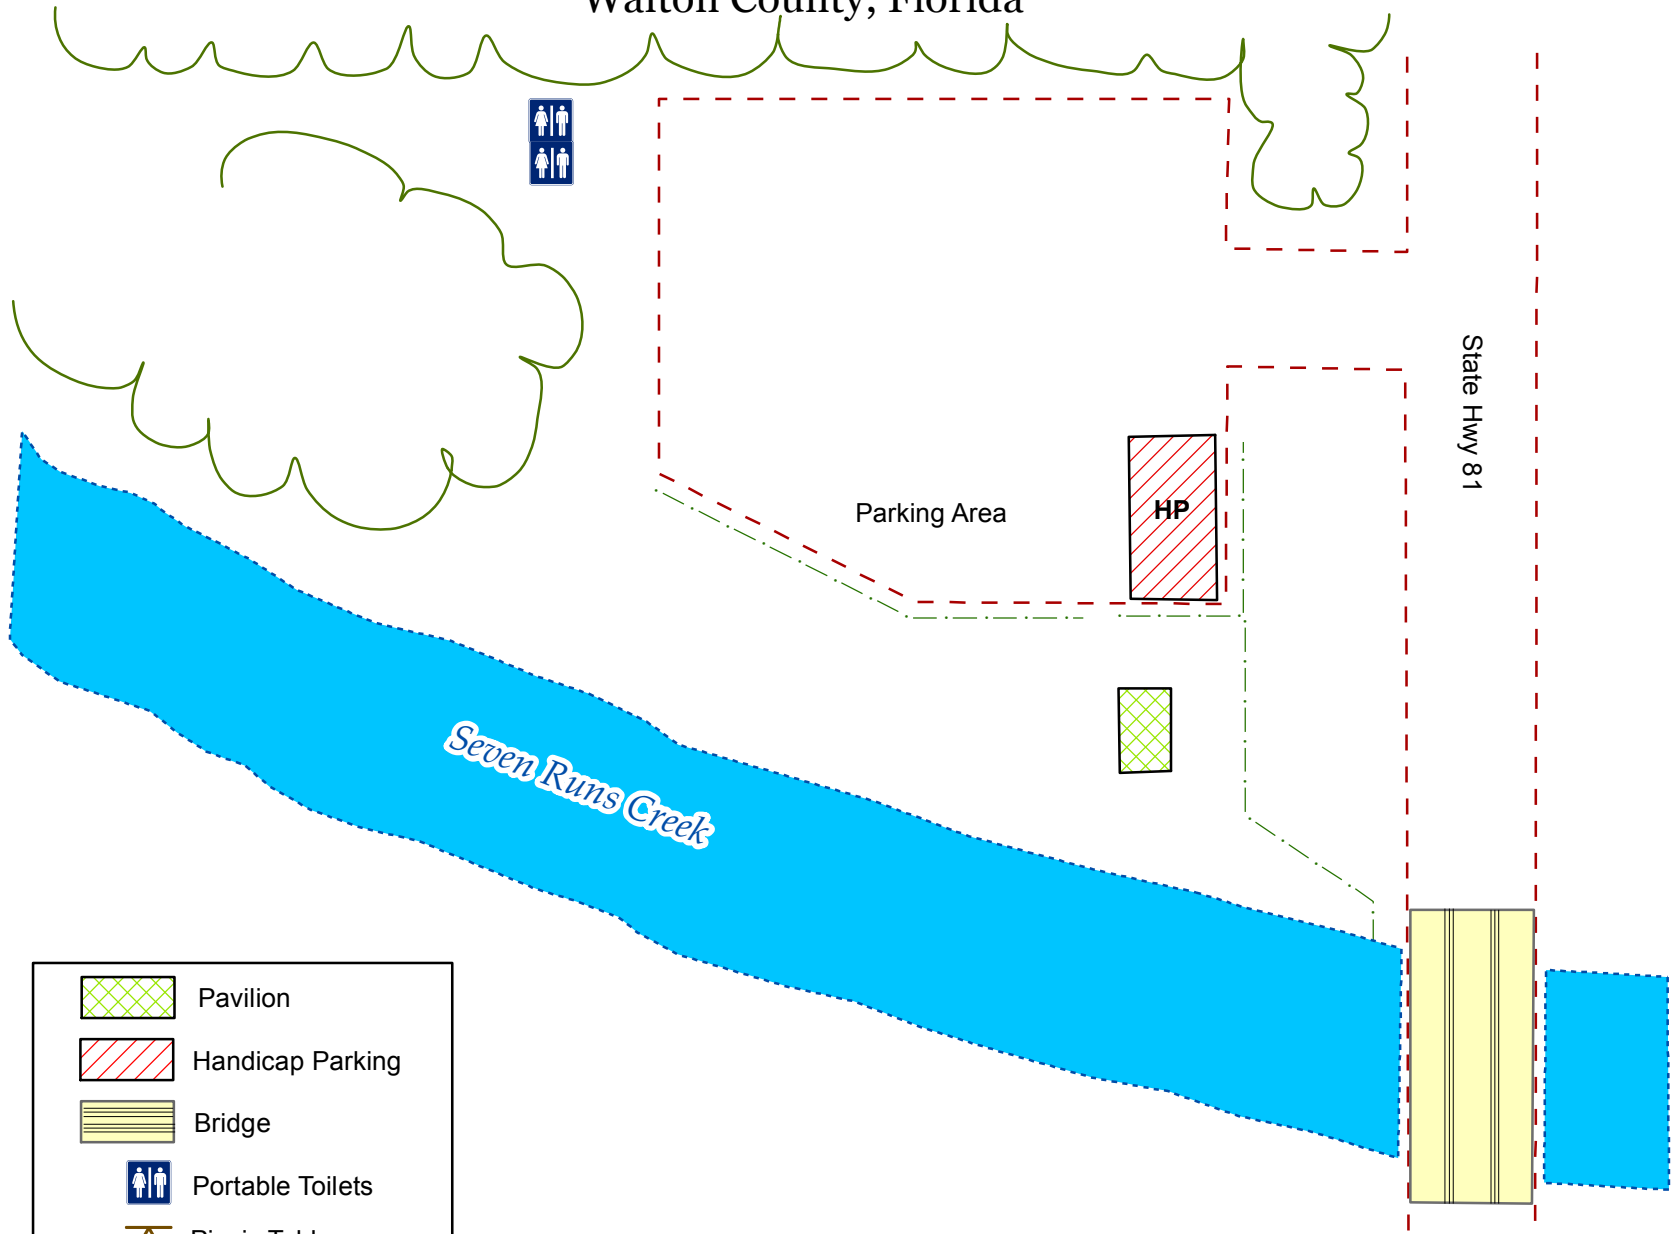

# Seven Runs Creek Recreation Area

## Choctawhatchee River Water Management Area

### Walton County, Florida

-  Pavilion
-  Handicap Parking
-  Bridge
-  Portable Toilets
-  Picnic Table
-  Kiosk