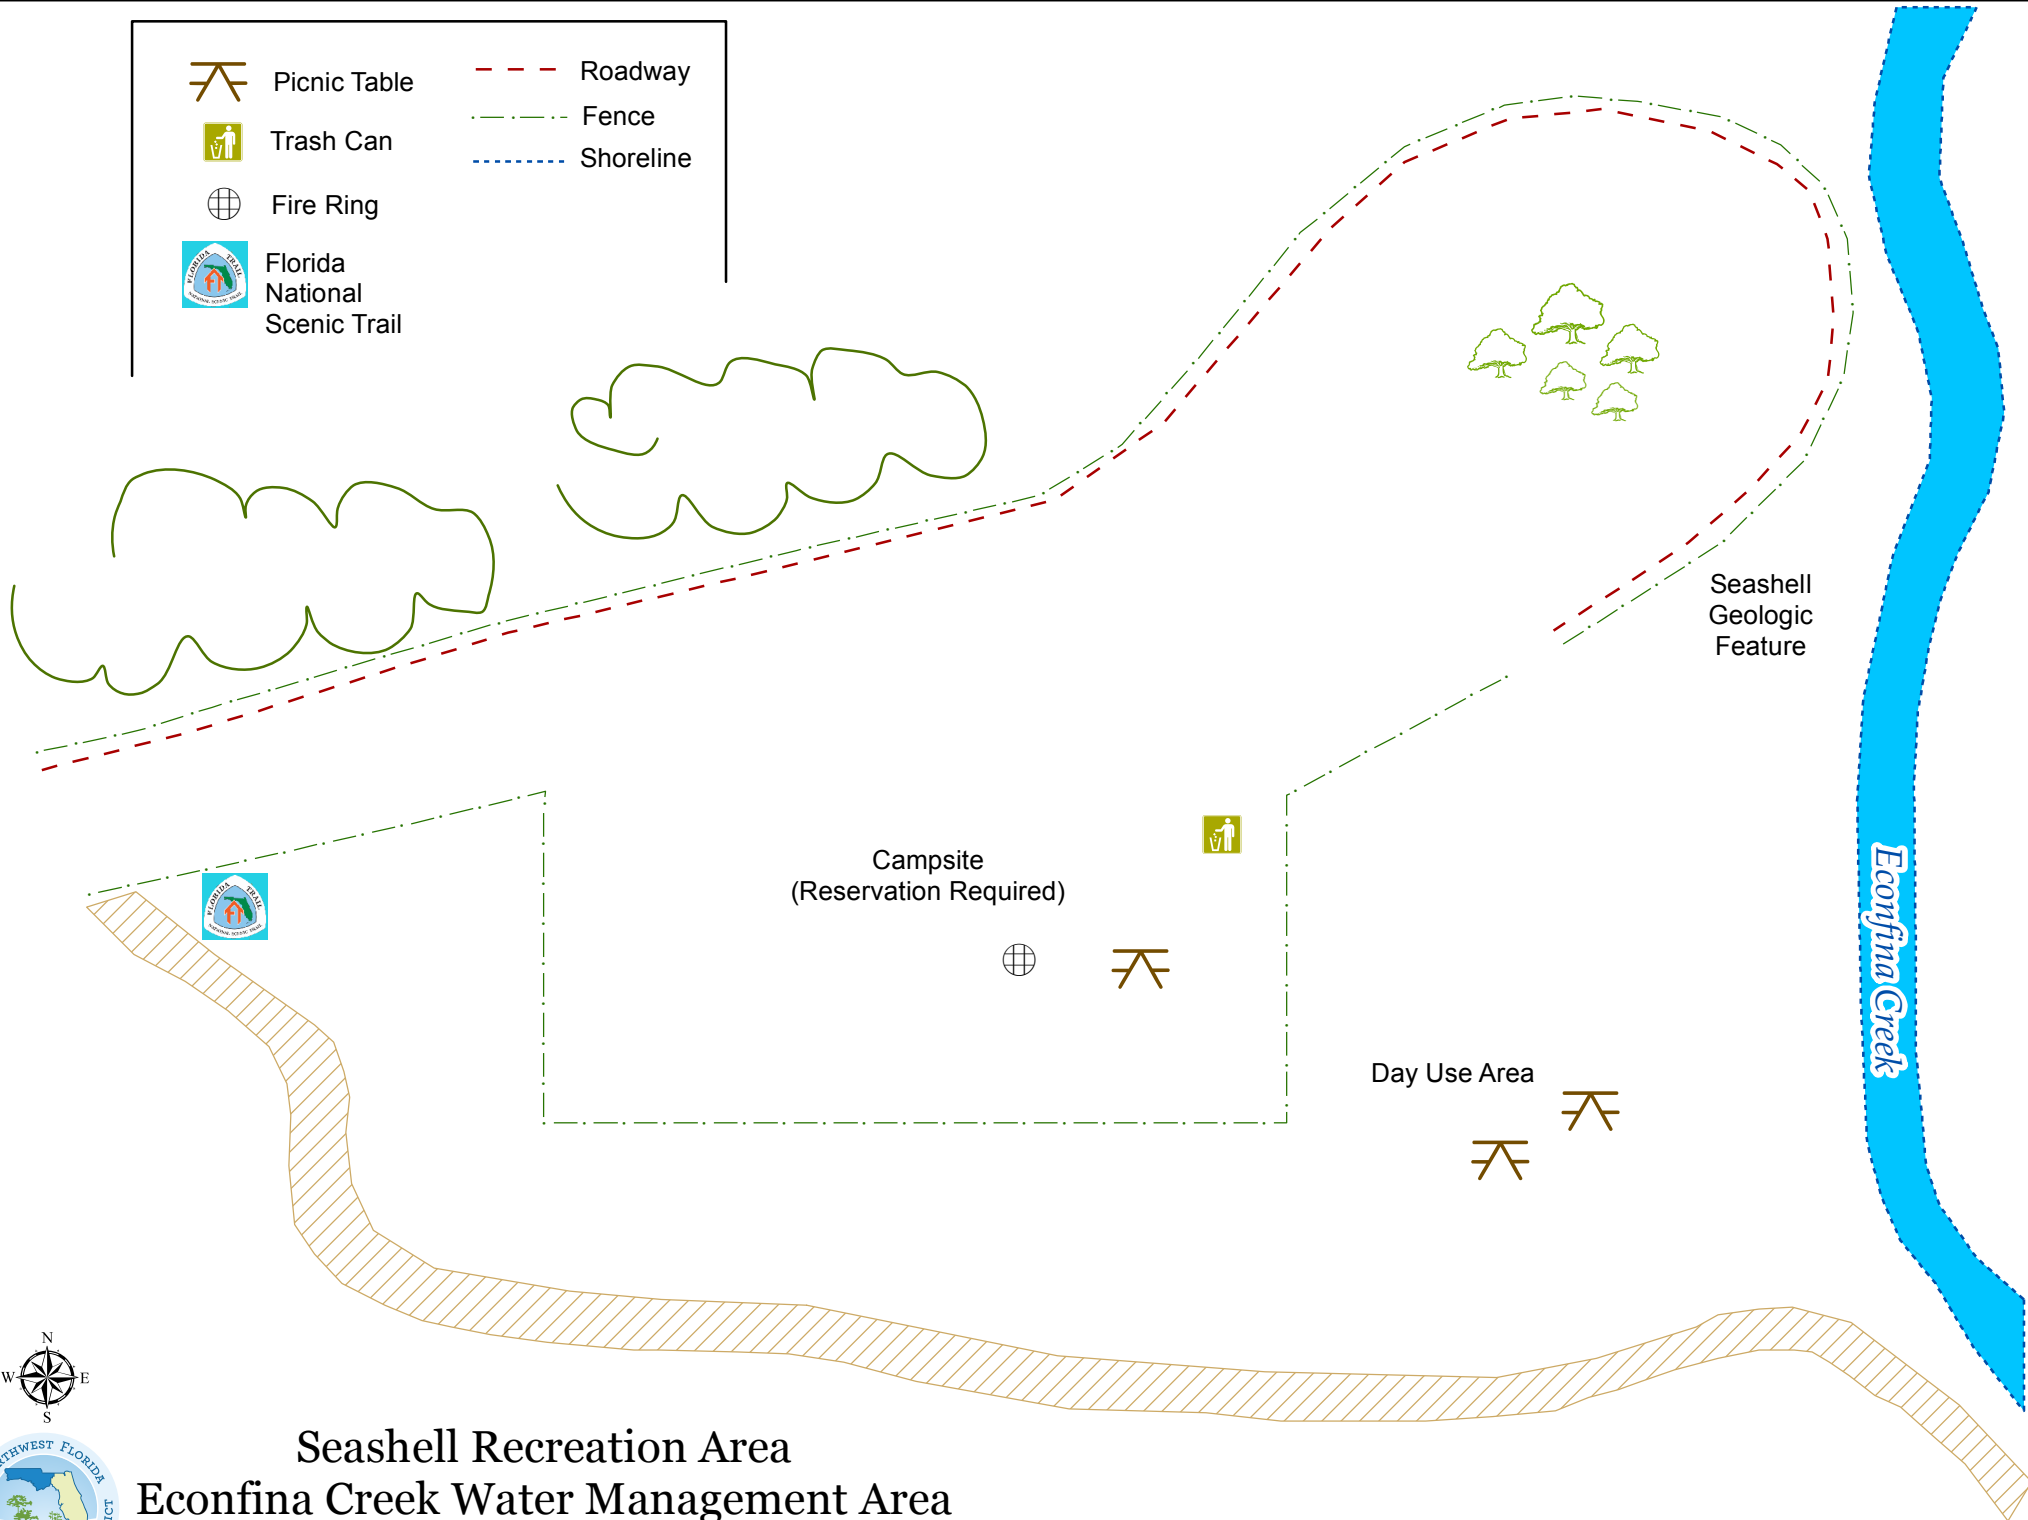

Picnic Table

Trash Can

Fire Ring

Florida  
National  
Scenic Trail

Roadway

Fence

Shoreline

**Seashell Recreation Area**  
**Econfina Creek Water Management Area**  
**Washington County, Florida**