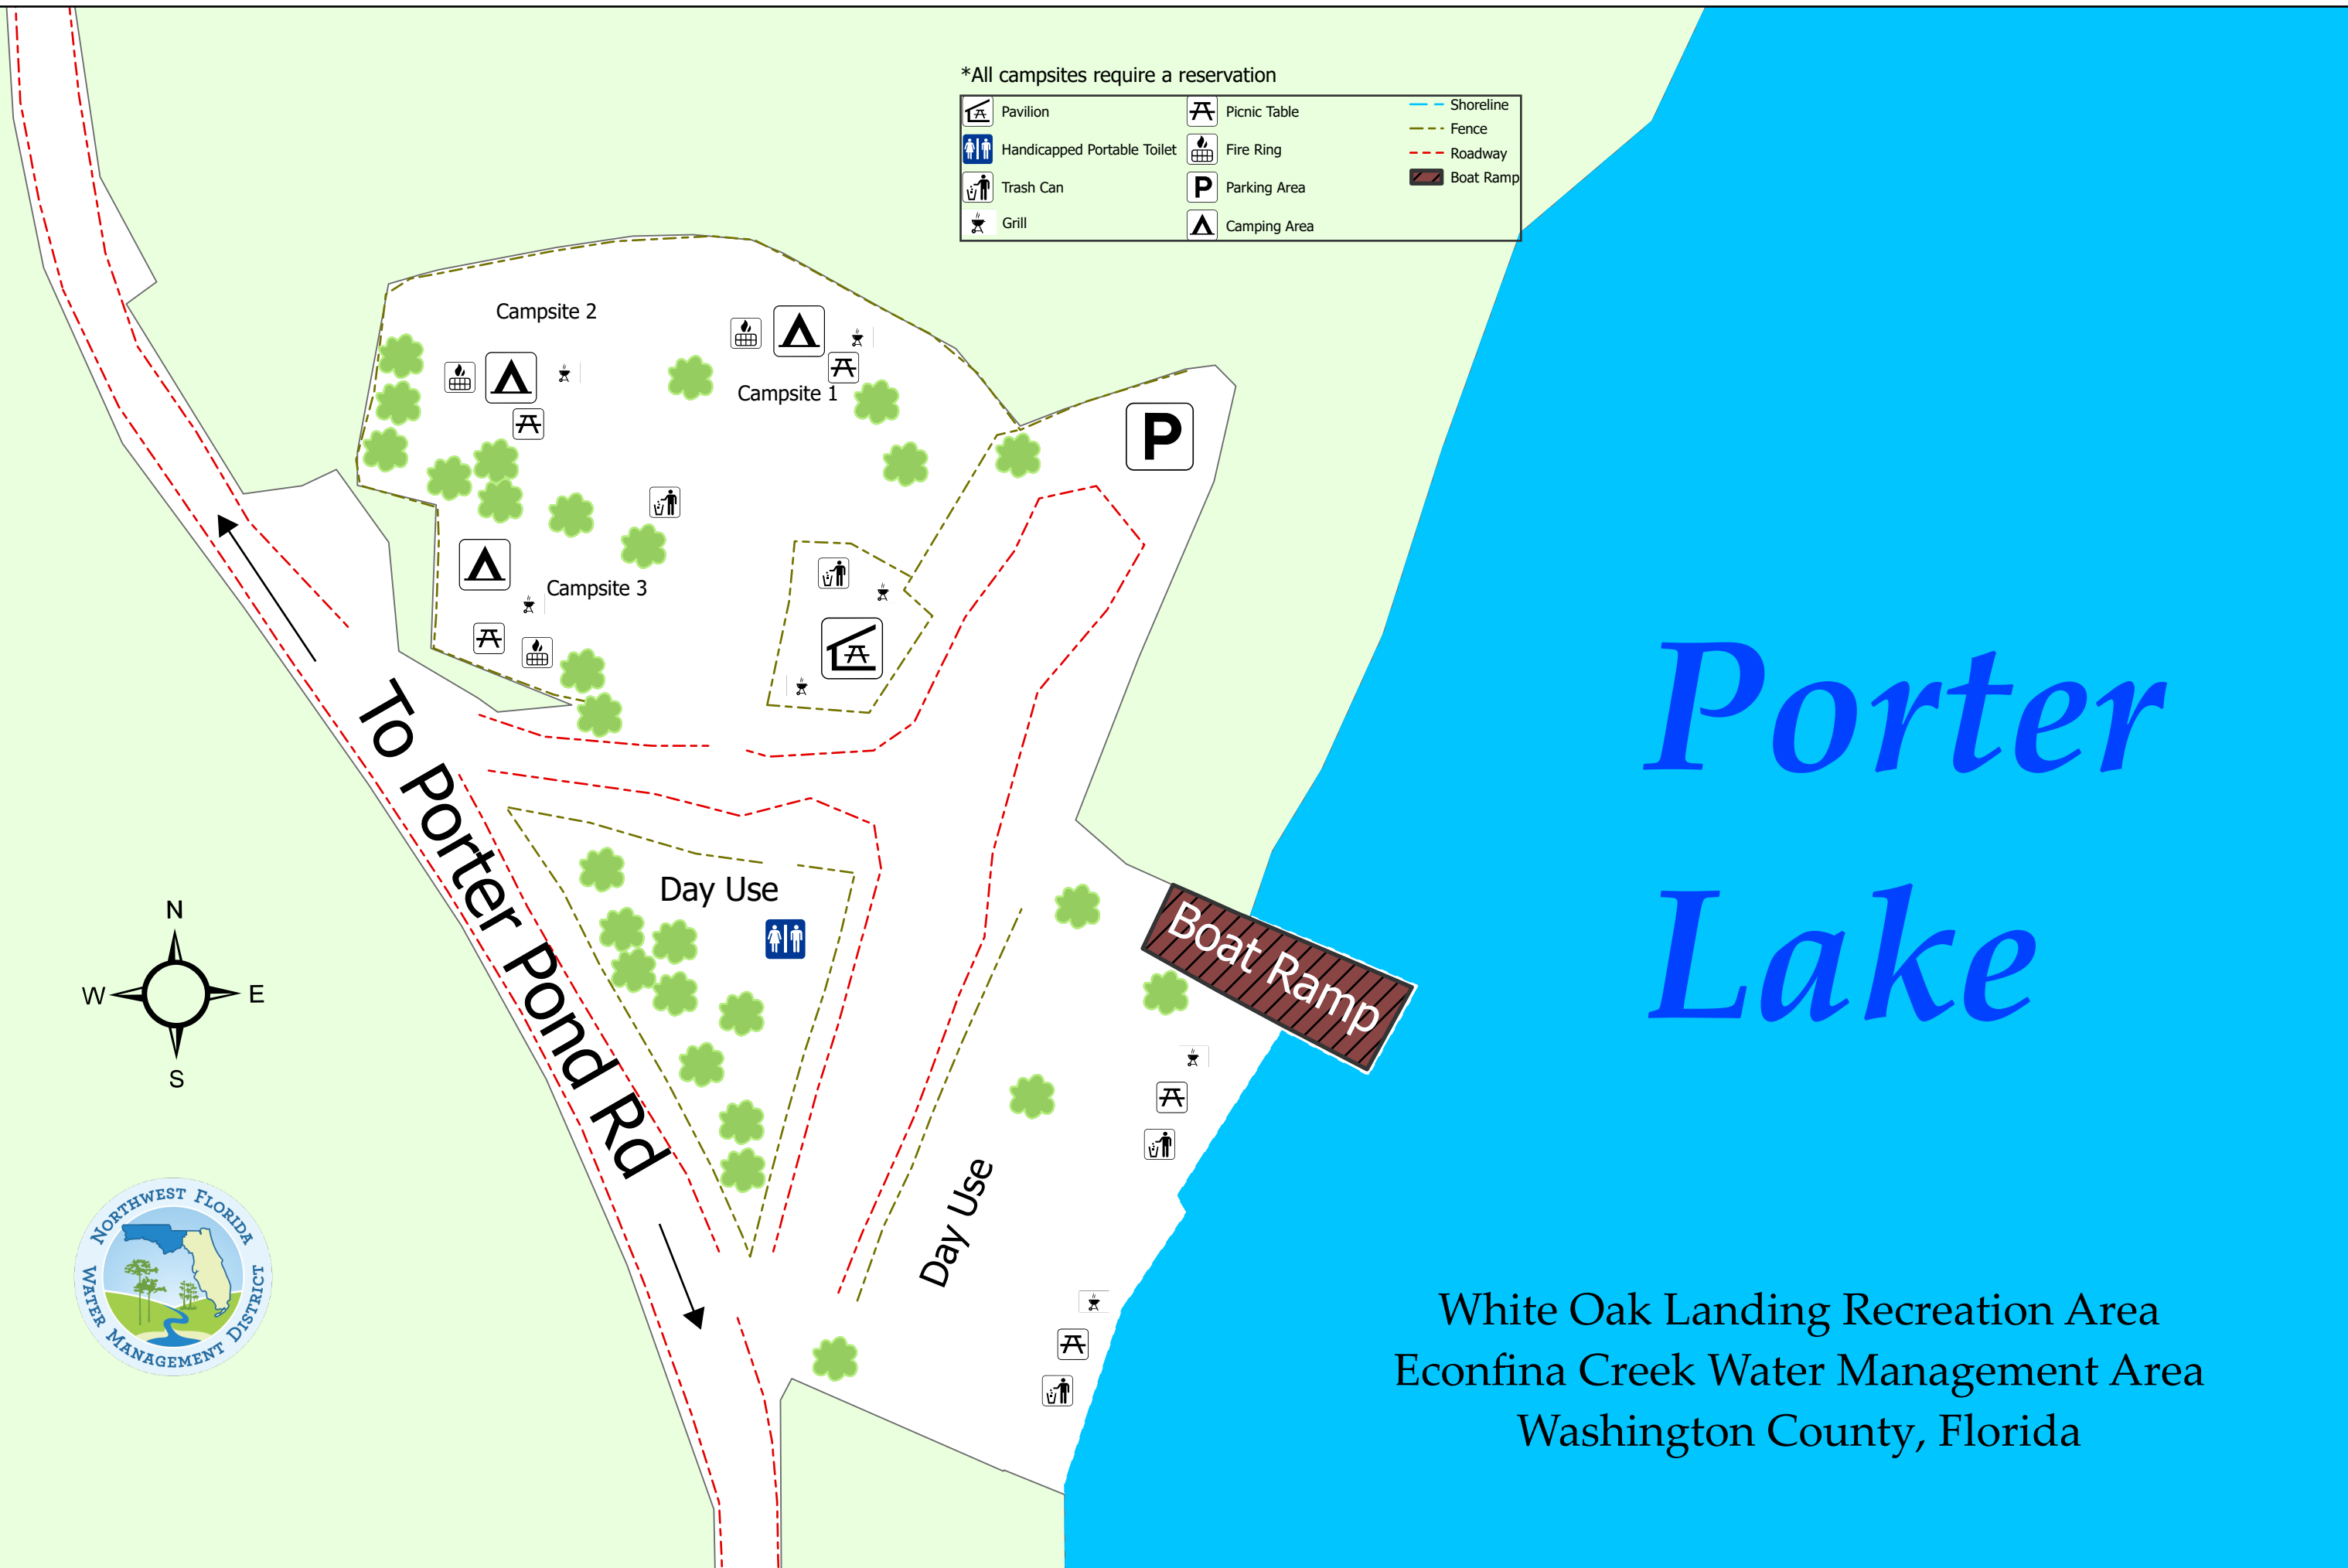

*All campsites require a reservation

 Pavilion	 Picnic Table	 Shoreline
 Handicapped Portable Toilet	 Fire Ring	 Fence
 Trash Can	 Parking Area	 Roadway
 Grill	 Camping Area	 Boat Ramp

Porter Lake

White Oak Landing Recreation Area
Econfina Creek Water Management Area
Washington County, Florida