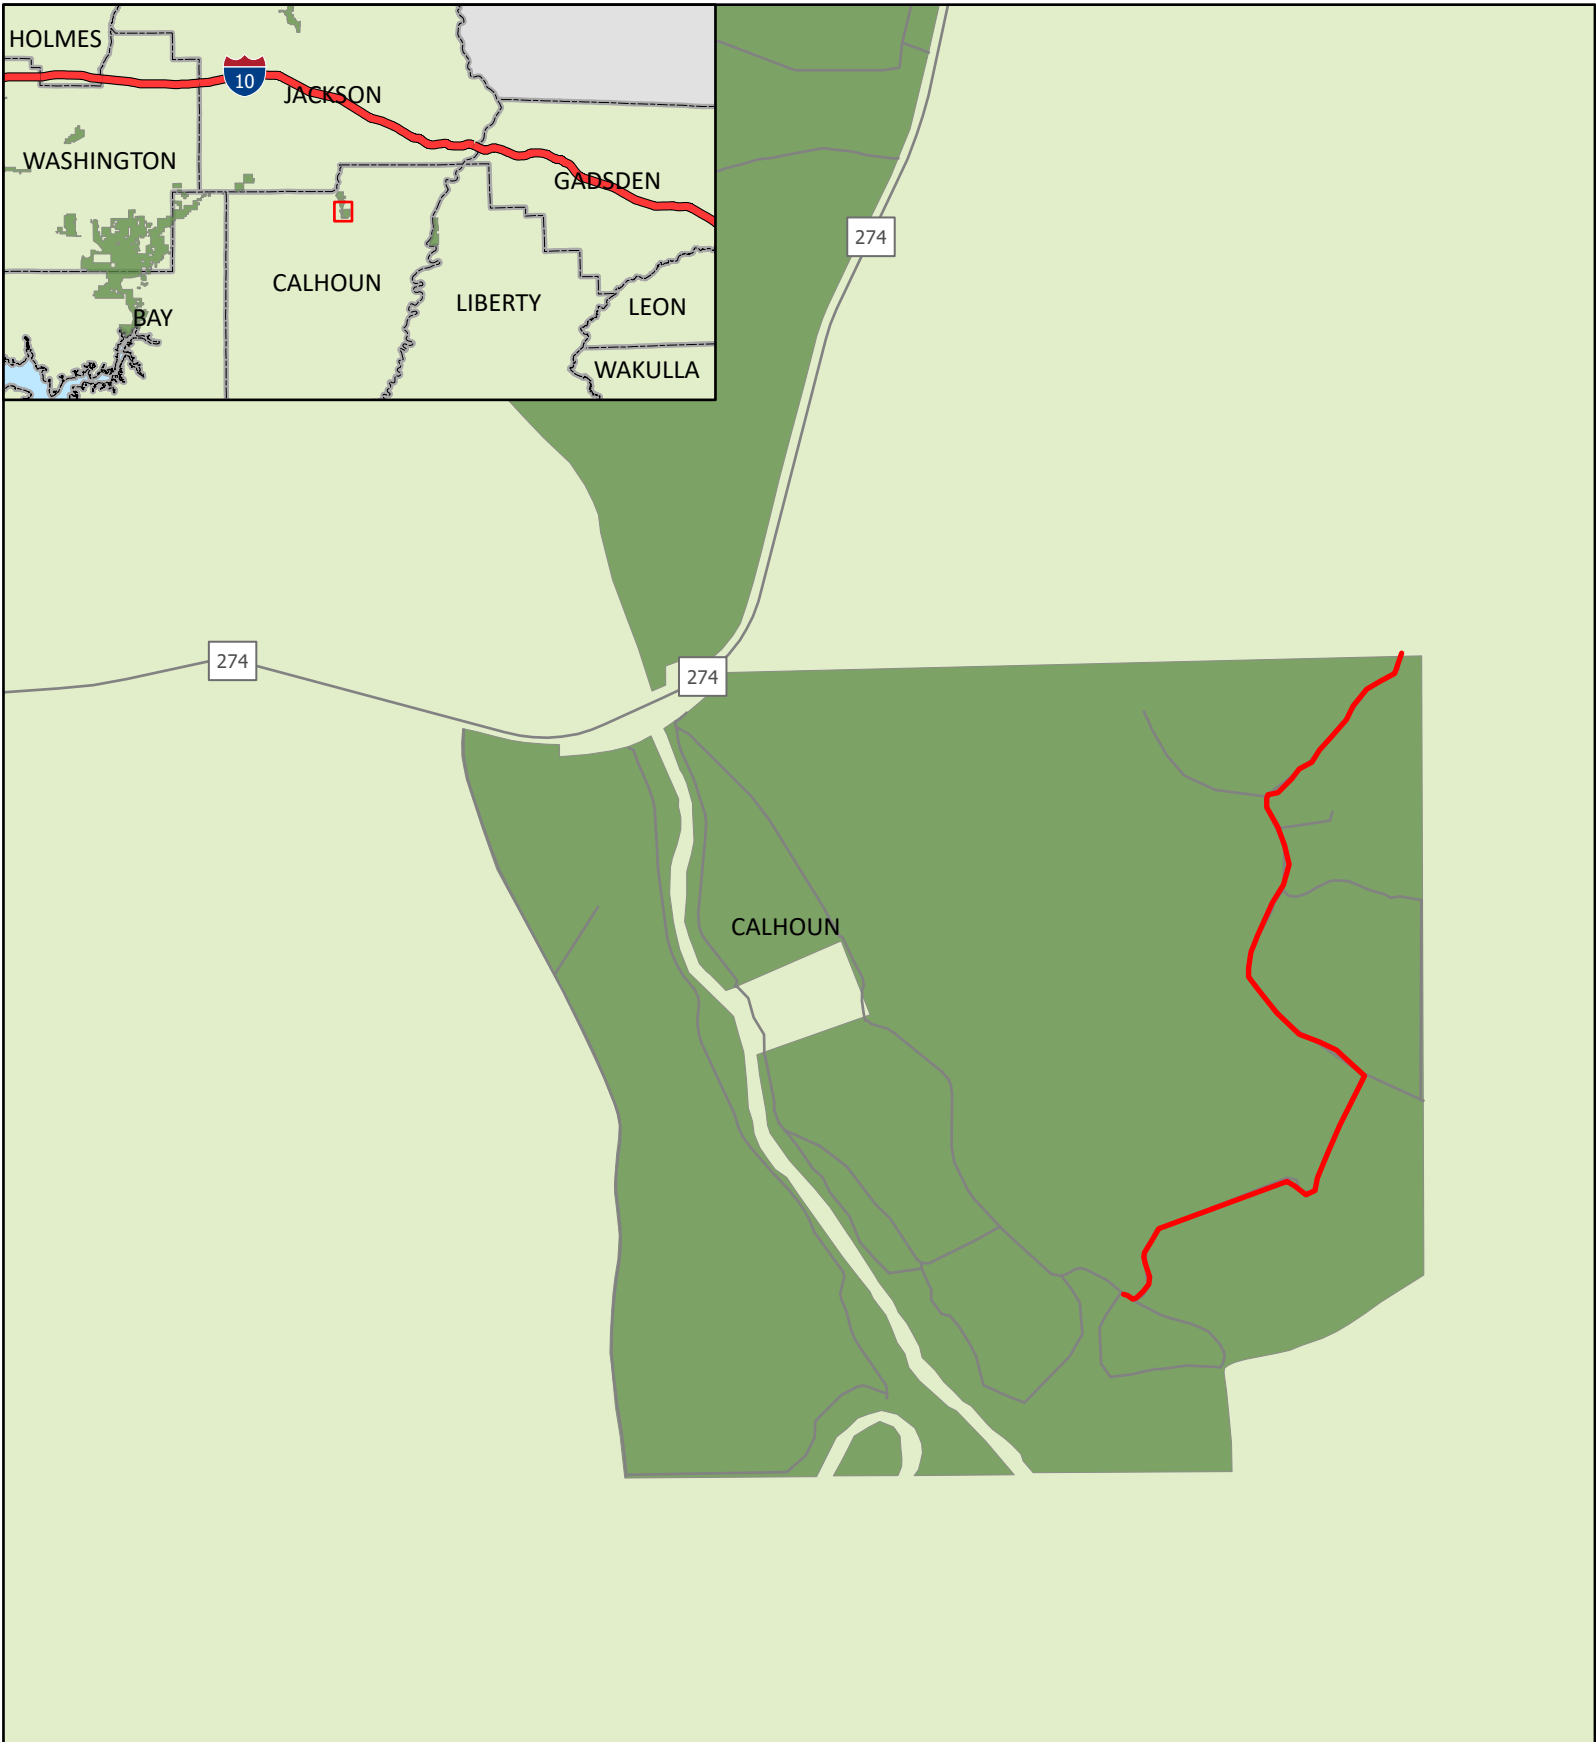

Exhibit Map - Altha Tract Rd

General Location Map

Altha Tract

Northwest Florida Water Management District
RFQ November 2021 - Road Repairs

- Roads
- Road Repair
- NFWMD Owned Lands
- NFWMD Counties

0 0.15 0.3 0.6 Miles