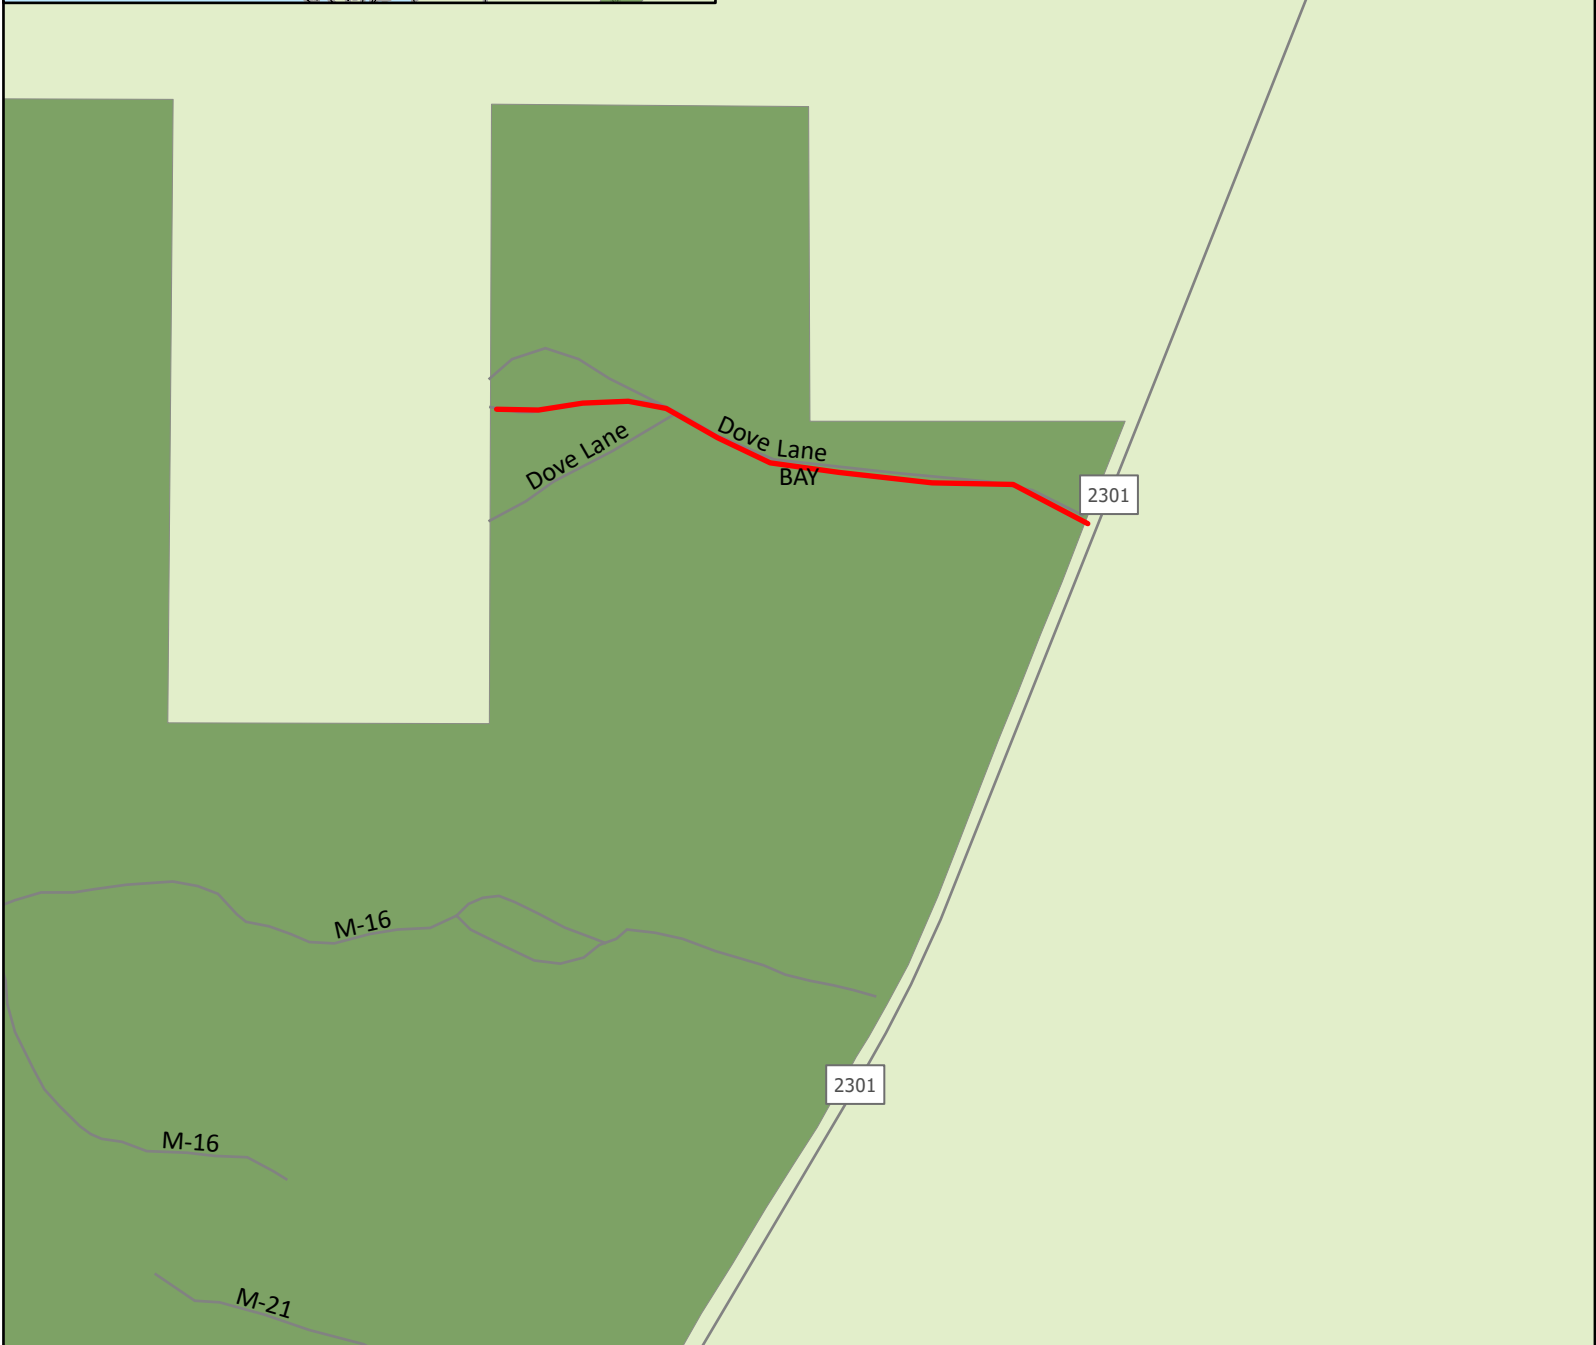

Exhibit Map - Dove Lane

- Roads
- Road Repair
- NFWMD Owned Lands
- NFWMD Counties

General Location Map
Dove Lane
Northwest Florida Water Management District
RFQ November 2021 - Road Repairs

0 0.1 0.2 0.4 Miles