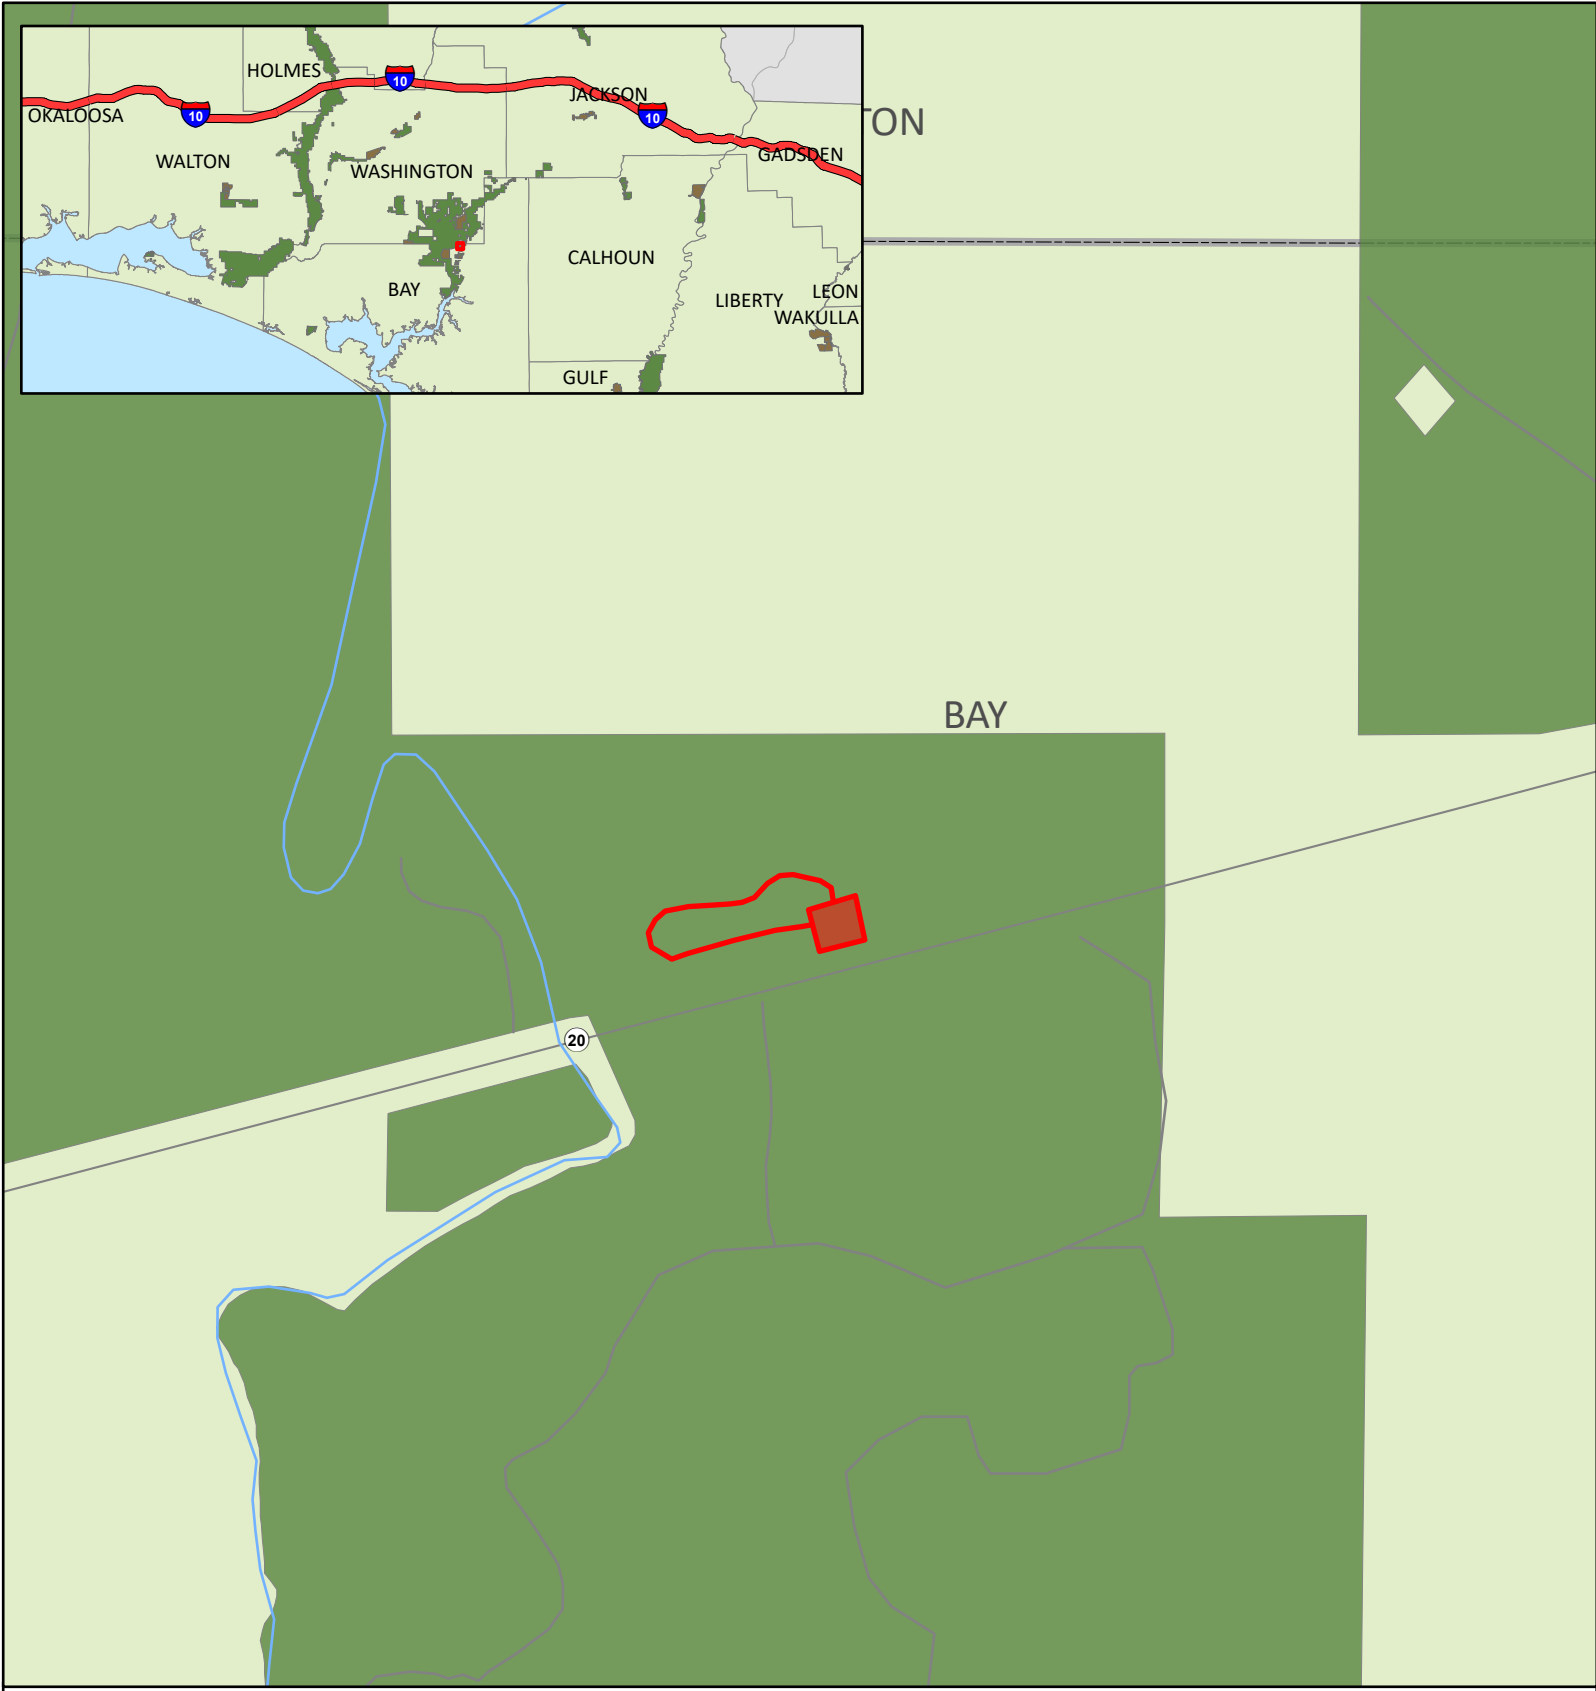

Exhibit Map - Econfina Canoe Launch

-  Road Repair
-  Roads
-  Canoe Launch Parking Area
-  NFWFMD Owned Lands
-  NFWFMD Counties

General Location Map
Econfina Canoe Launch Road Repair
Northwest Florida Water Management District
RFQ August 2022 - Road Repairs