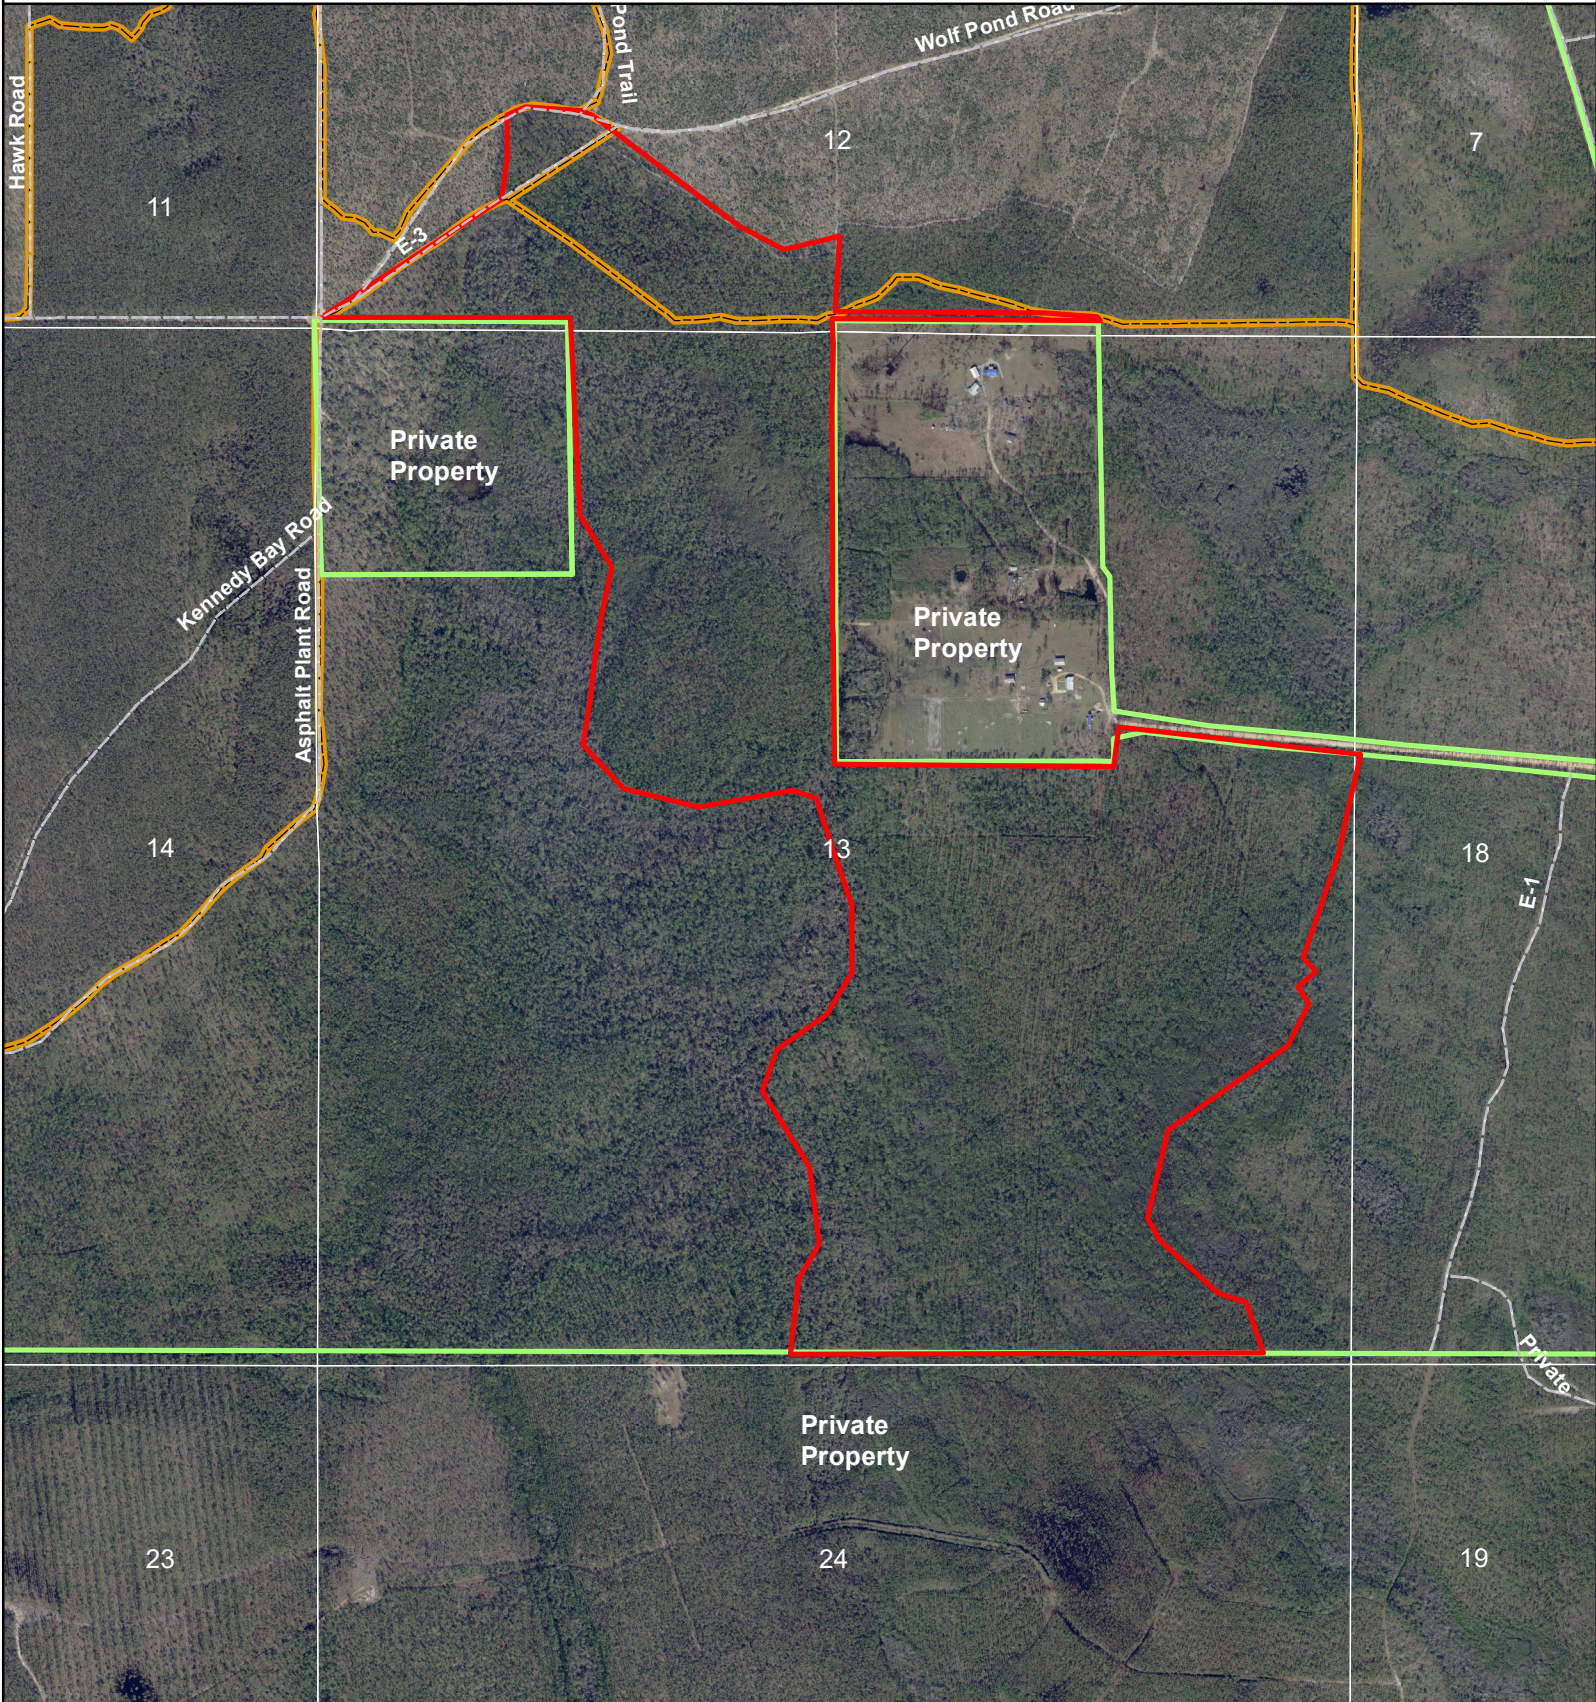

# Exhibit Map 2

Kennedy Bay - Unit 2  
Hurricane Michael Year 3 Debris Cleanup Project  
Sections 12 & 13, Township 1S, Range 14W  
Bay County, Florida  
269 Acres

-  Unit Area
-  District Lands
-  Equestrian Trails