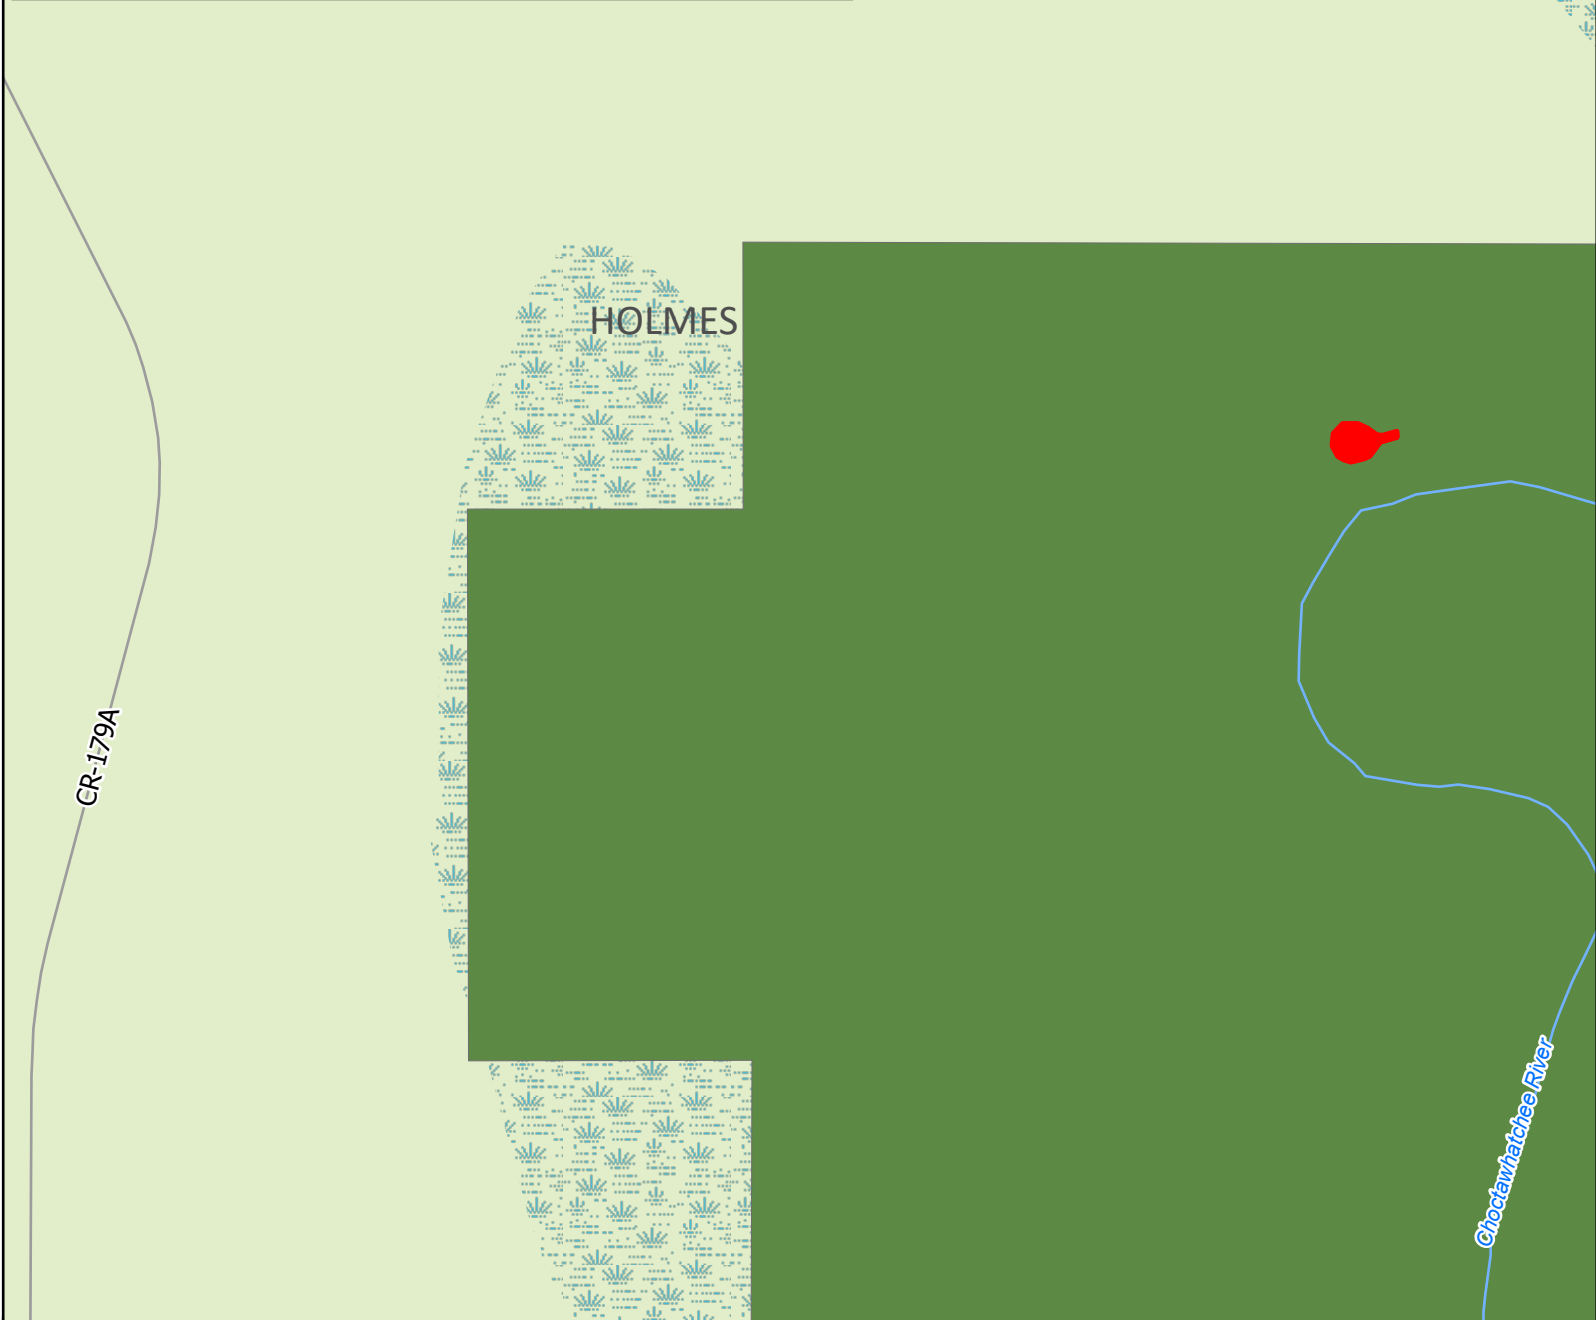

Exhibit Map - Baker Landing Rec Site

General Location Map
Baker Landing Rec Site
Northwest Florida Water Management District
District Rec Site Repairs

Legend:
 - Red square: Rec Site Repair
 - Grey line: Roads
 - Green square: NFWMD Owned Lands
 - Grey outline: NFWMD Counties

Scale: 0 0.13 0.25 0.5 Miles