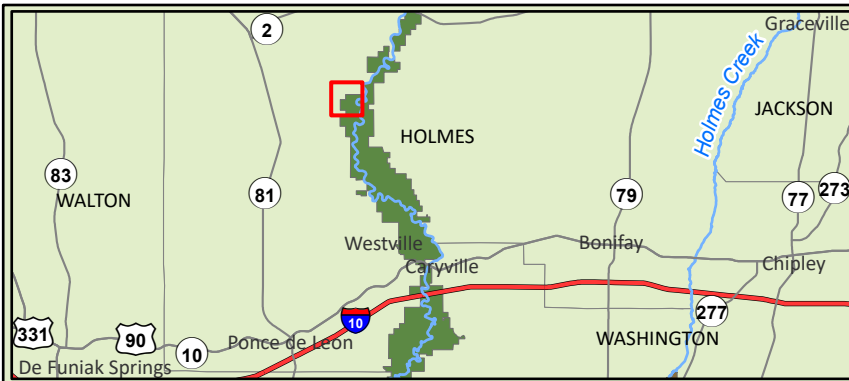

Exhibit Map - Baker Landing Rec Site

General Location Map
Baker Landing Rec Site
Northwest Florida Water Management District
District Rec Site Repairs

Legend:
 - Red square: Rec Site Repair
 - Grey line: Roads
 - Green square: NFWMD Owned Lands
 - Grey outline: NFWMD Counties

Scale: 0 0.13 0.25 0.5 Miles