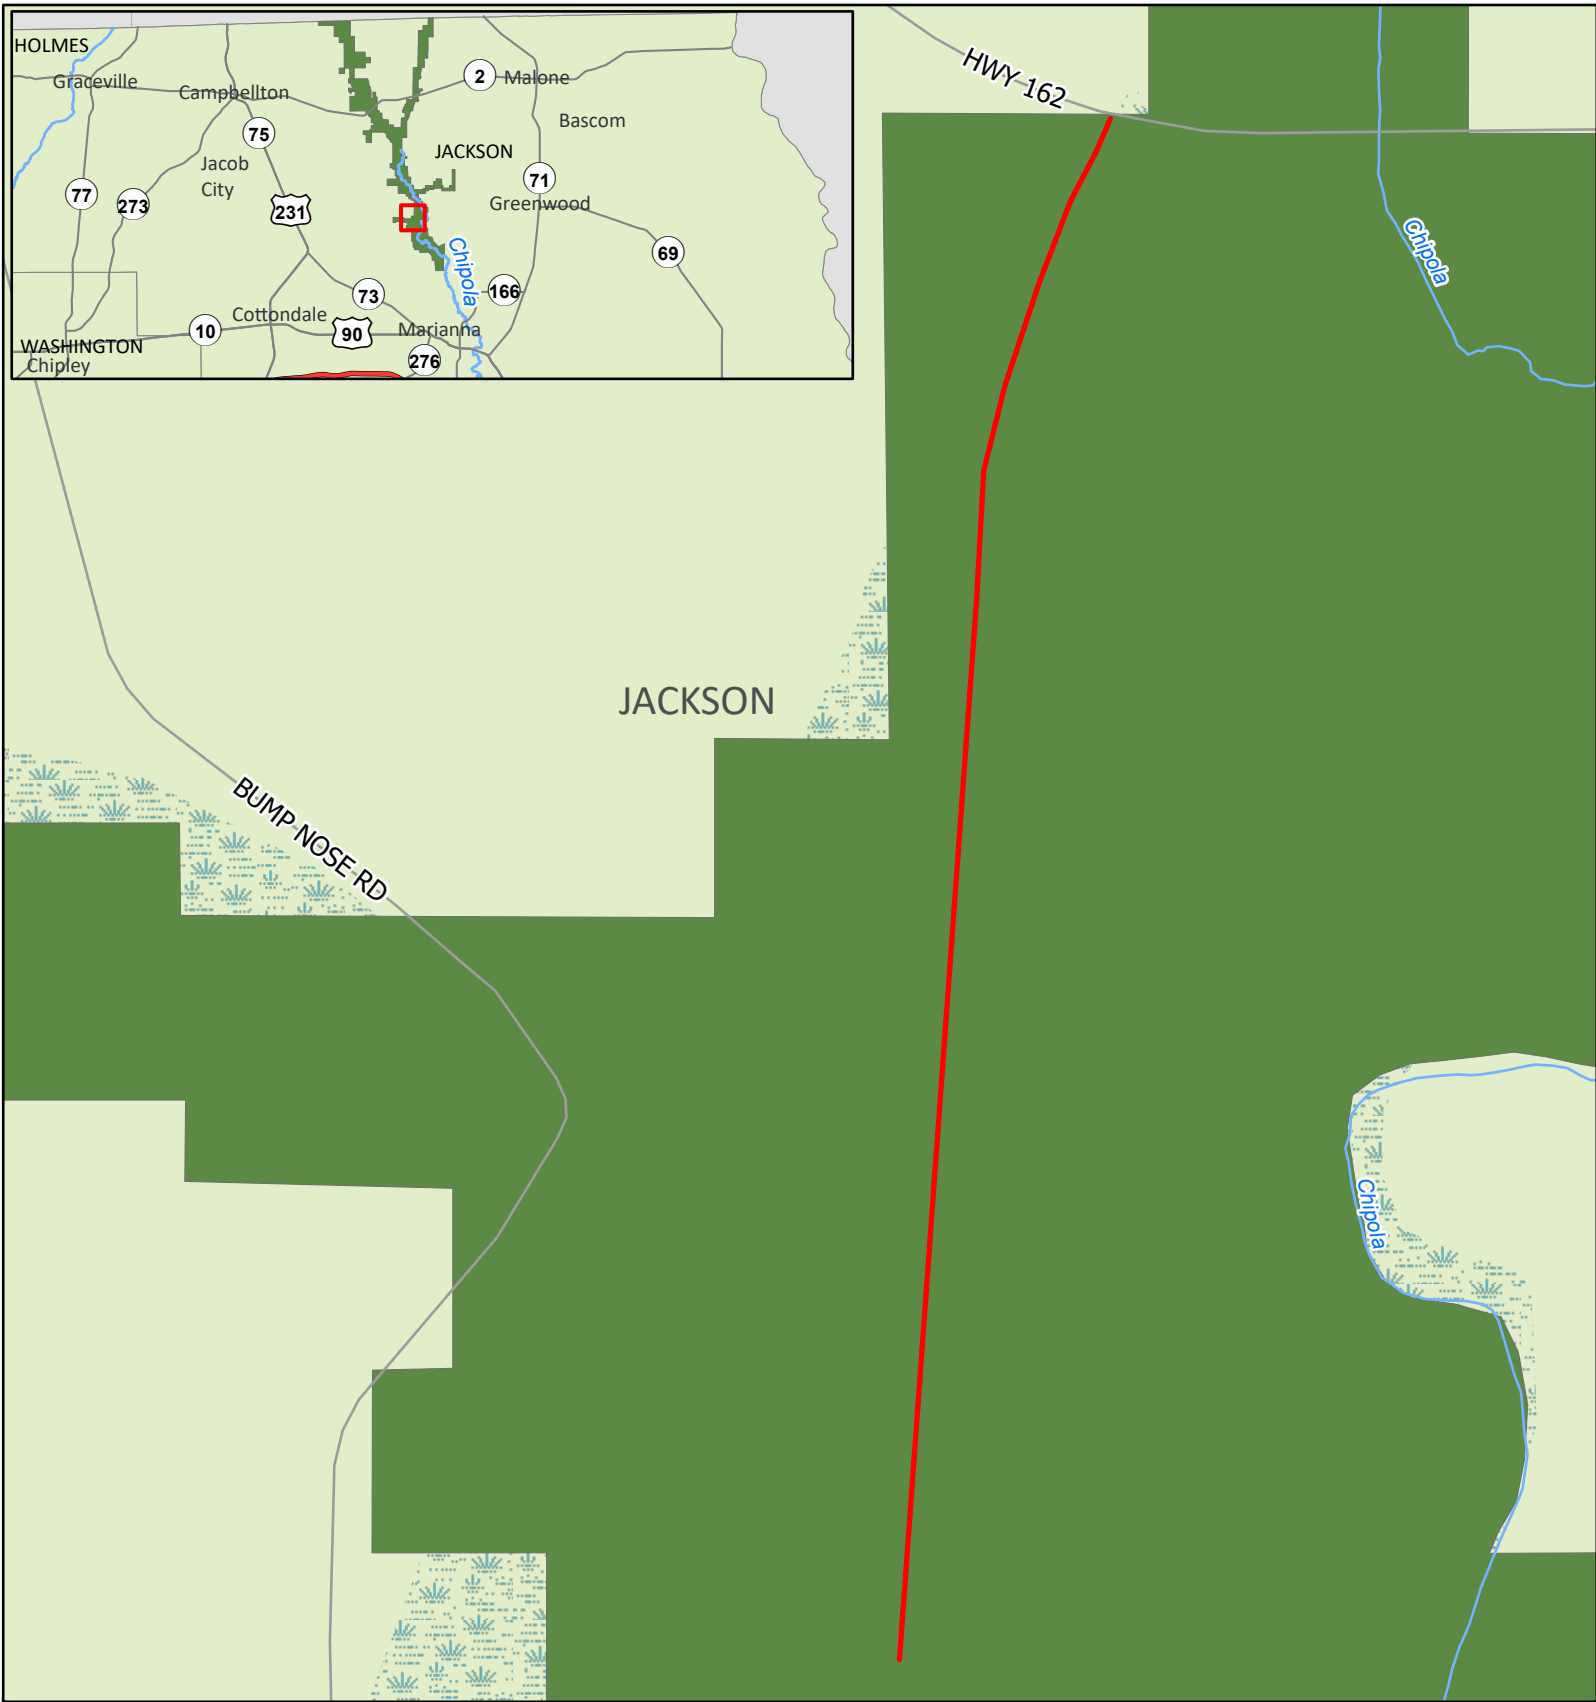

Exhibit Map - Bellamy Loop Rd West

General Location Map
Bellamy Loop Rd West
Northwest Florida Water Management District
District Road Repairs

- Road Repair
- Roads
- NFWWMD Owned Lands
- NFWWMD Counties

0 500 1,000 2,000 Feet