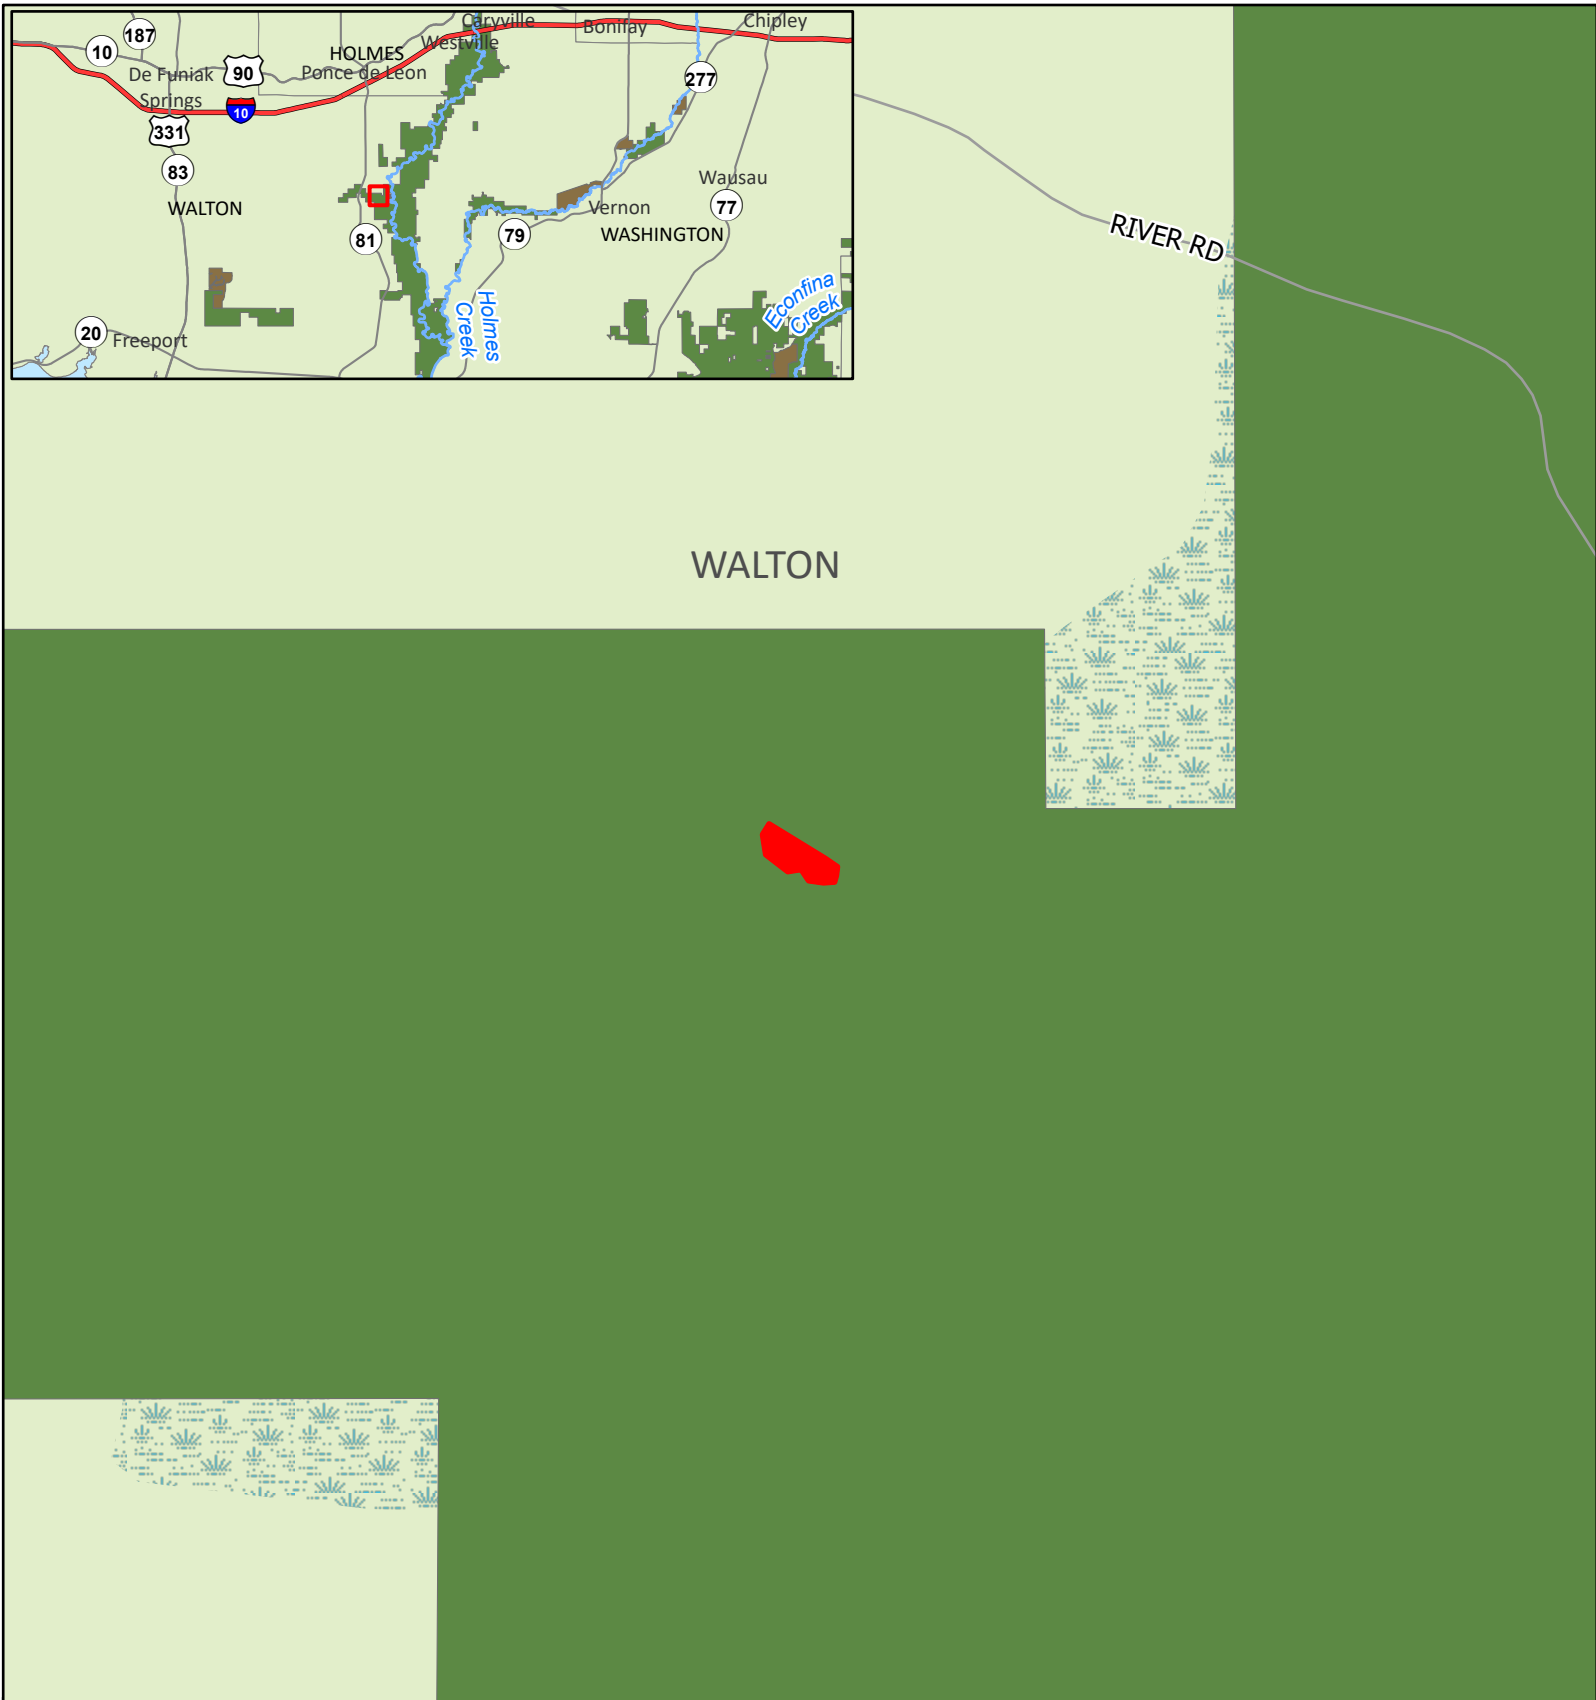

Exhibit Map - Bruce Creek Landing Rec Site

General Location Map
Bruce Creek Landing Rec Site
Northwest Florida Water Management District
District Rec Site Repairs

-  Rec Site Repair
-  Roads
-  NWFWM Owned Lands
-  NWFWM Counties

0 375 750 1,500 Feet