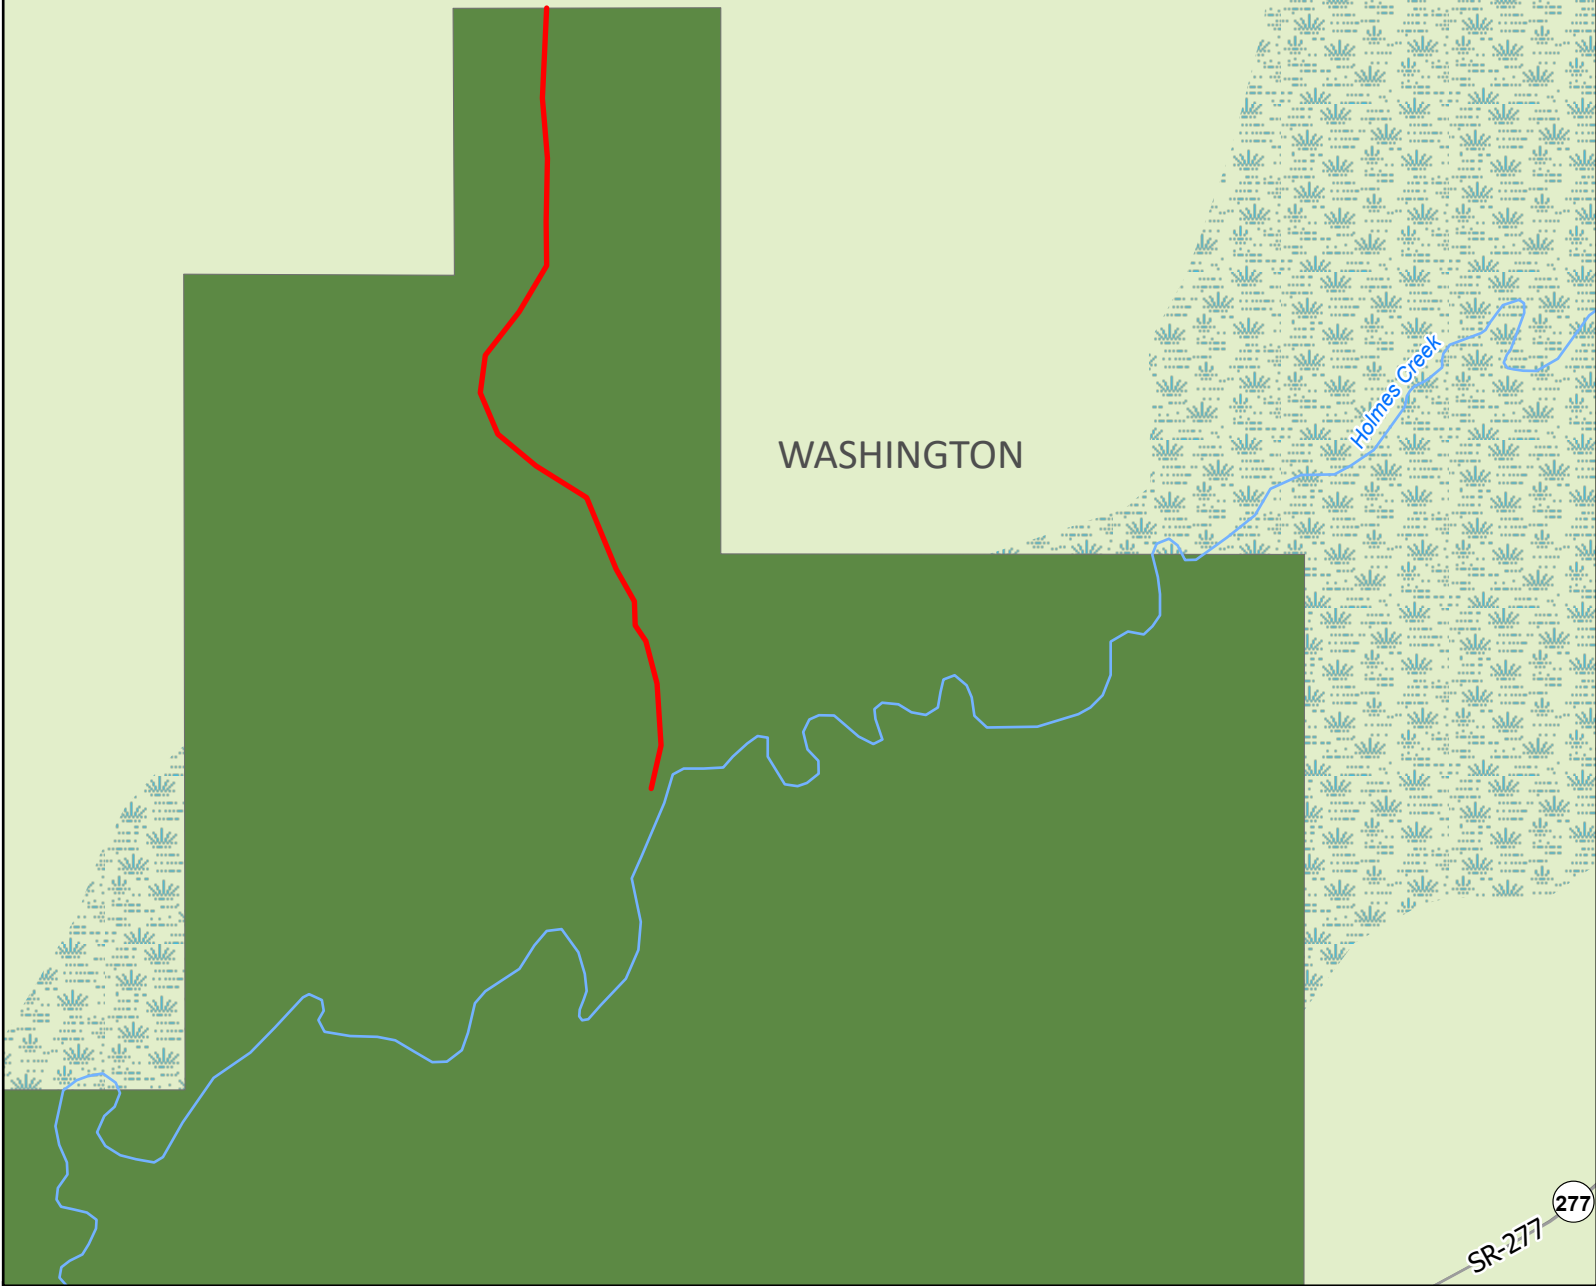

# Exhibit Map - Burnt Sock Landing Rd

**General Location Map**  
**Burnt Sock Landing Rd**  
 Northwest Florida Water Management District  
 District Road Repairs

- Road Repair
- Roads
- NFWFMD Owned Lands
- NFWFMD Counties

0      0.13      0.25      0.5 Miles