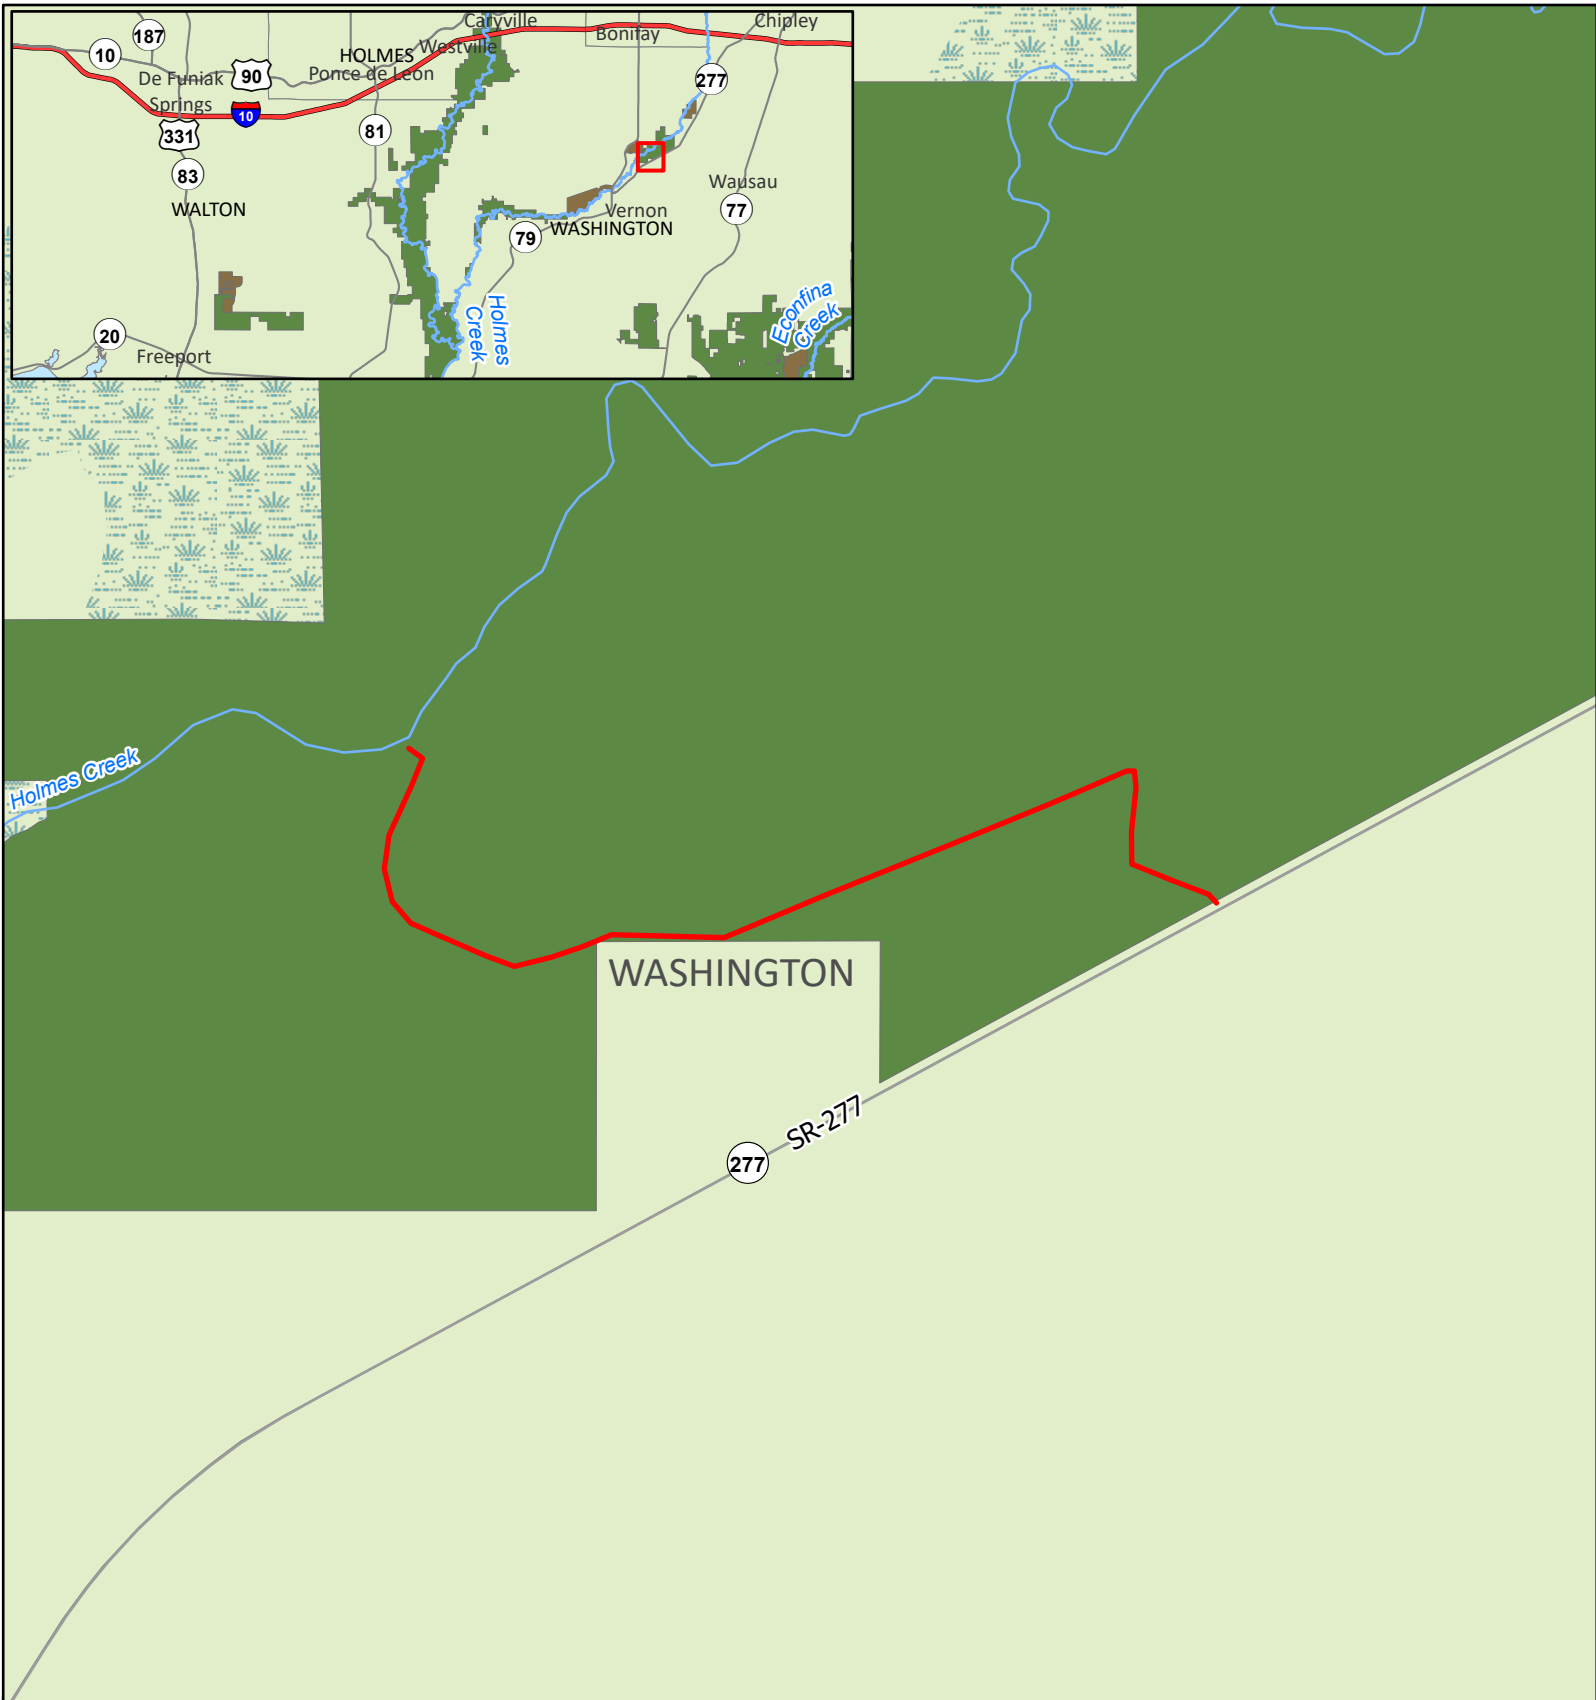

# Exhibit Map - Cotton Landing Rd

General Location Map  
Cotton Landing Road  
Northwest Florida Water Management District  
District Road Repairs

- Road Repair
- Roads
- NFWMD Owned Lands
- NFWMD Counties

0 0.13 0.25 0.5 Miles