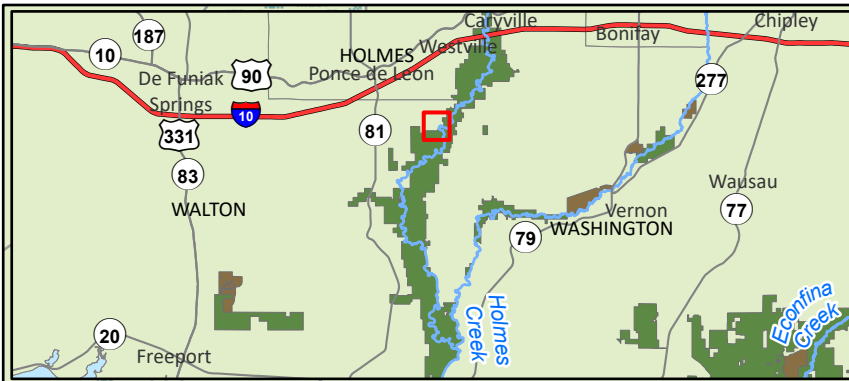

Exhibit Map - Cow Lake Rd

General Location Map
Cow Lake Rd
Northwest Florida Water Management District
District Road Repairs

-  Road Repair
-  Roads
-  NFWMD Owned Lands
-  NFWMD Counties

0 0.13 0.25 0.5 Miles