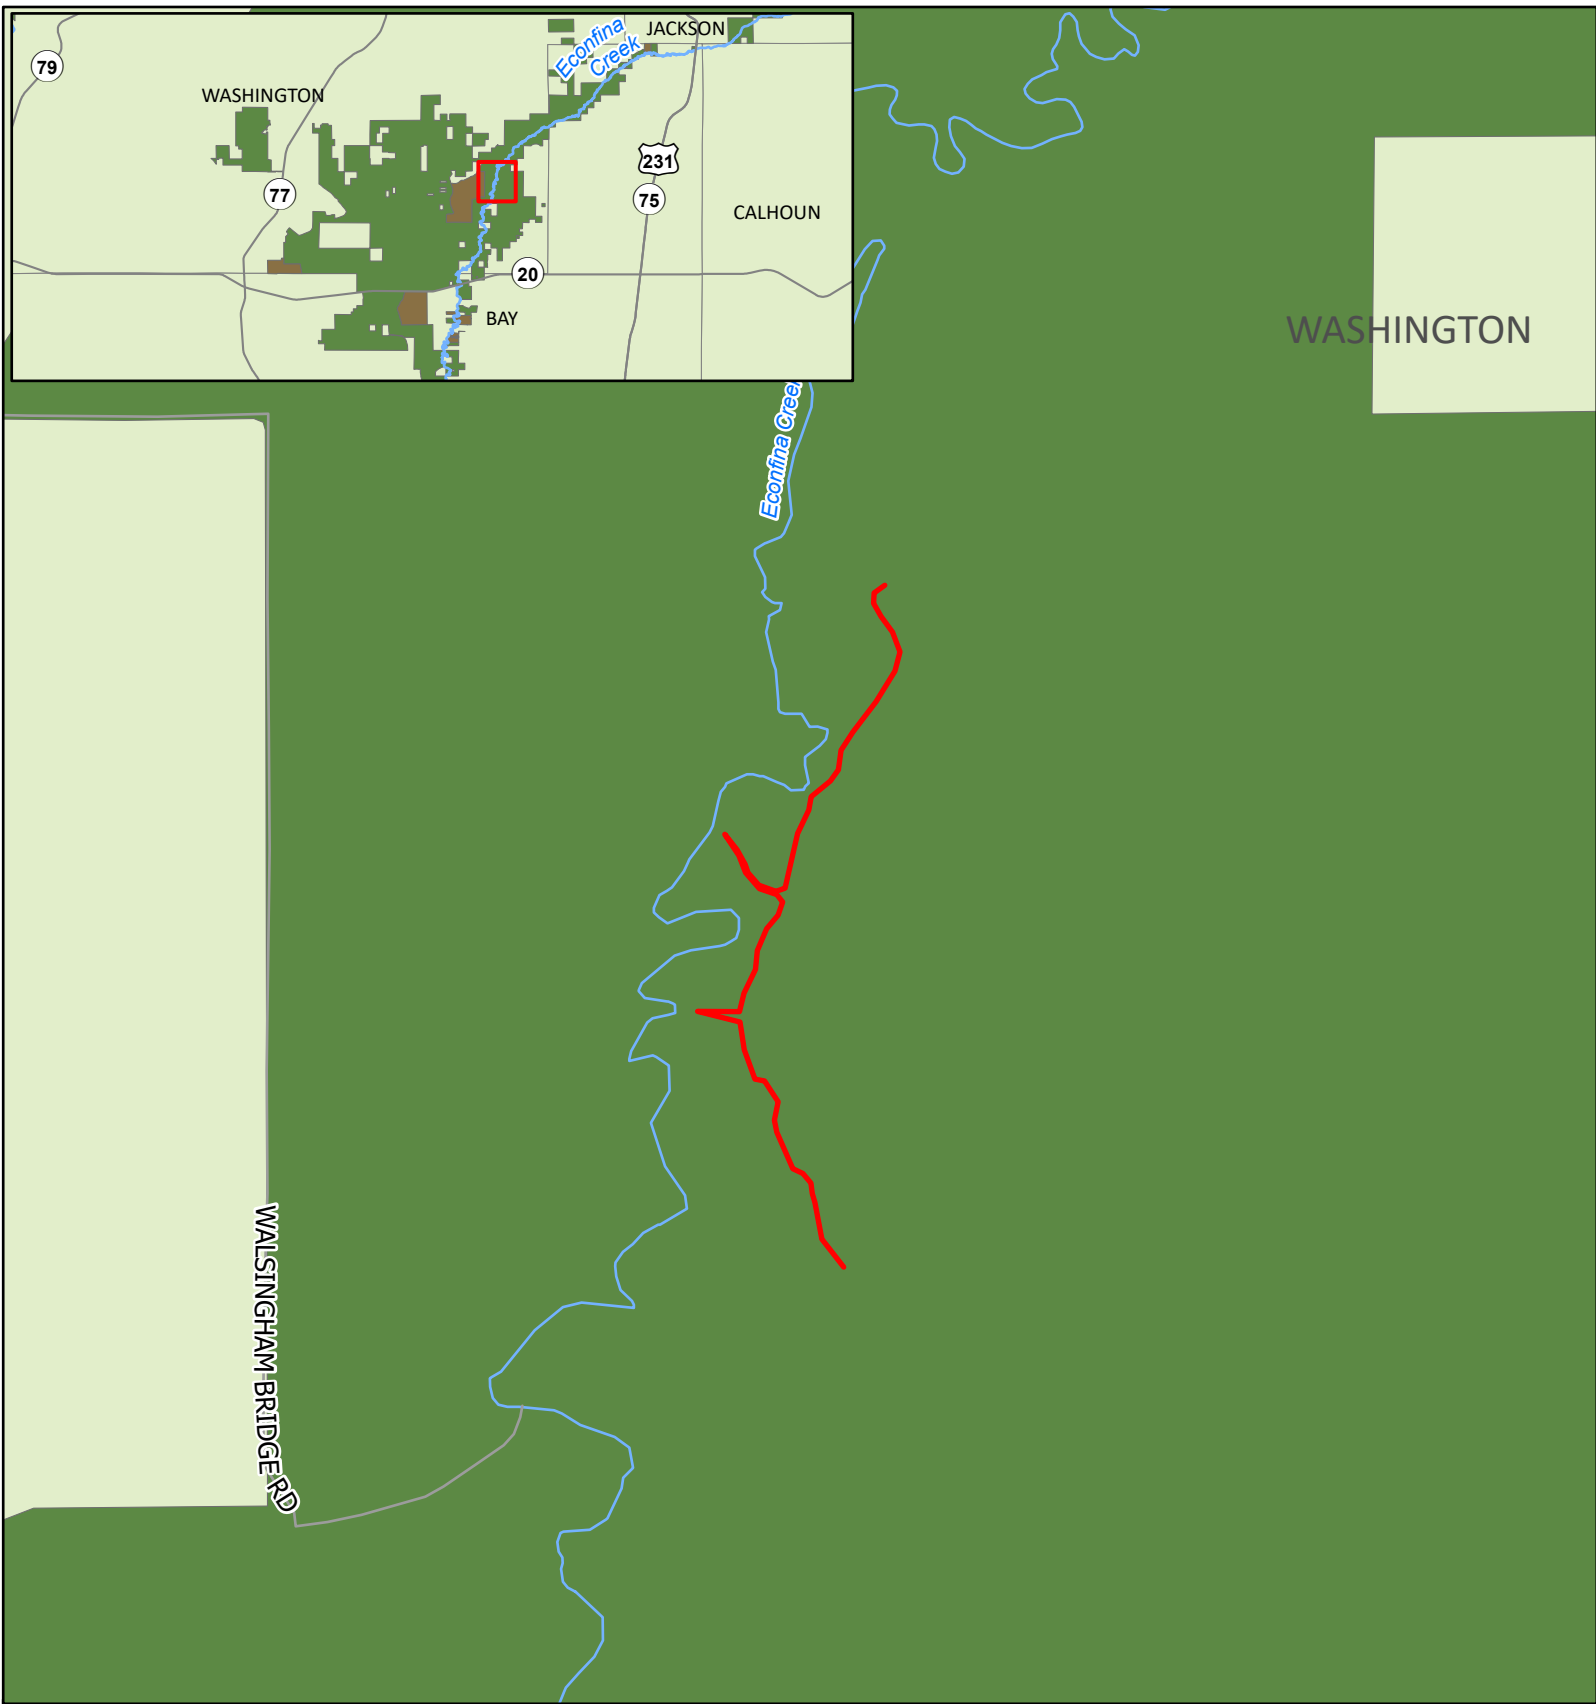

Exhibit Map - Devils Hole Rd

General Location Map
Devils Hole Rd
Northwest Florida Water Management District
District Road Repairs

- Road Repair
- Roads
- NFWMD Owned Lands
- NFWMD Counties

0 0.13 0.25 0.5 Miles