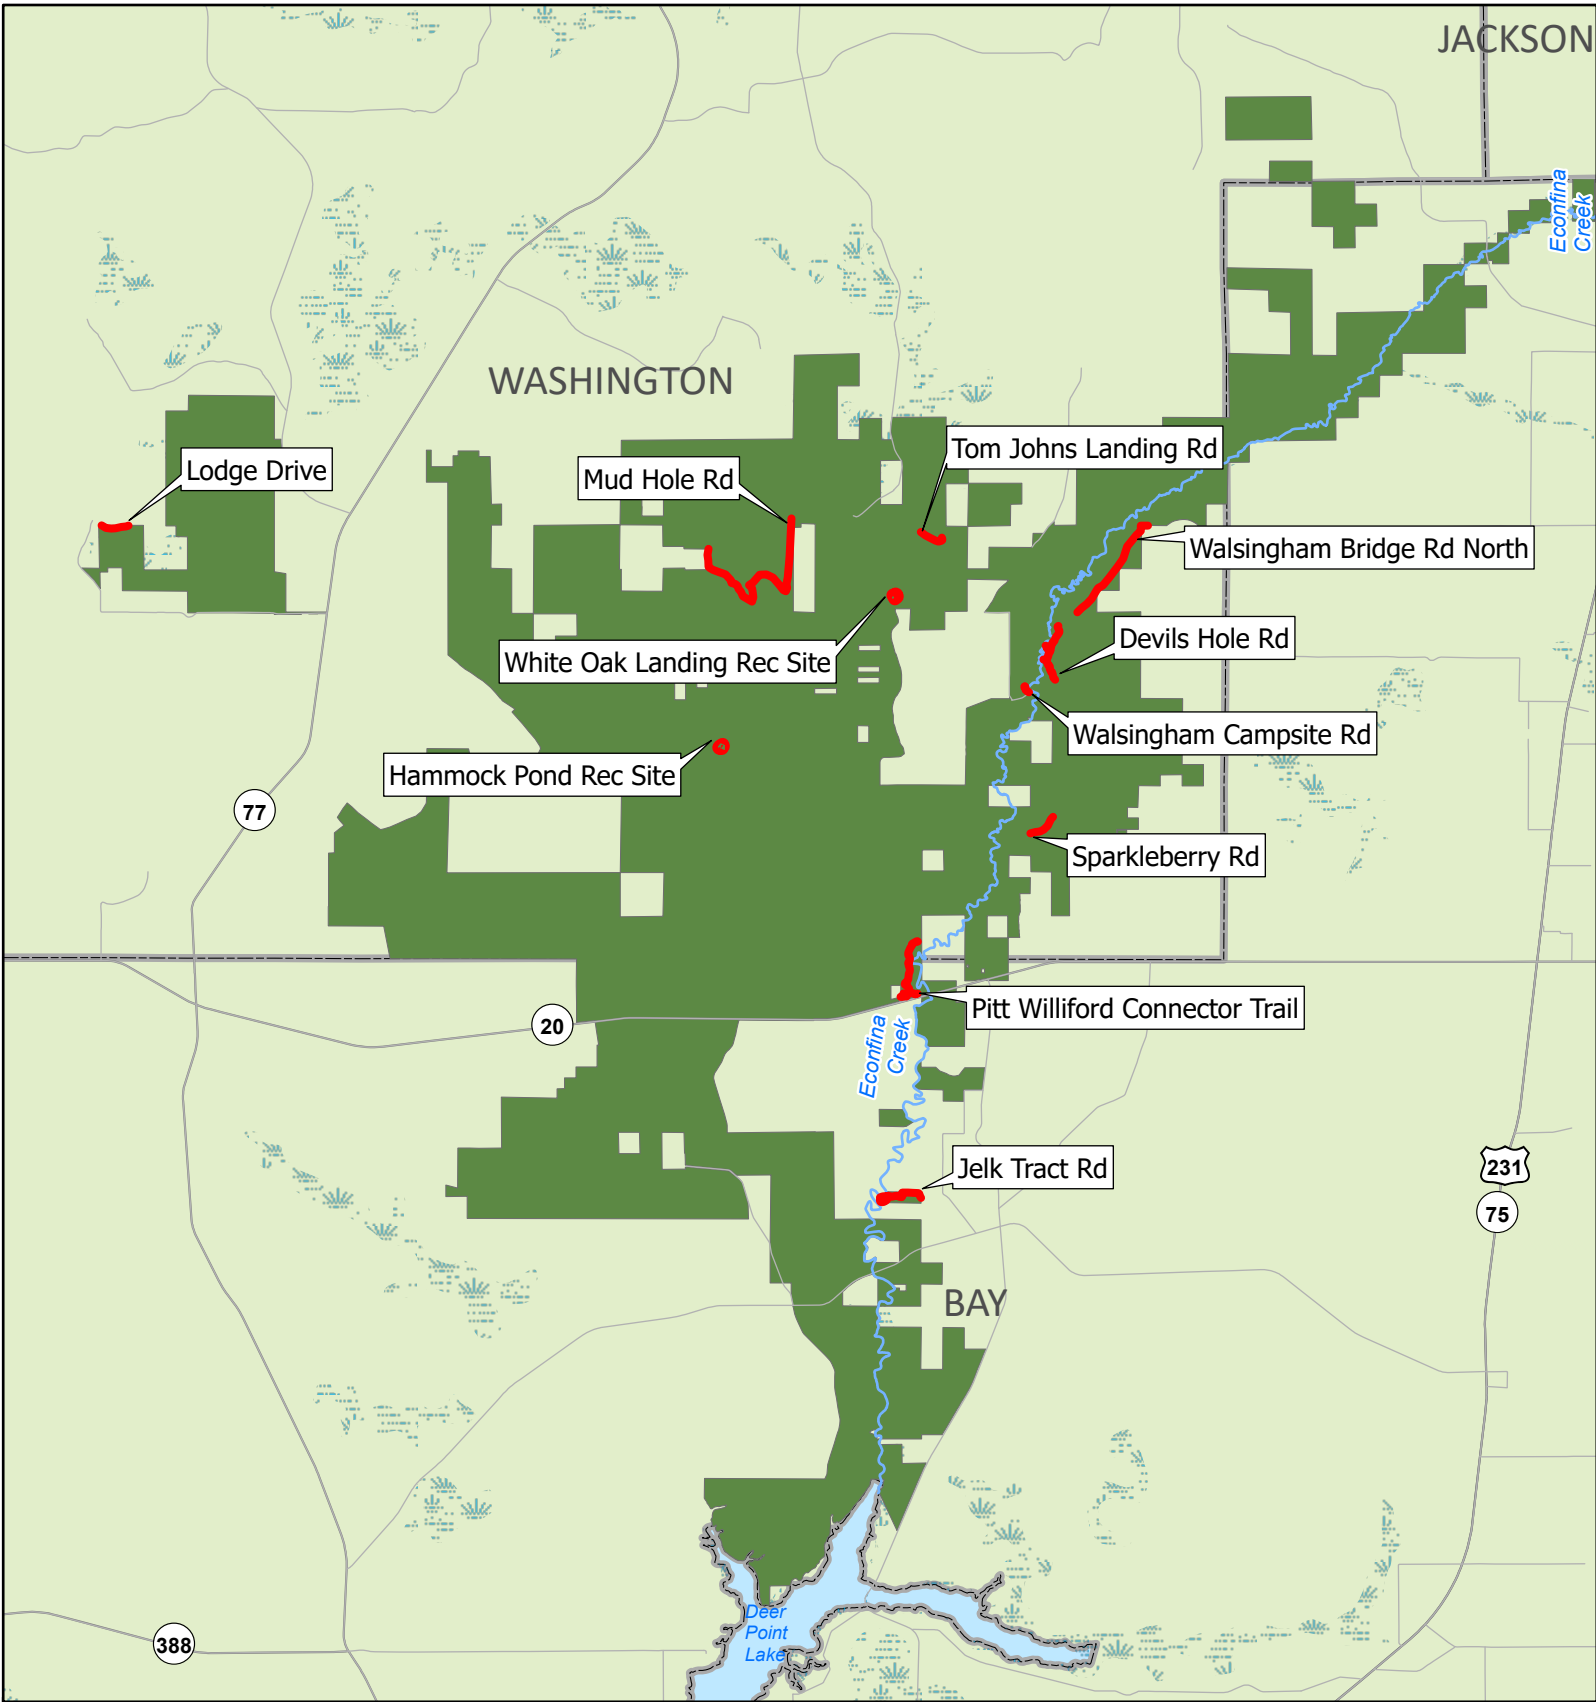

# Exhibit Map - General Location

- Rec Site Repair
- Road Repair
- Roads
- NFWFMD Owned Lands
- NFWFMD Counties

**General Location Map**  
 Northwest Florida Water Management District  
 District Road and Rec Site Repairs  
 Bay County and Washington County, Florida