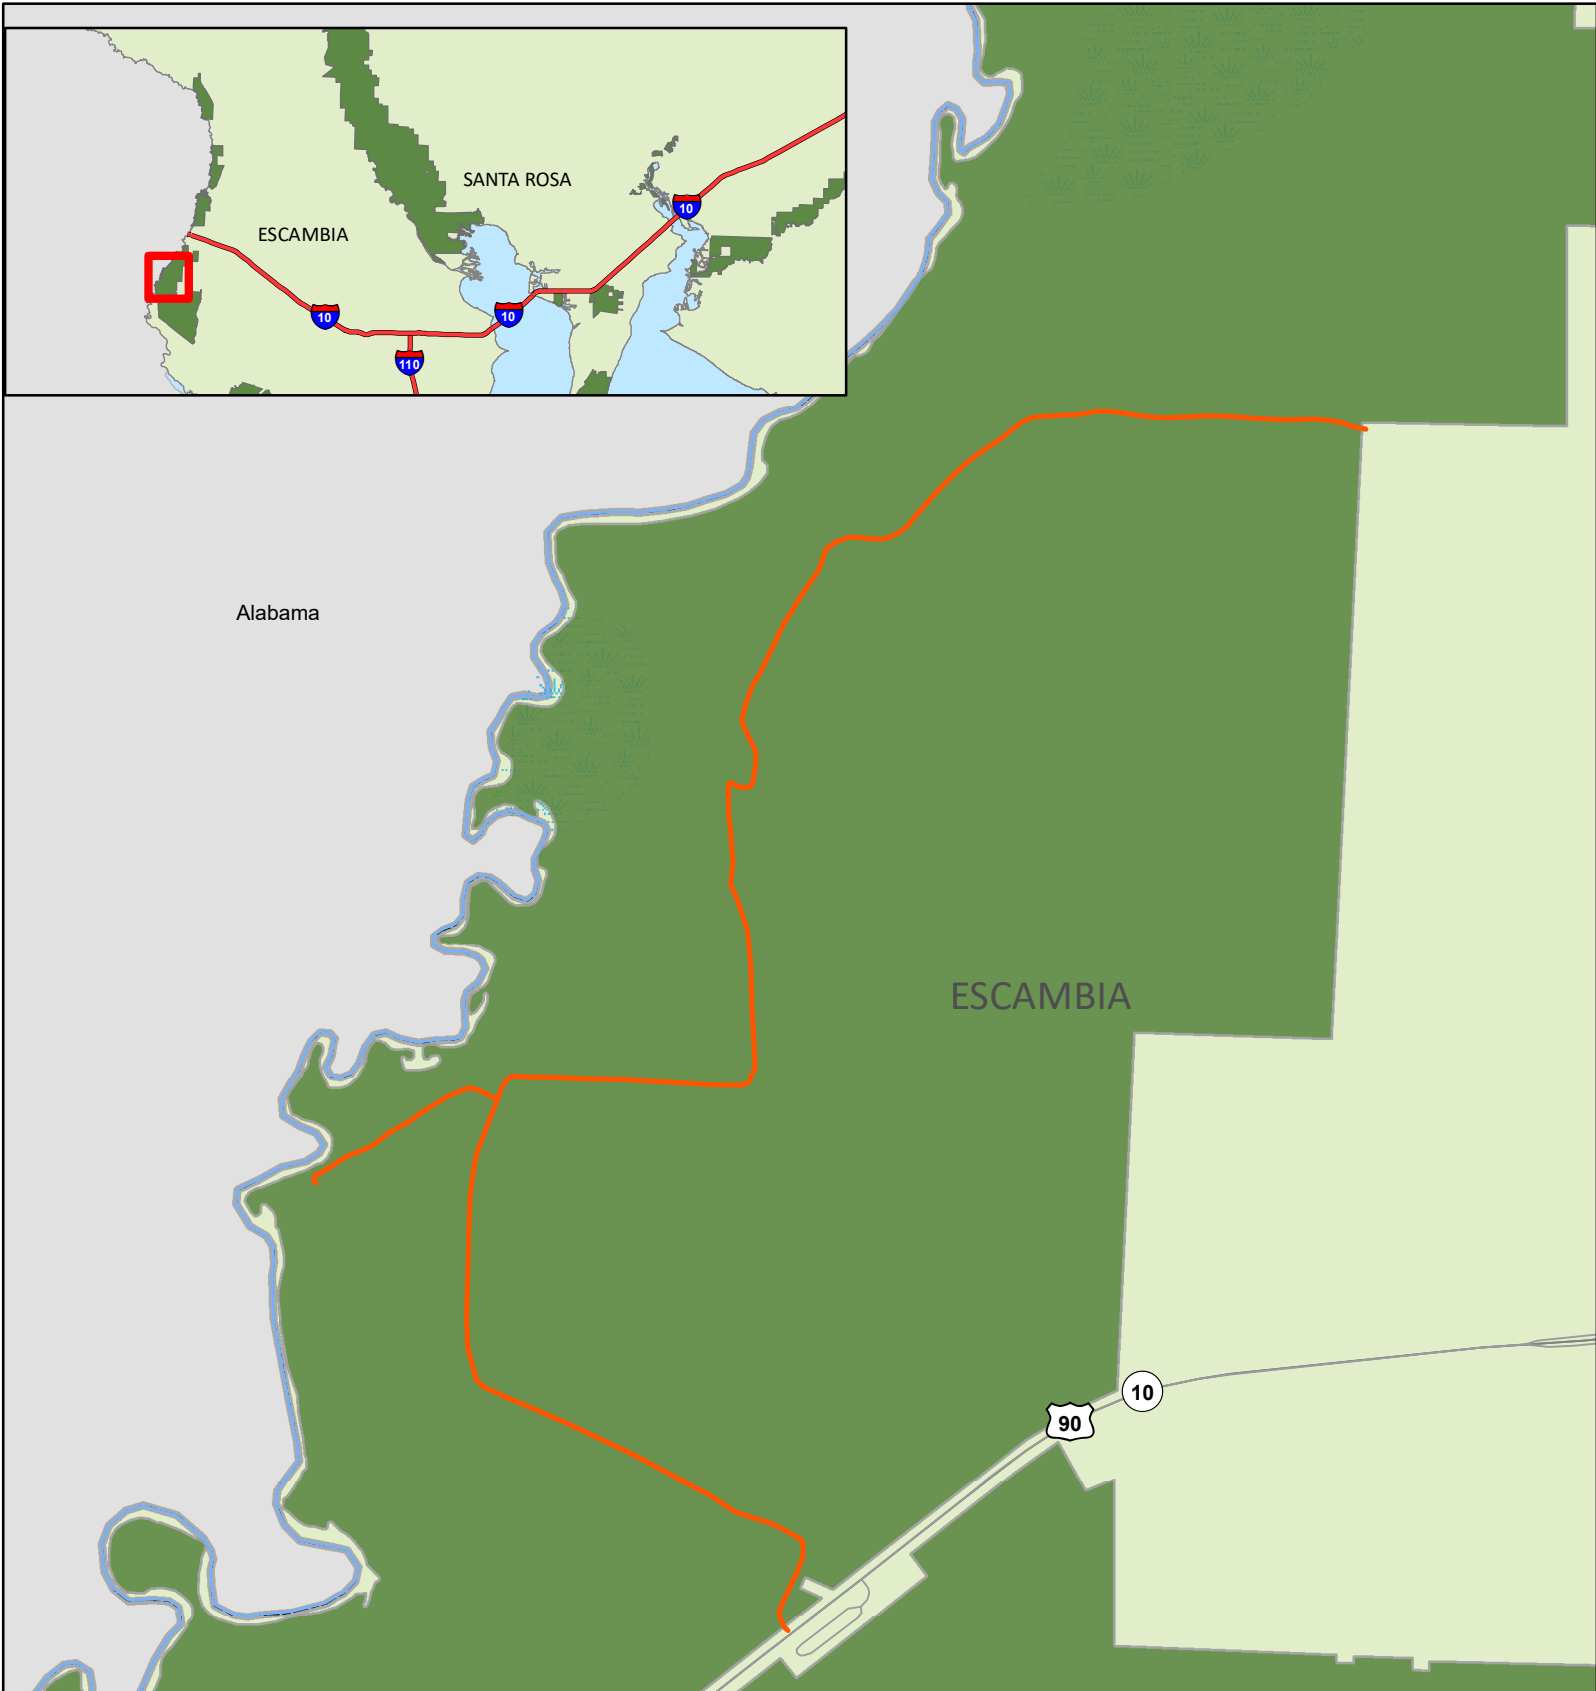

# Exhibit Map - Frank Reeder Loop Road

- Road Repair
- Roads
- NFWMD Owned Lands
- NFWMD Counties

General Location Map  
Frank Reeder Loop Road Repair  
Northwest Florida Water Management District  
District Road Repairs

0 0.075 0.15 0.3 Miles