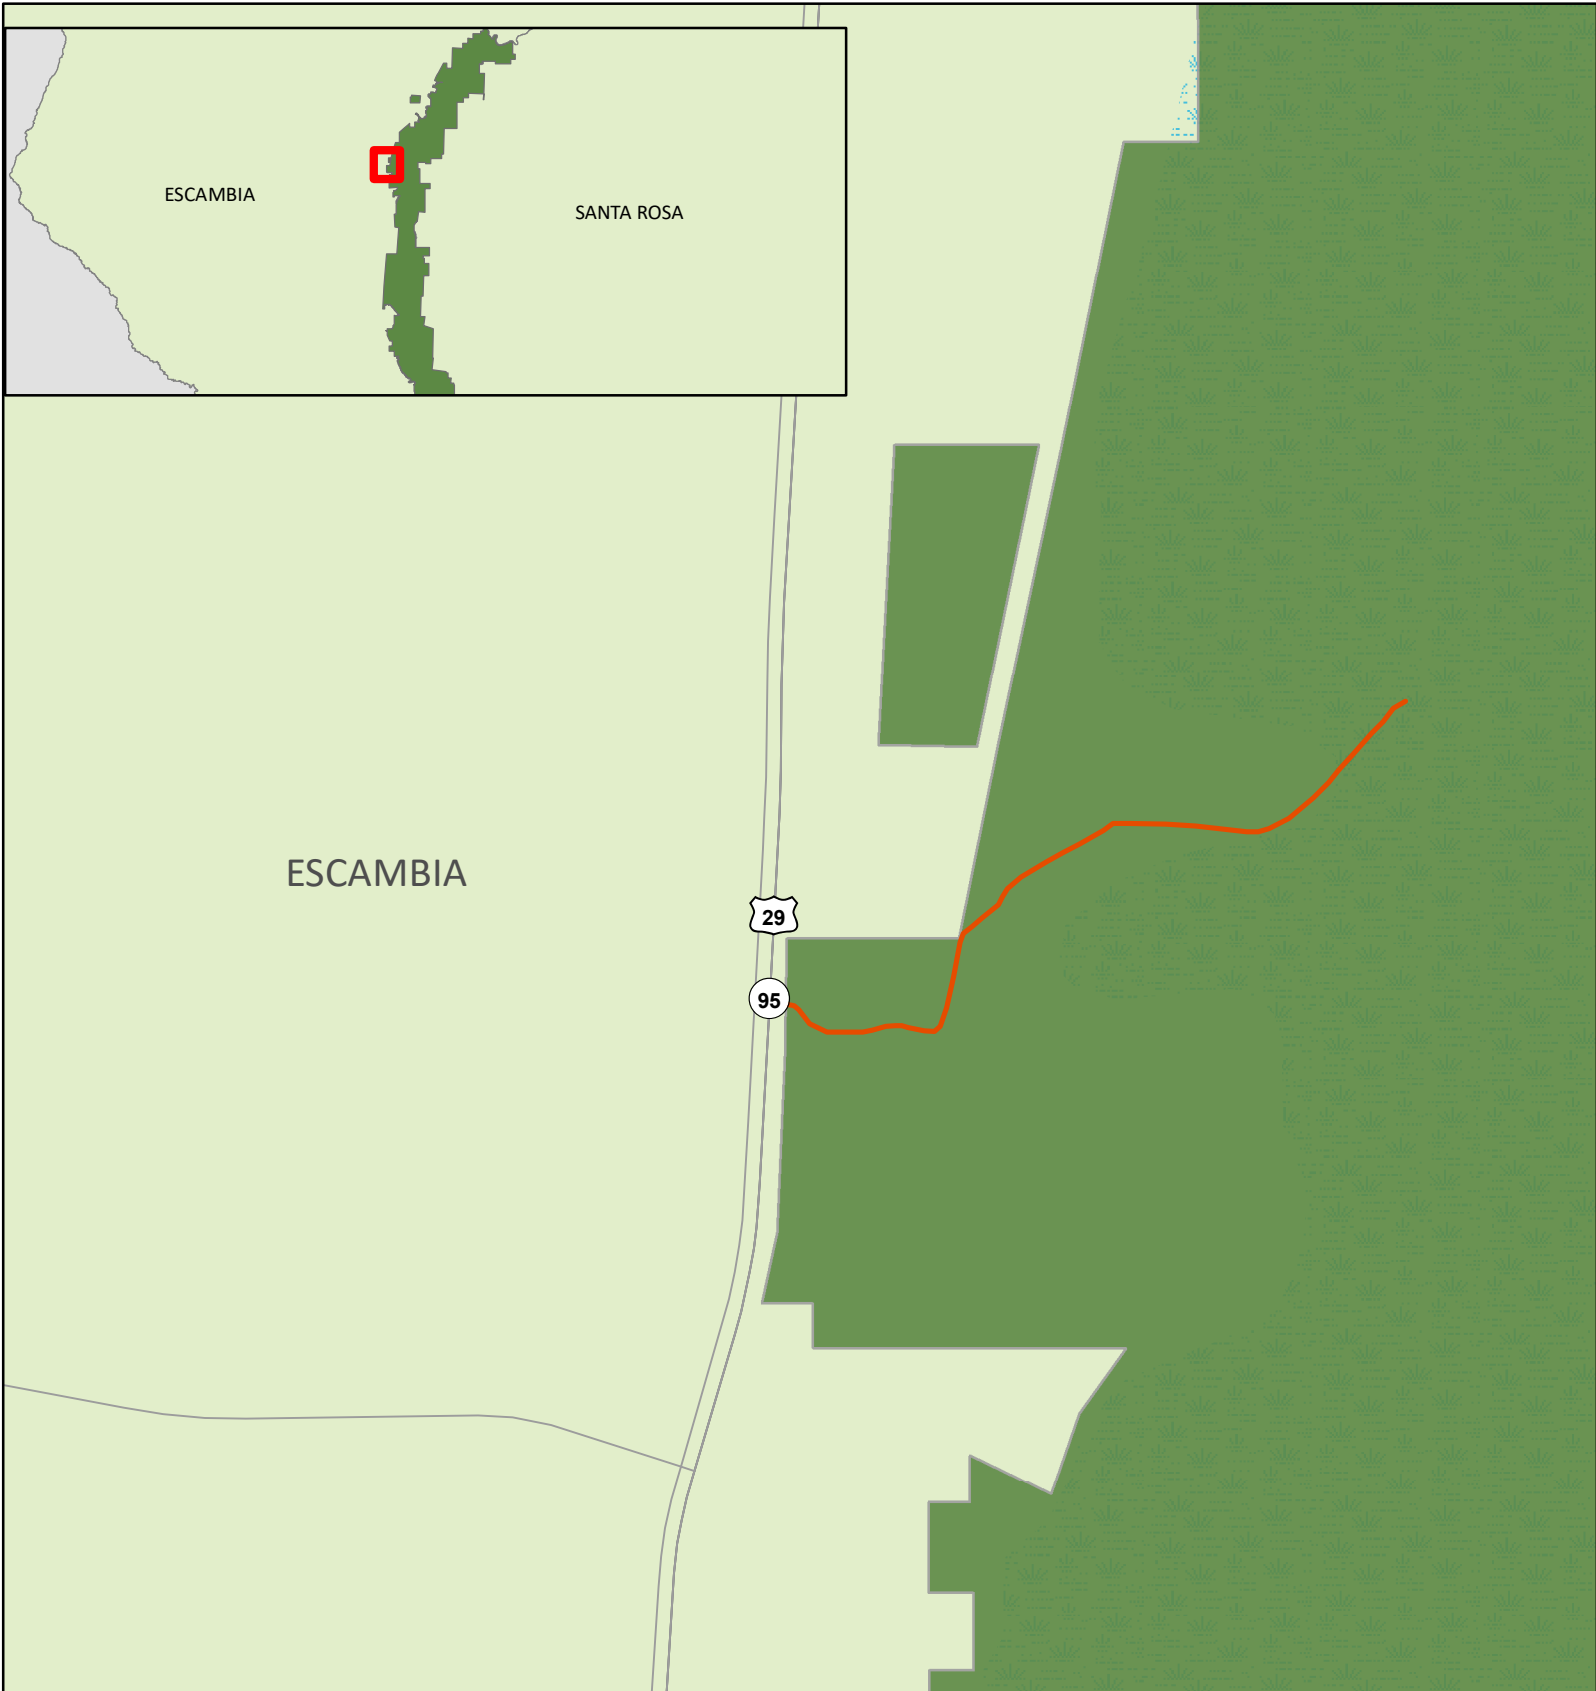

Exhibit Map - Little Williams Road

ESCAMBIA

ESCAMBIA

SANTA ROSA

29

95

- Road Repair
- Roads
- NFWMD Owned Lands
- NFWMD Counties

General Location Map
Little Williams Road Repair
Northwest Florida Water Management District
District Road Repairs