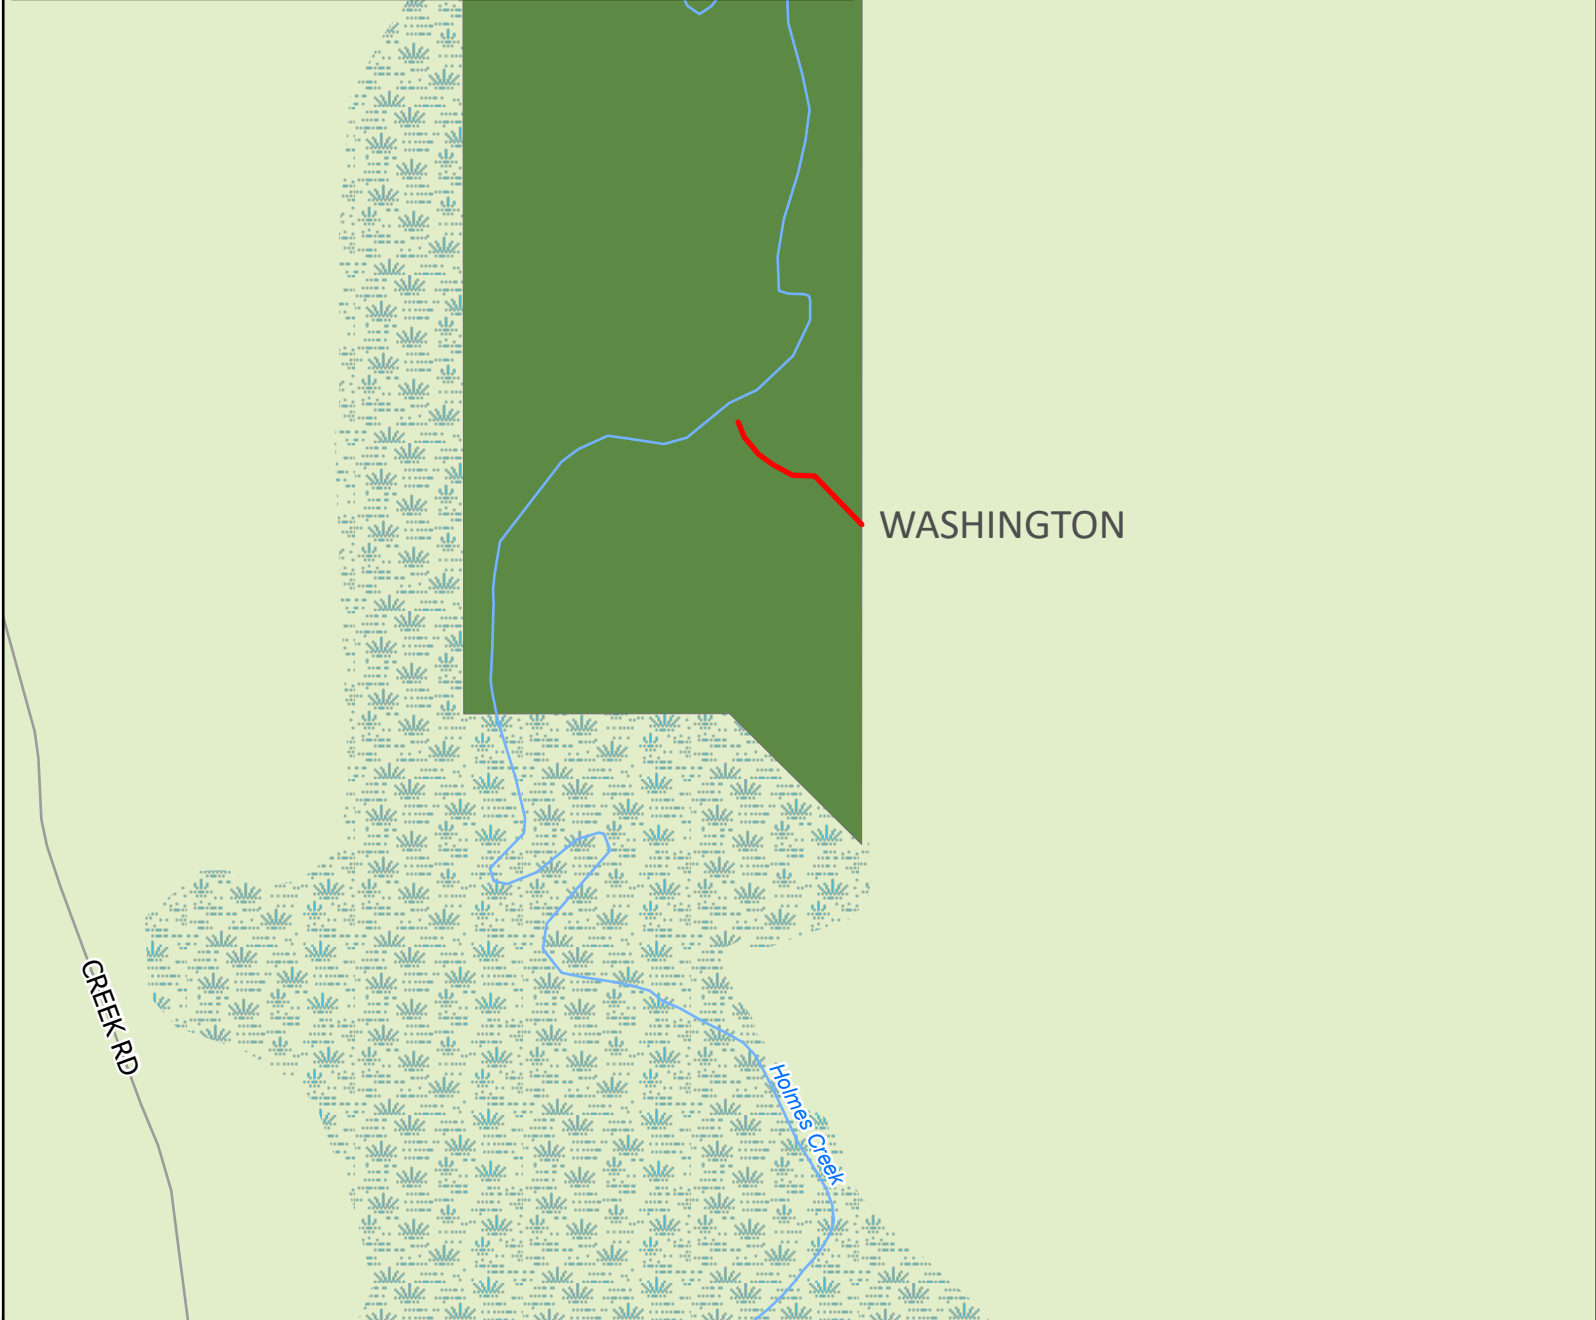

# Exhibit Map - Live Oak Landing Rd

General Location Map  
Live Oak Landing Rd  
Northwest Florida Water Management District  
District Road Repairs

- Road Repair
- Roads
- NFWFMD Owned Lands
- NFWFMD Counties

0 0.13 0.25 0.5 Miles