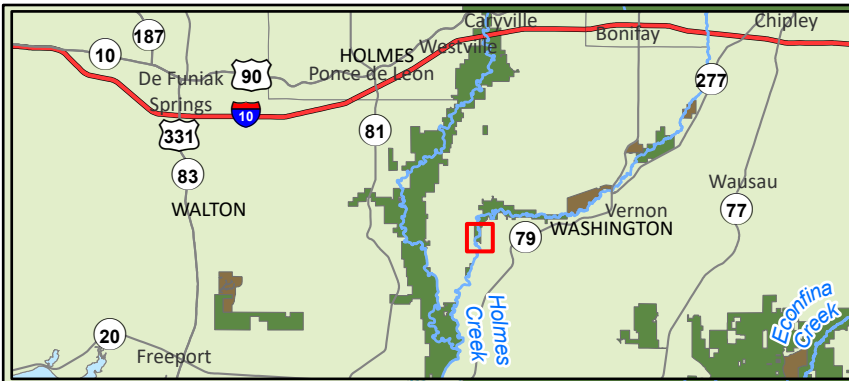

# Exhibit Map - Live Oak Landing Rd

General Location Map  
Live Oak Landing Rd  
Northwest Florida Water Management District  
District Road Repairs

- Road Repair
- Roads
- NFWFMD Owned Lands
- NFWFMD Counties

0 0.13 0.25 0.5 Miles