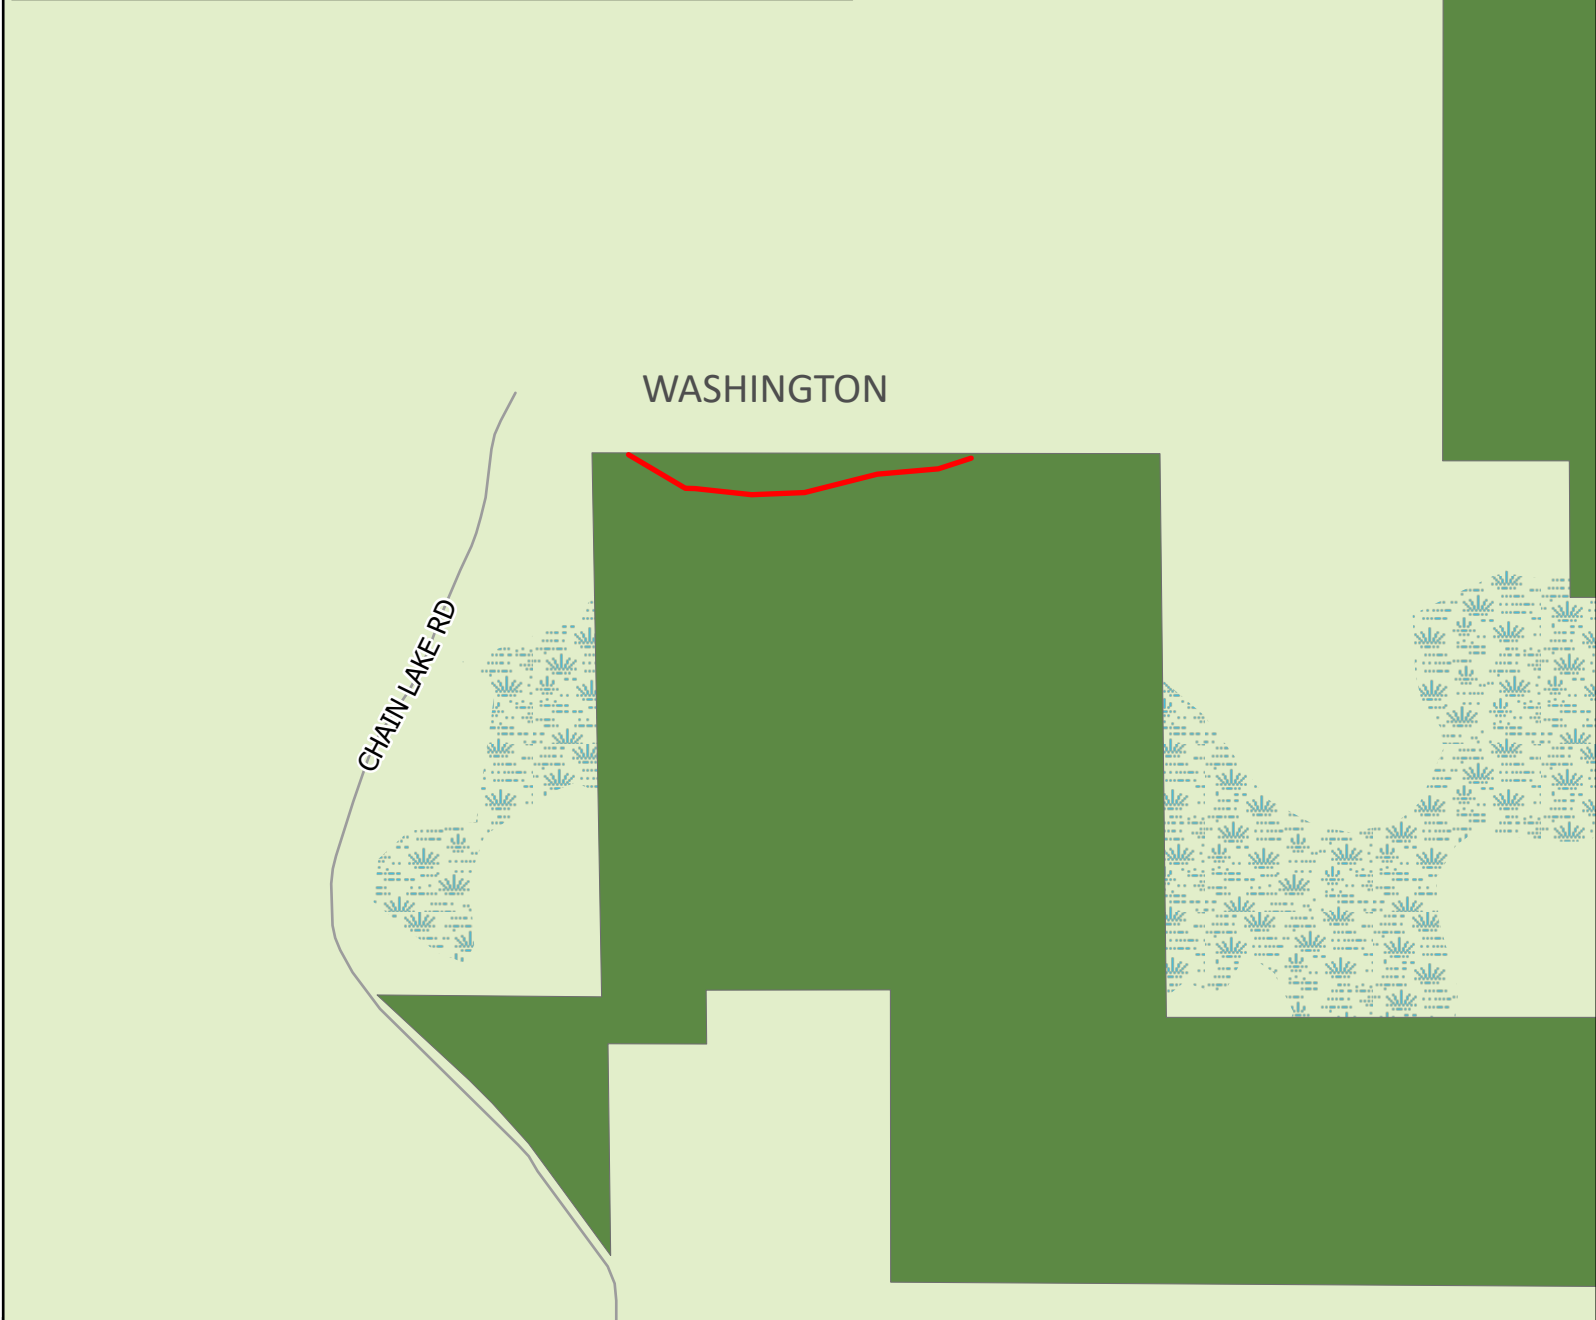

Exhibit Map - Lodge Drive

General Location Map
Lodge Drive
Northwest Florida Water Management District
District Road Repairs

- Road Repair
- Roads
- NFWMD Owned Lands
- ▭ NFWMD Counties

0 0.13 0.25 0.5 Miles