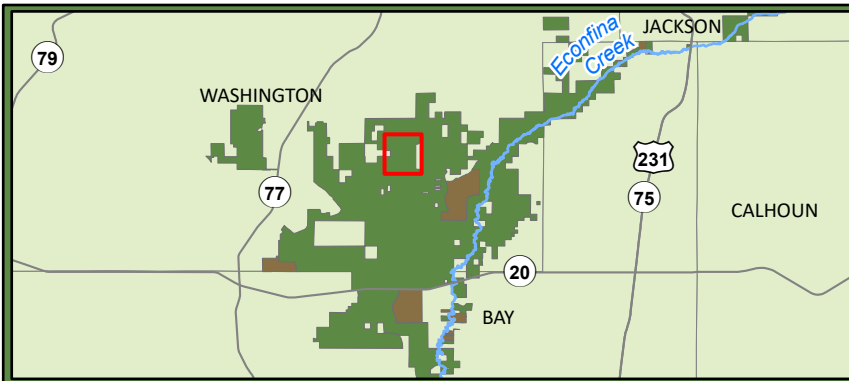

# Exhibit Map - Mud Hole Rd

General Location Map  
Mud Hole Rd  
Northwest Florida Water Management District  
District Road Repairs

- Road Repair
- Roads
- NFWMD Owned Lands
- NFWMD Counties

0 0.13 0.25 0.5 Miles