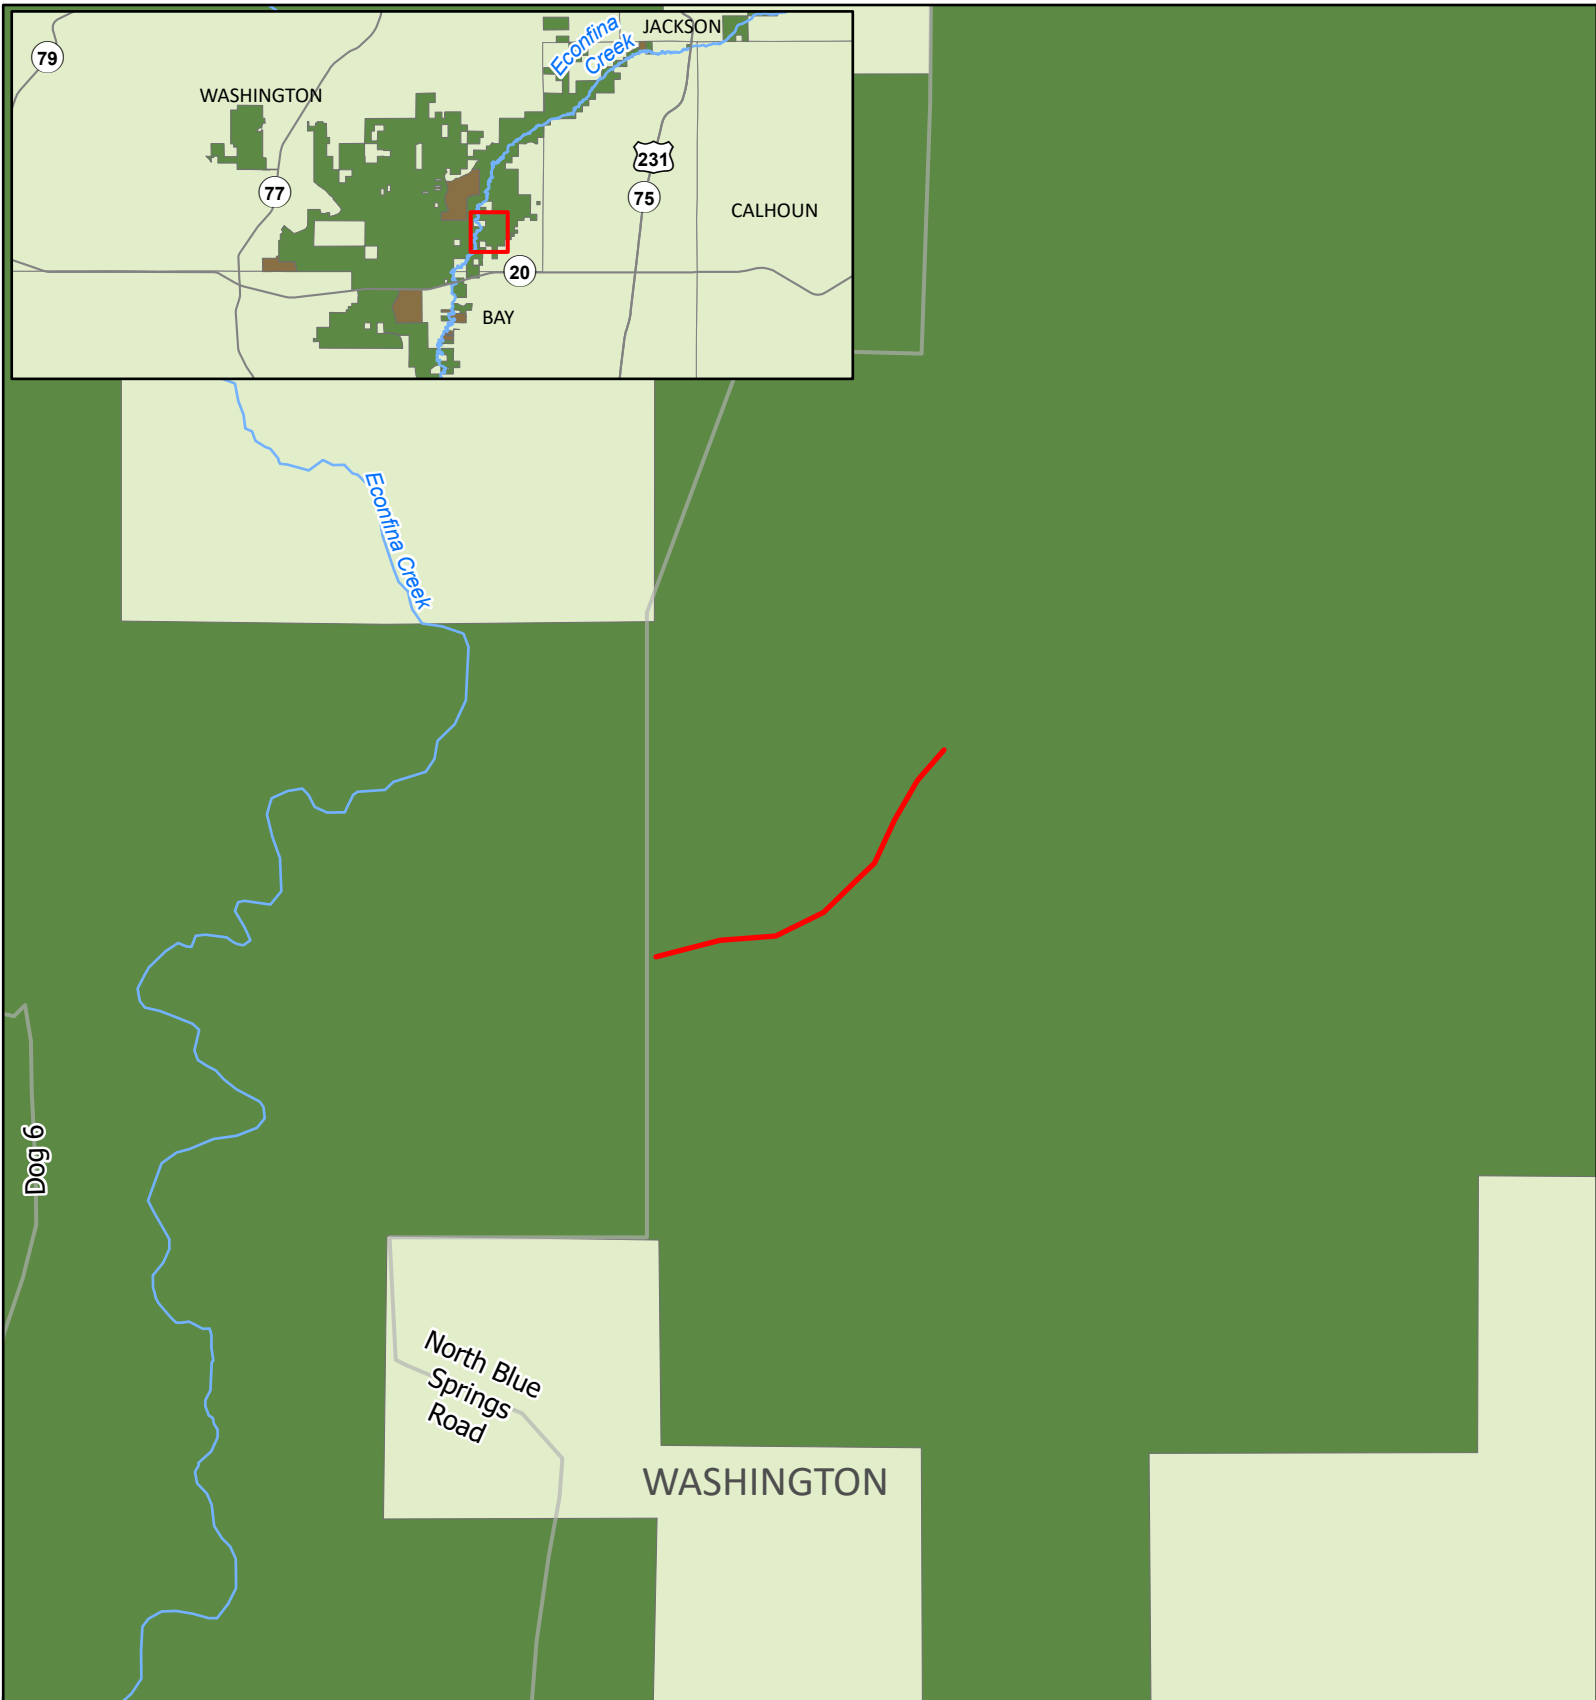

Exhibit Map - Sparkleberry Rd

General Location Map
Sparkleberry Rd
Northwest Florida Water Management District
District Road Repairs

- Road Repair
- Roads
- NFWMD Owned Lands
- NFWMD Counties

0 0.13 0.25 0.5 Miles