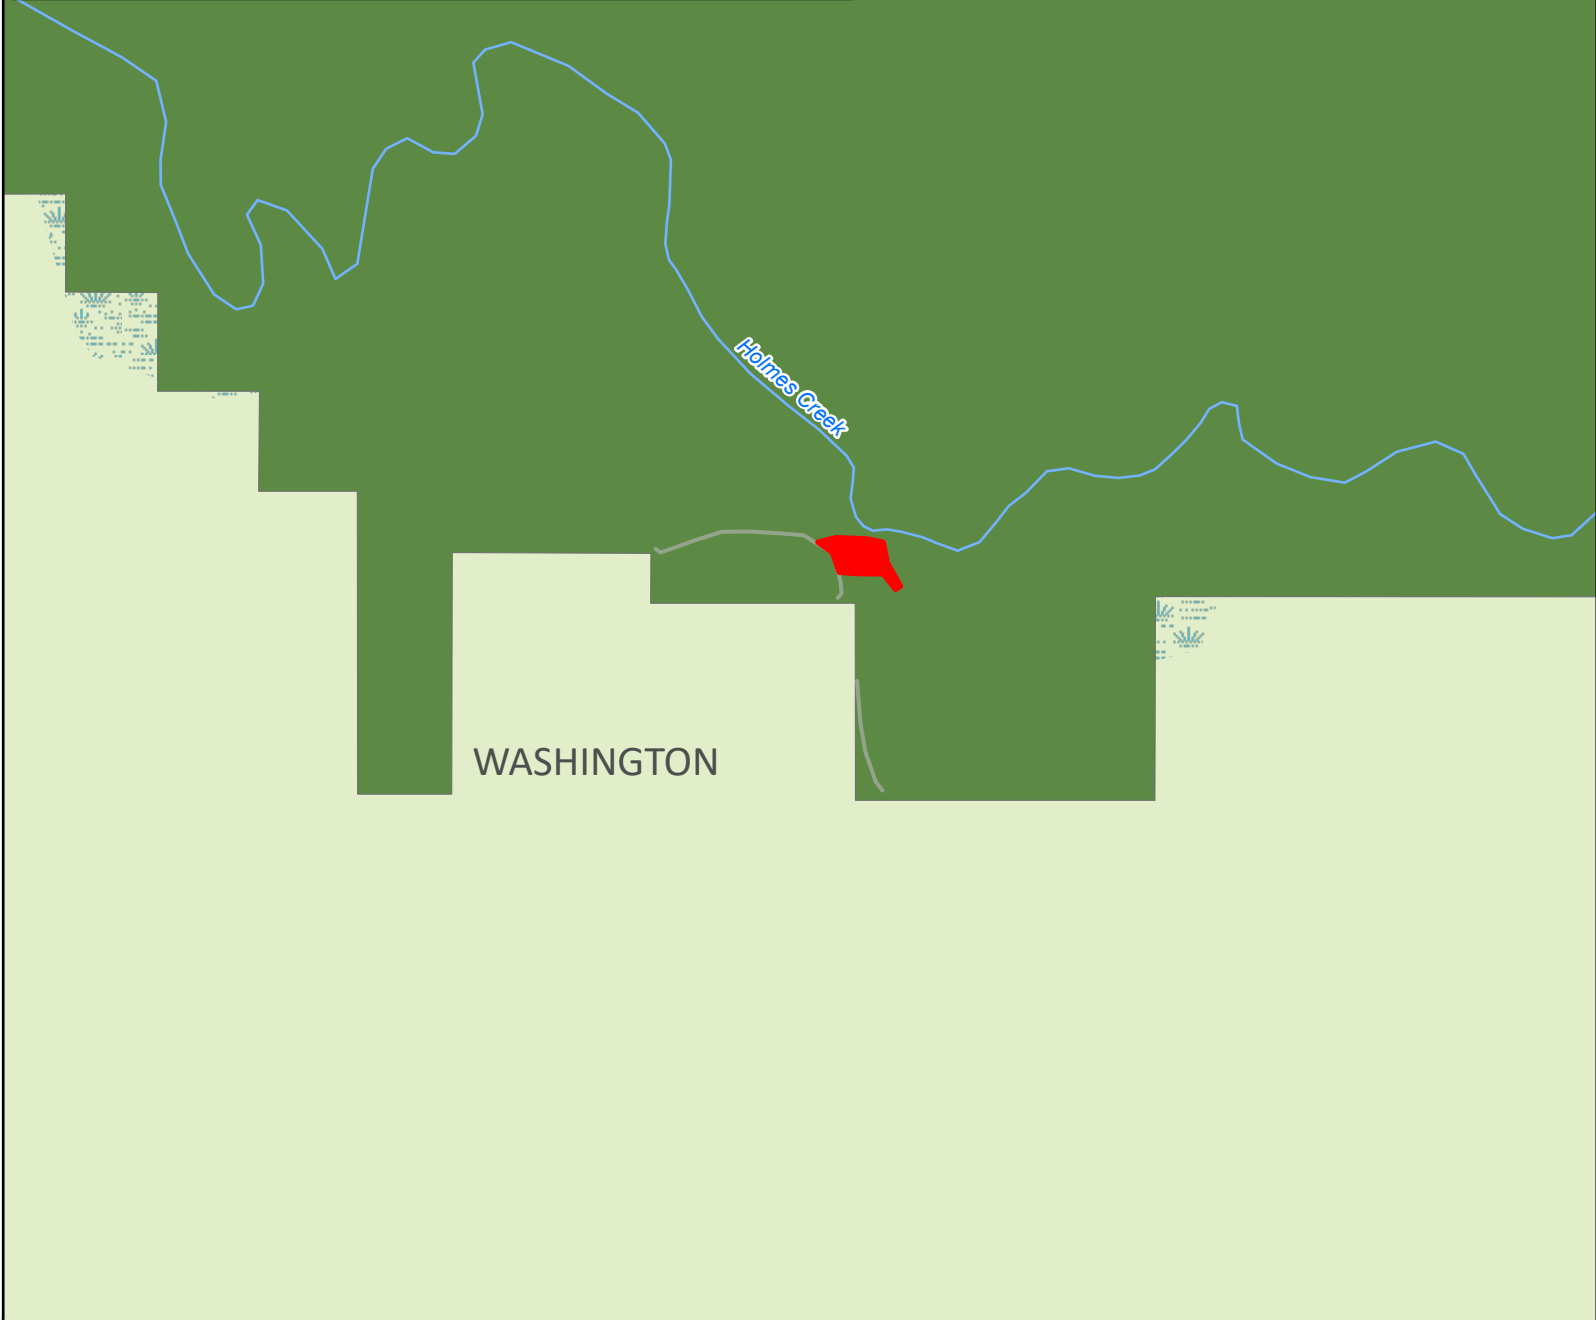

Exhibit Map - Spurling Rec Site

General Location Map
Spurling Rec Site
Northwest Florida Water Management District
District Rec site Repairs

-  Rec Site Repair
-  Roads
-  NFWMD Owned Lands
-  NFWMD Counties

0 375 750 1,500 Feet