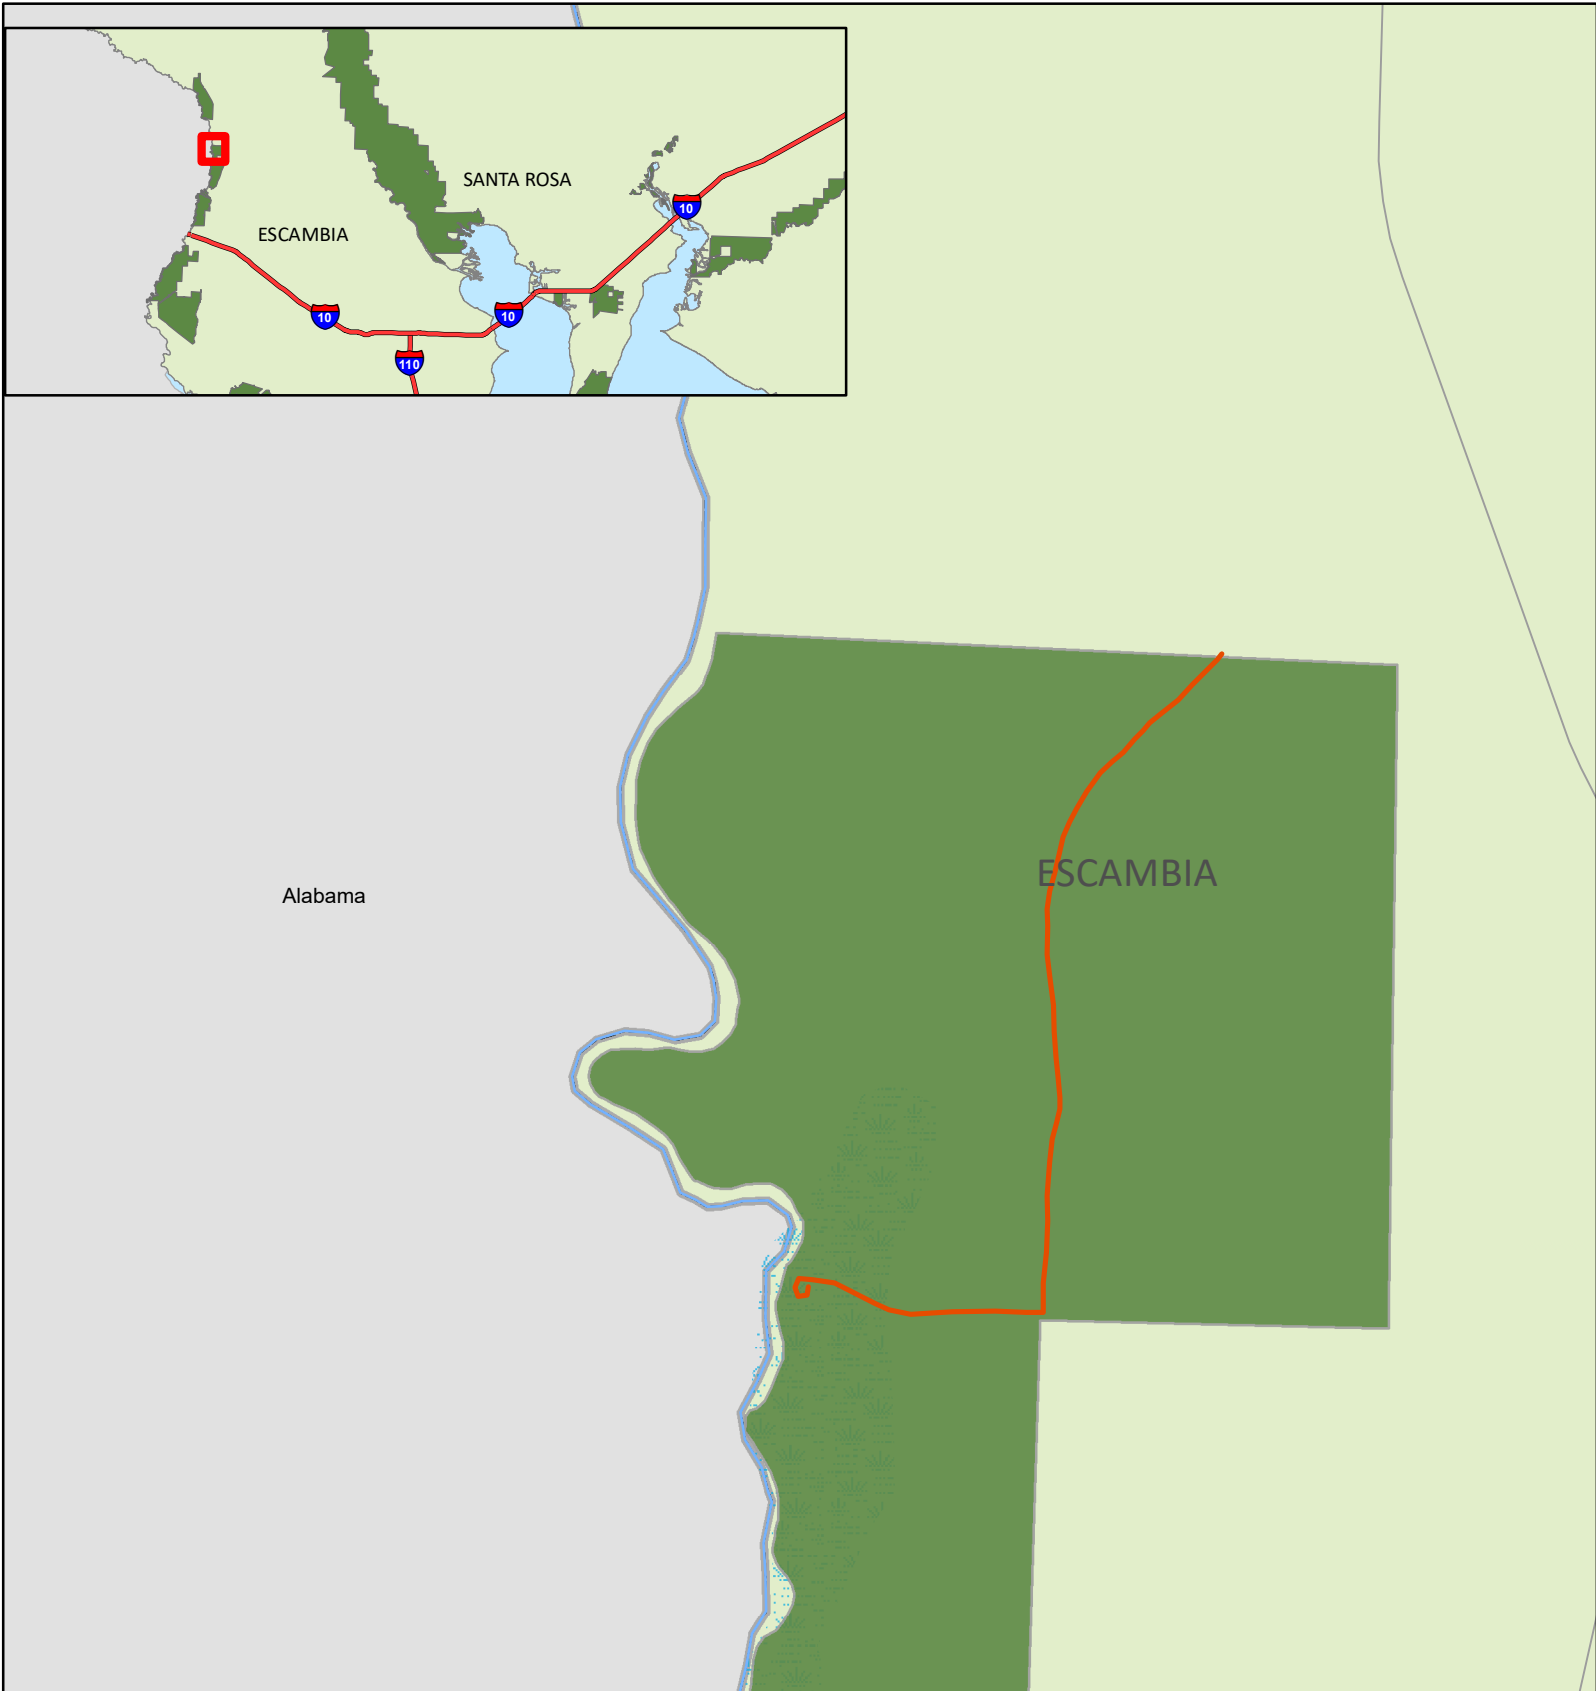

Exhibit Map - The Pipes Road

-  Road Repair
-  Roads
-  NFWMD Owned Lands
-  NFWMD Counties

General Location Map
The Pipes Road Repair
Northwest Florida Water Management District
District Road Repairs

0 0.05 0.1 0.2 Miles

A scale bar showing distances of 0, 0.05, 0.1, and 0.2 miles.