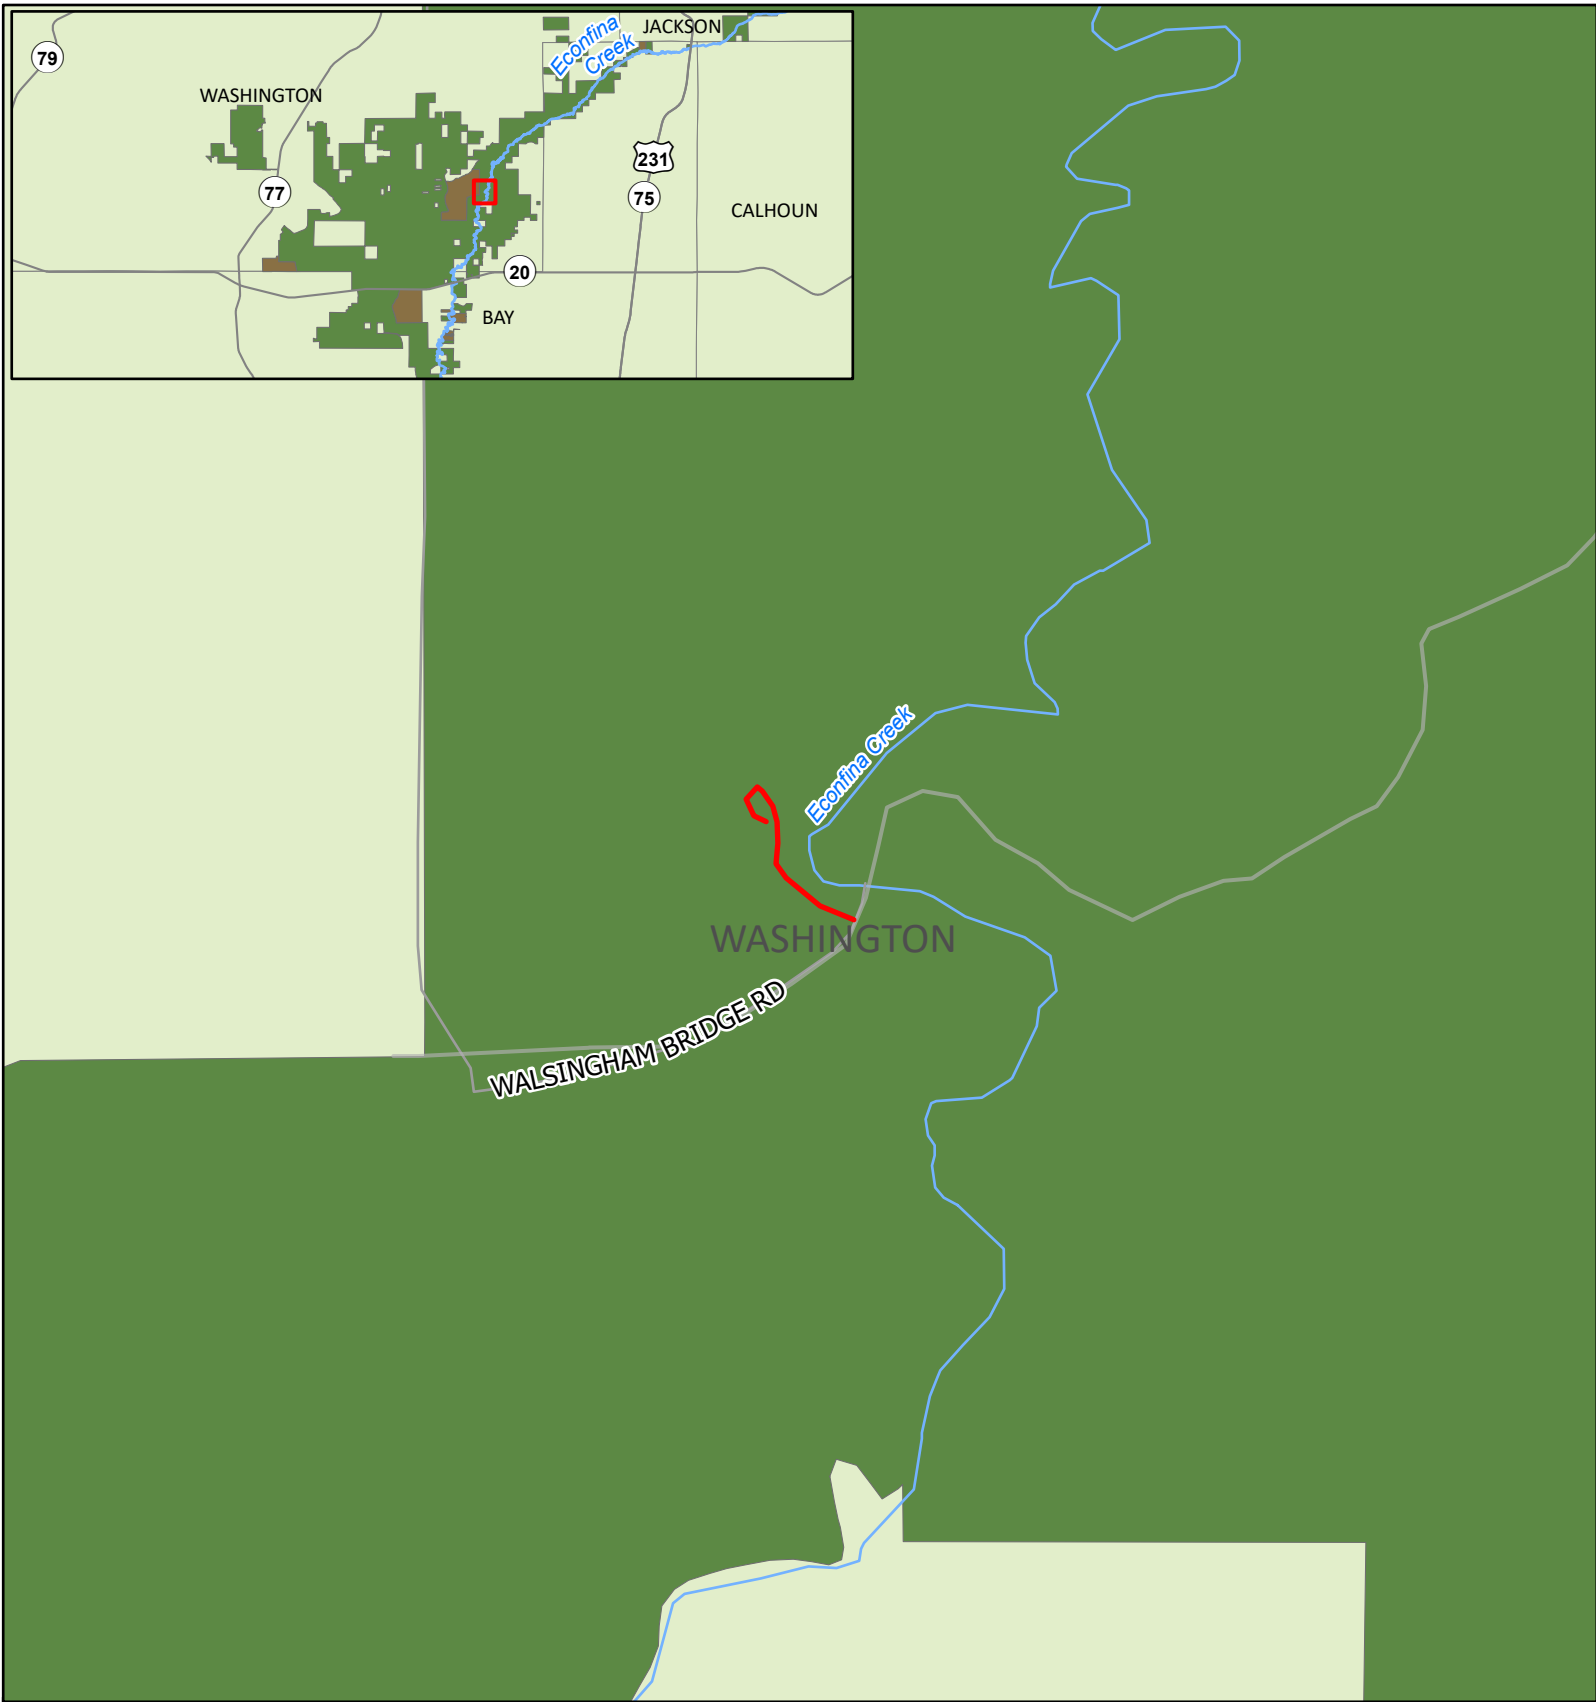

Exhibit Map - Walsingham Campsite Rd

General Location Map
Walsingham Campsite Rd
Northwest Florida Water Management District
District Road Repairs

- Road Repair
- Roads
- NFWMD Owned Lands
- NFWMD Counties

0 375 750 1,500 Feet