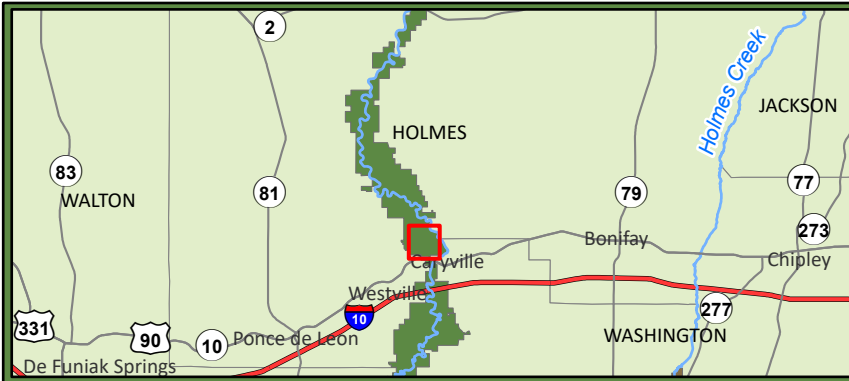

Exhibit Map - Westville Rd

General Location Map
Westville Rd
Northwest Florida Water Management District
District Road Repairs

- Road Repair
- Roads
- NFWMD Owned Lands
- NFWMD Counties

0 0.13 0.25 0.5 Miles