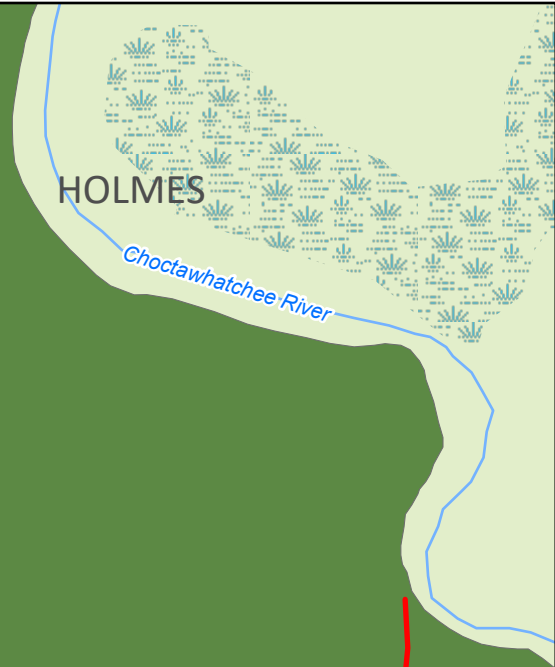

Exhibit Map - Westville Rd

General Location Map
Westville Rd
Northwest Florida Water Management District
District Road Repairs

- Road Repair
- Roads
- NFWMD Owned Lands
- NFWMD Counties

0 0.13 0.25 0.5 Miles