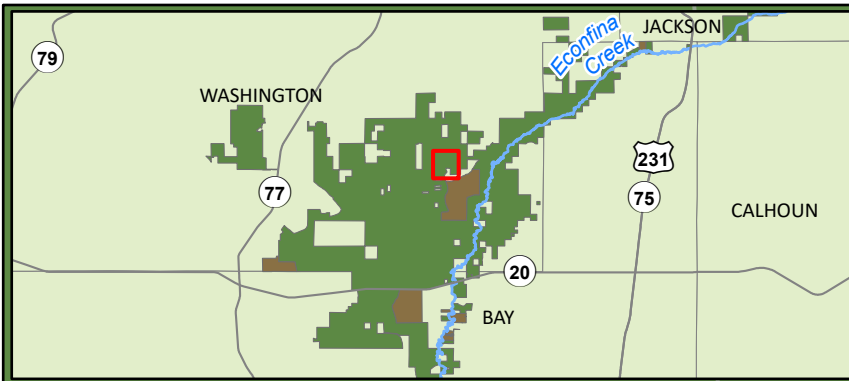

# Exhibit Map - White Oak Landing Rec Site

**General Location Map**  
White Oak Landing Rec Site  
Northwest Florida Water Management District  
District Rec Site Repairs

-  Rec Site Repair
-  Roads
-  NFWMD Owned Lands
-  NFWMD Counties