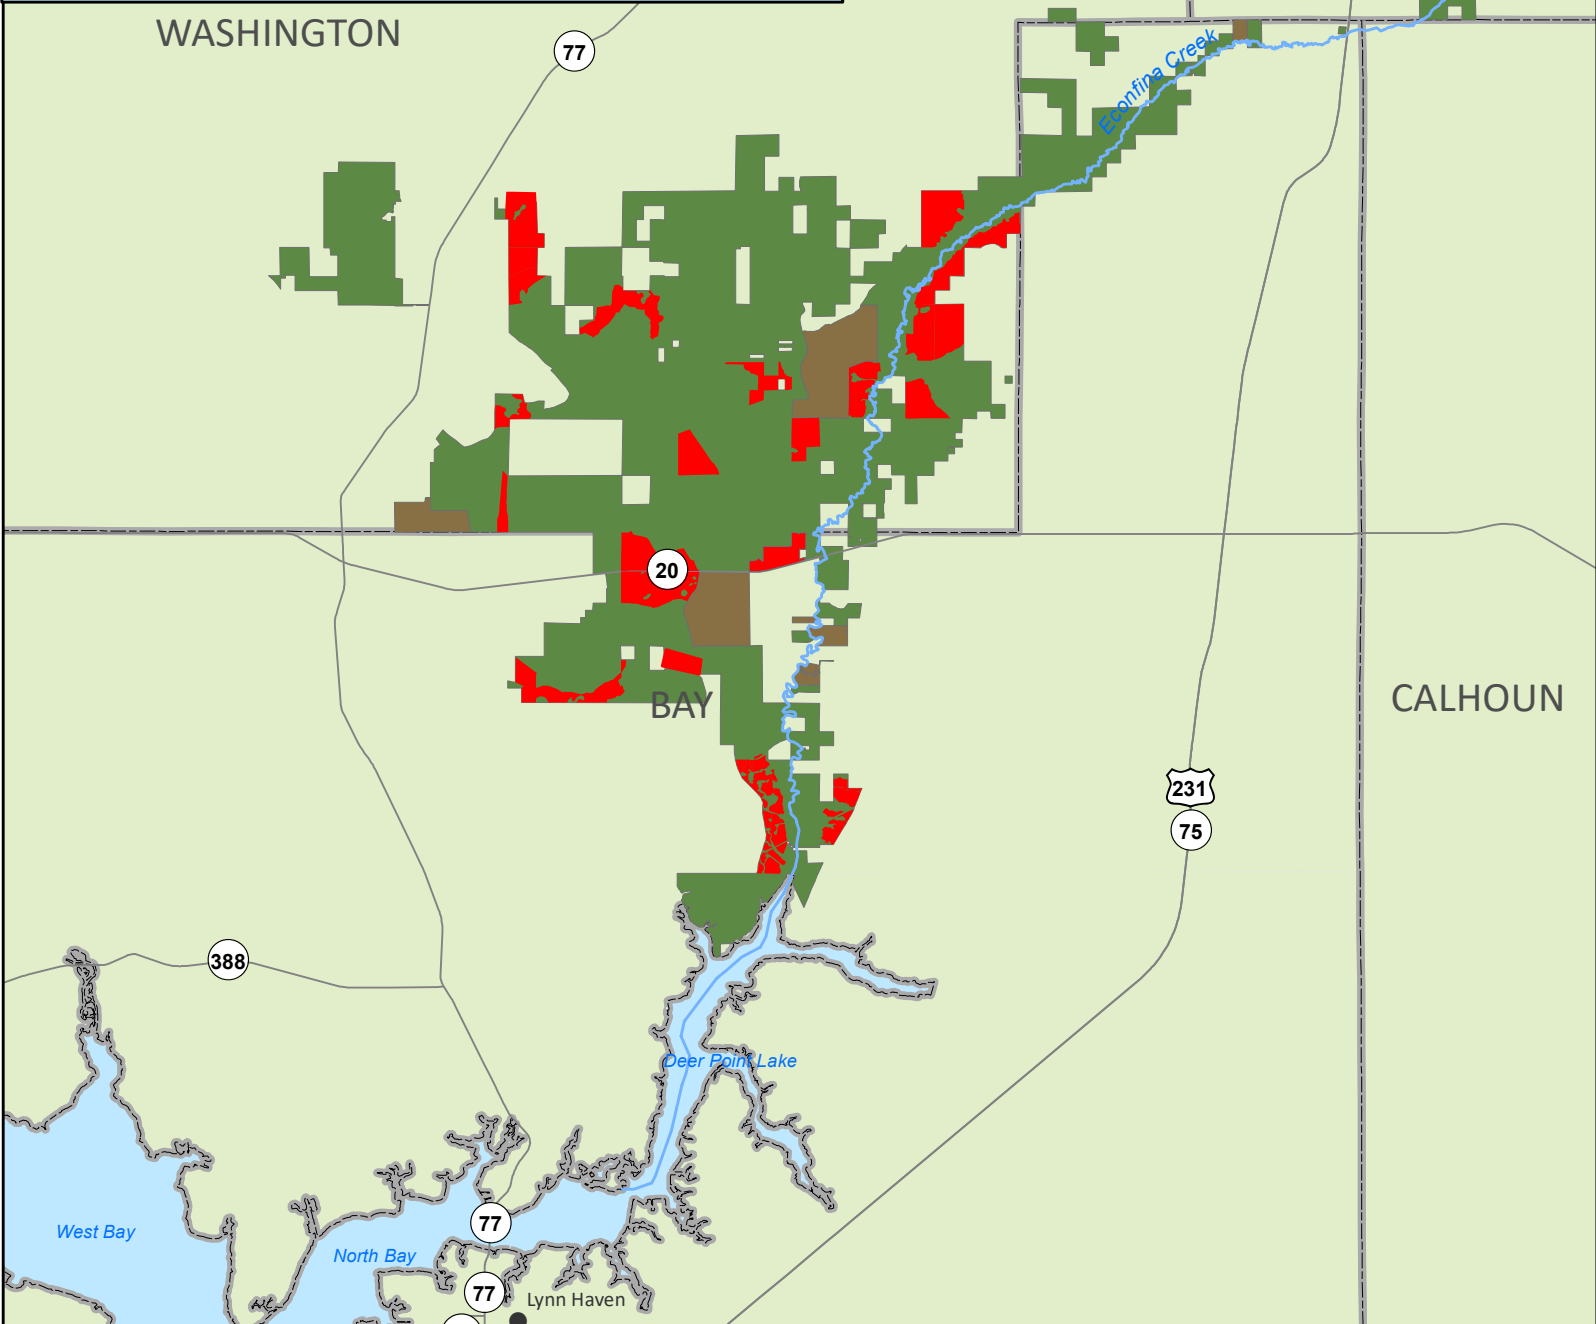

Exhibit Map B

General Location Map
2024 Prescribed Burn Project
Econfina Creek Water Management Area
Bay & Washington Counties, Florida
5523 Acres

-  District Lands
-  District Conservation Easements
-  Burn Areas