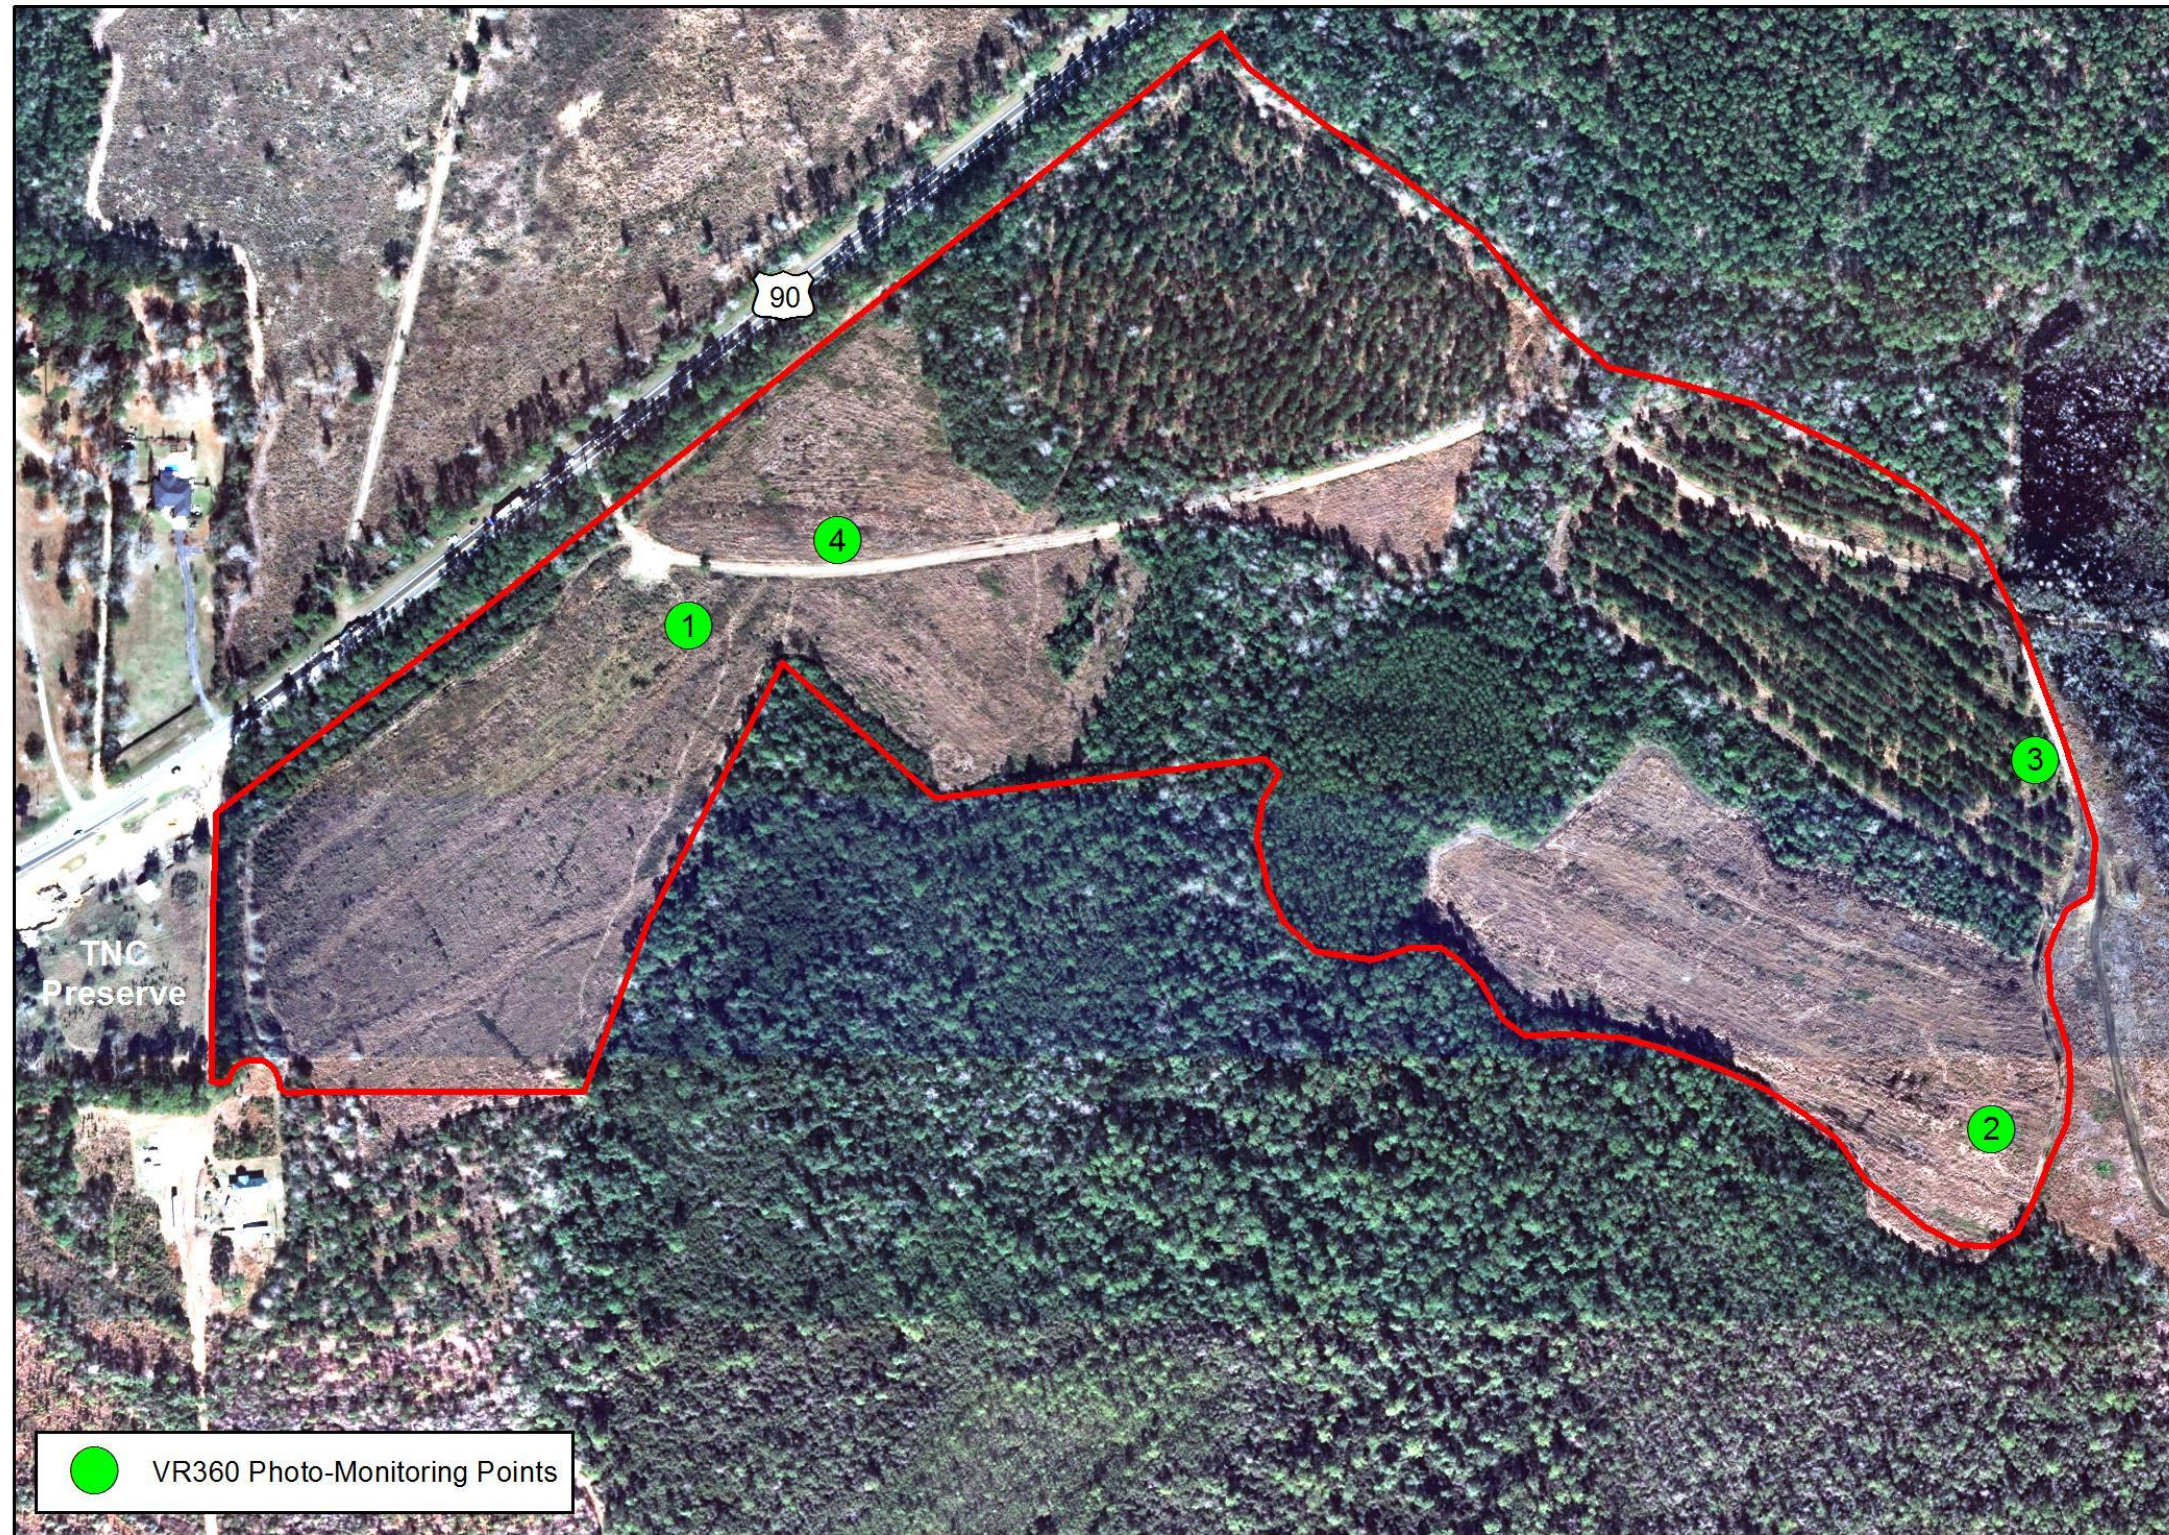

Perdido II Mitigation Site – Panoramic Photo Point No. 1 (2008 – 2023)
(Each Frame Covers ~180°)

Perdido II Photo Point No. 1 – 10/23/2008

Perdido II Photo Point No. 1 – 12/16/2009

Perdido II Photo Point No. 1 – 1/6/2011

Perdido II Photo Point No. 1 – 10/22/2021

Perdido II Photo Point No. 1 – 10/6/2022

Perdido II Photo Point No. 1 – 9/8/2023

Perdido II - Panoramic Photo Points

2013 DOQ