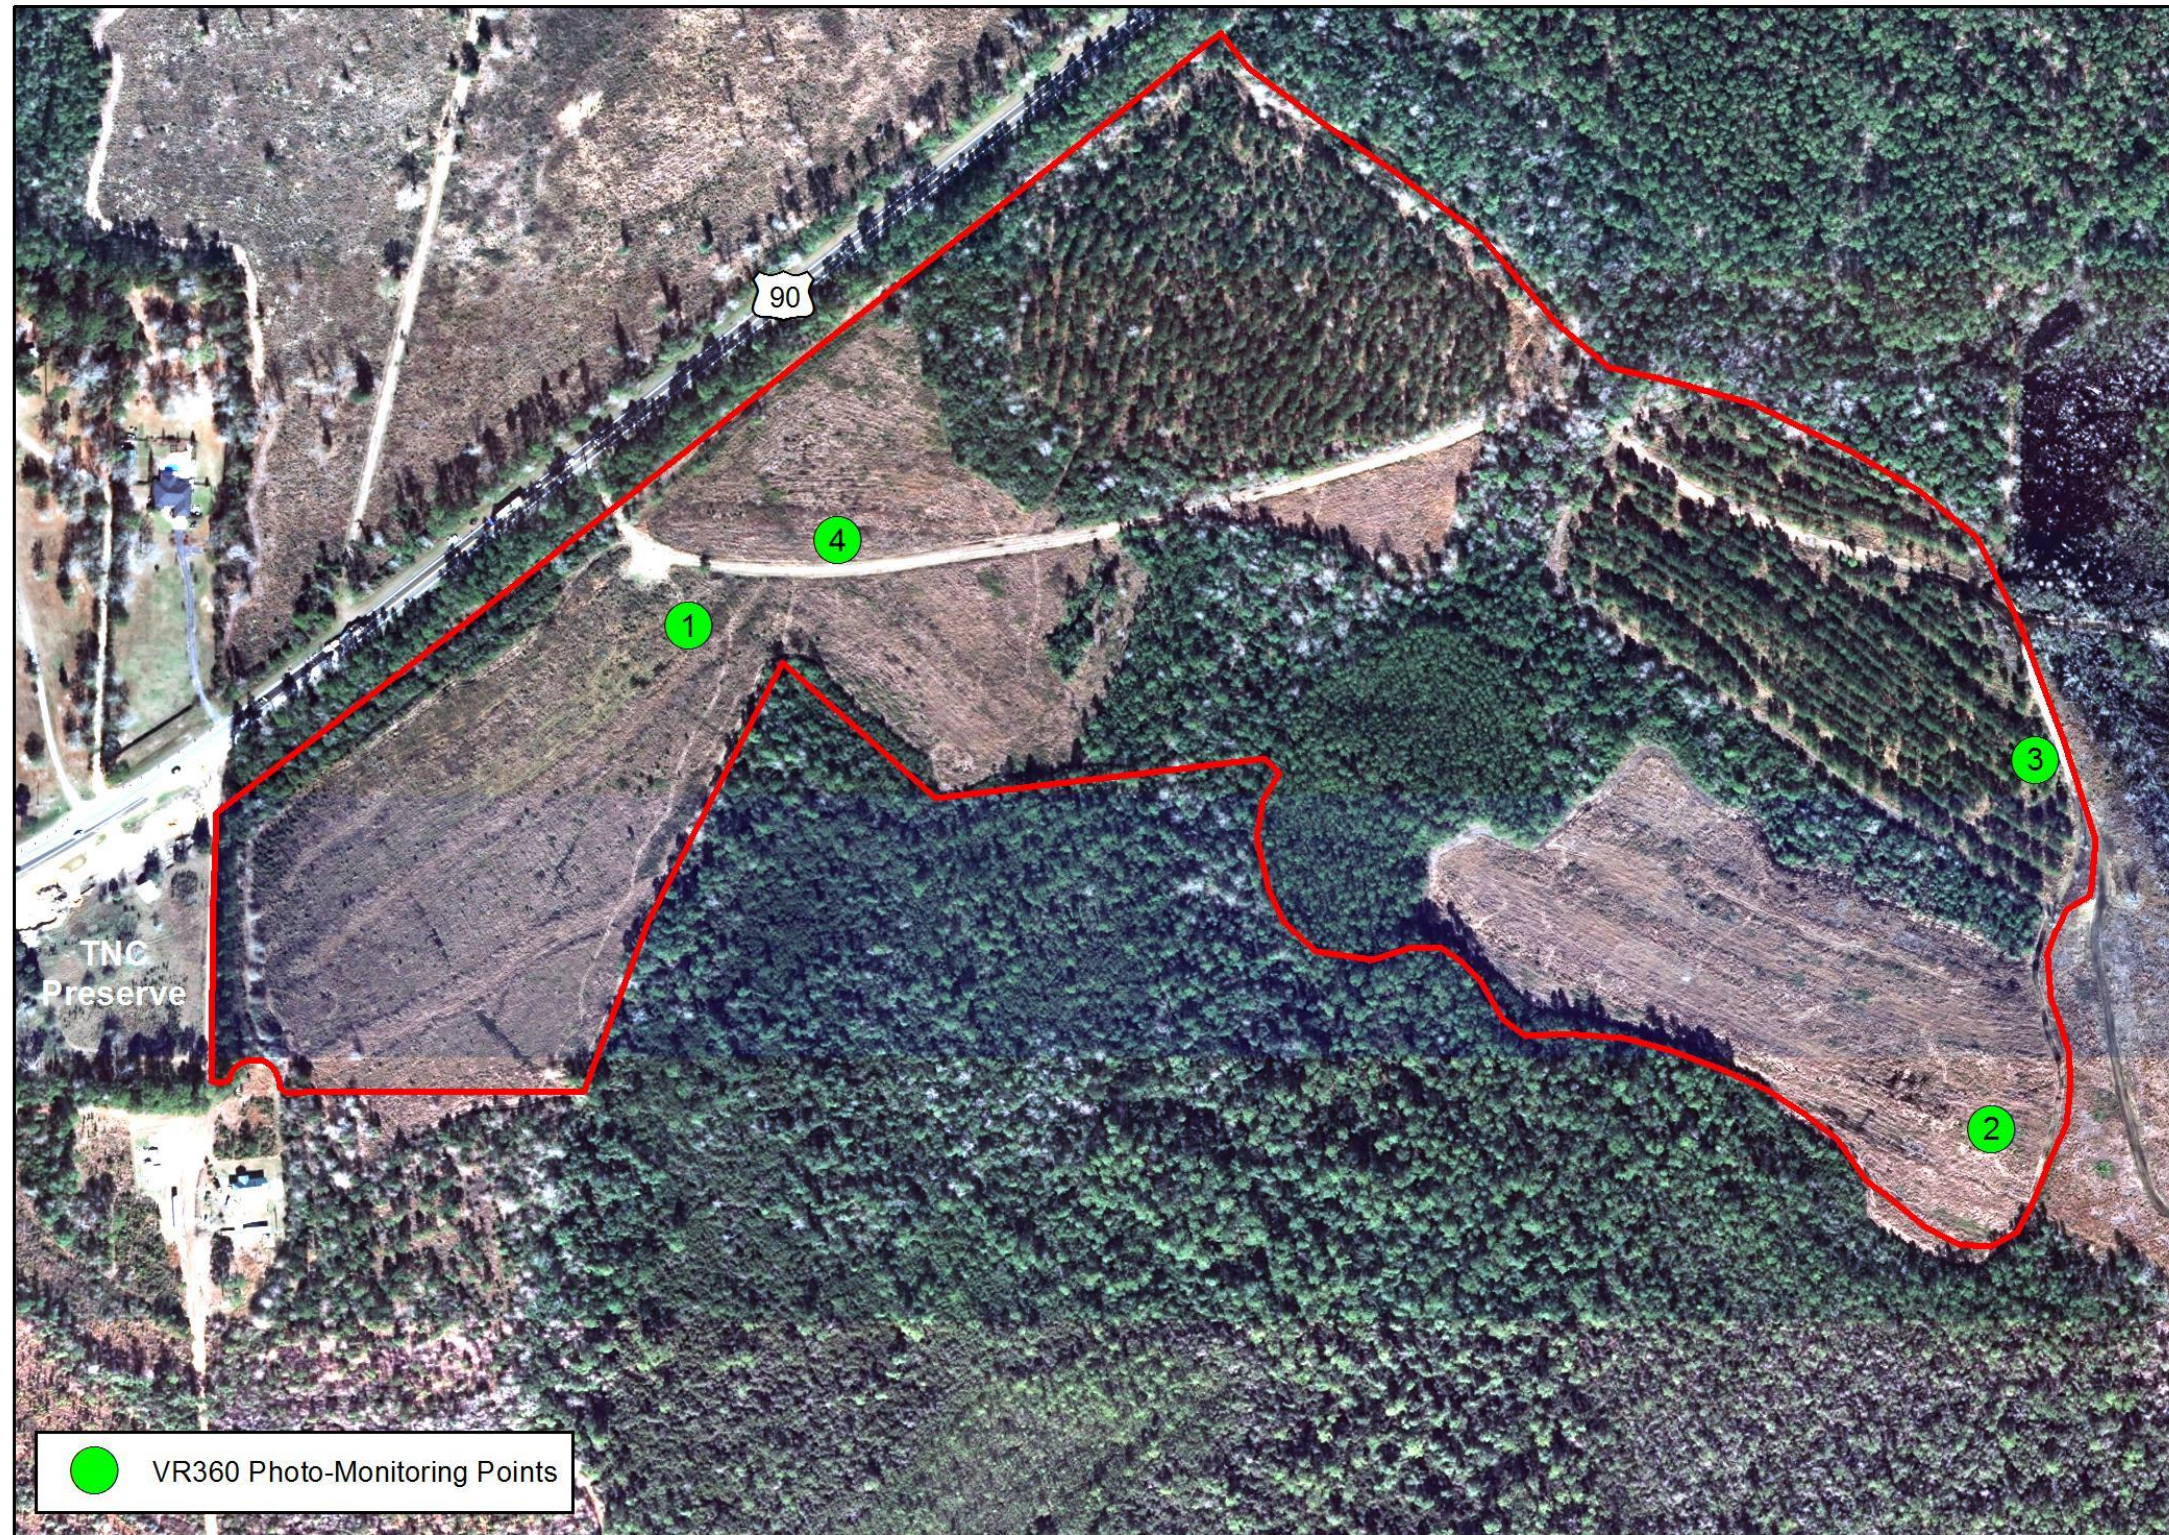

Perdido II Mitigation Site – Panoramic Photo Point No. 2 (2008 – 2023)
(Each Frame Covers ~180°)

Perdido II Photo Point No. 2 – 10/23/2008

Perdido II Photo Point No. 2 – 12/16/2009

Perdido II photo Point No. 2 – 1/6/2011

Perdido II Photo Point No. 2 – 10/22/2021

Perdido II Photo Point No. 2 – 10/6/2022

Perdido II Photo Point No. 2 – 9/8/2023

Perdido II - Panoramic Photo Points

2013 DOQ