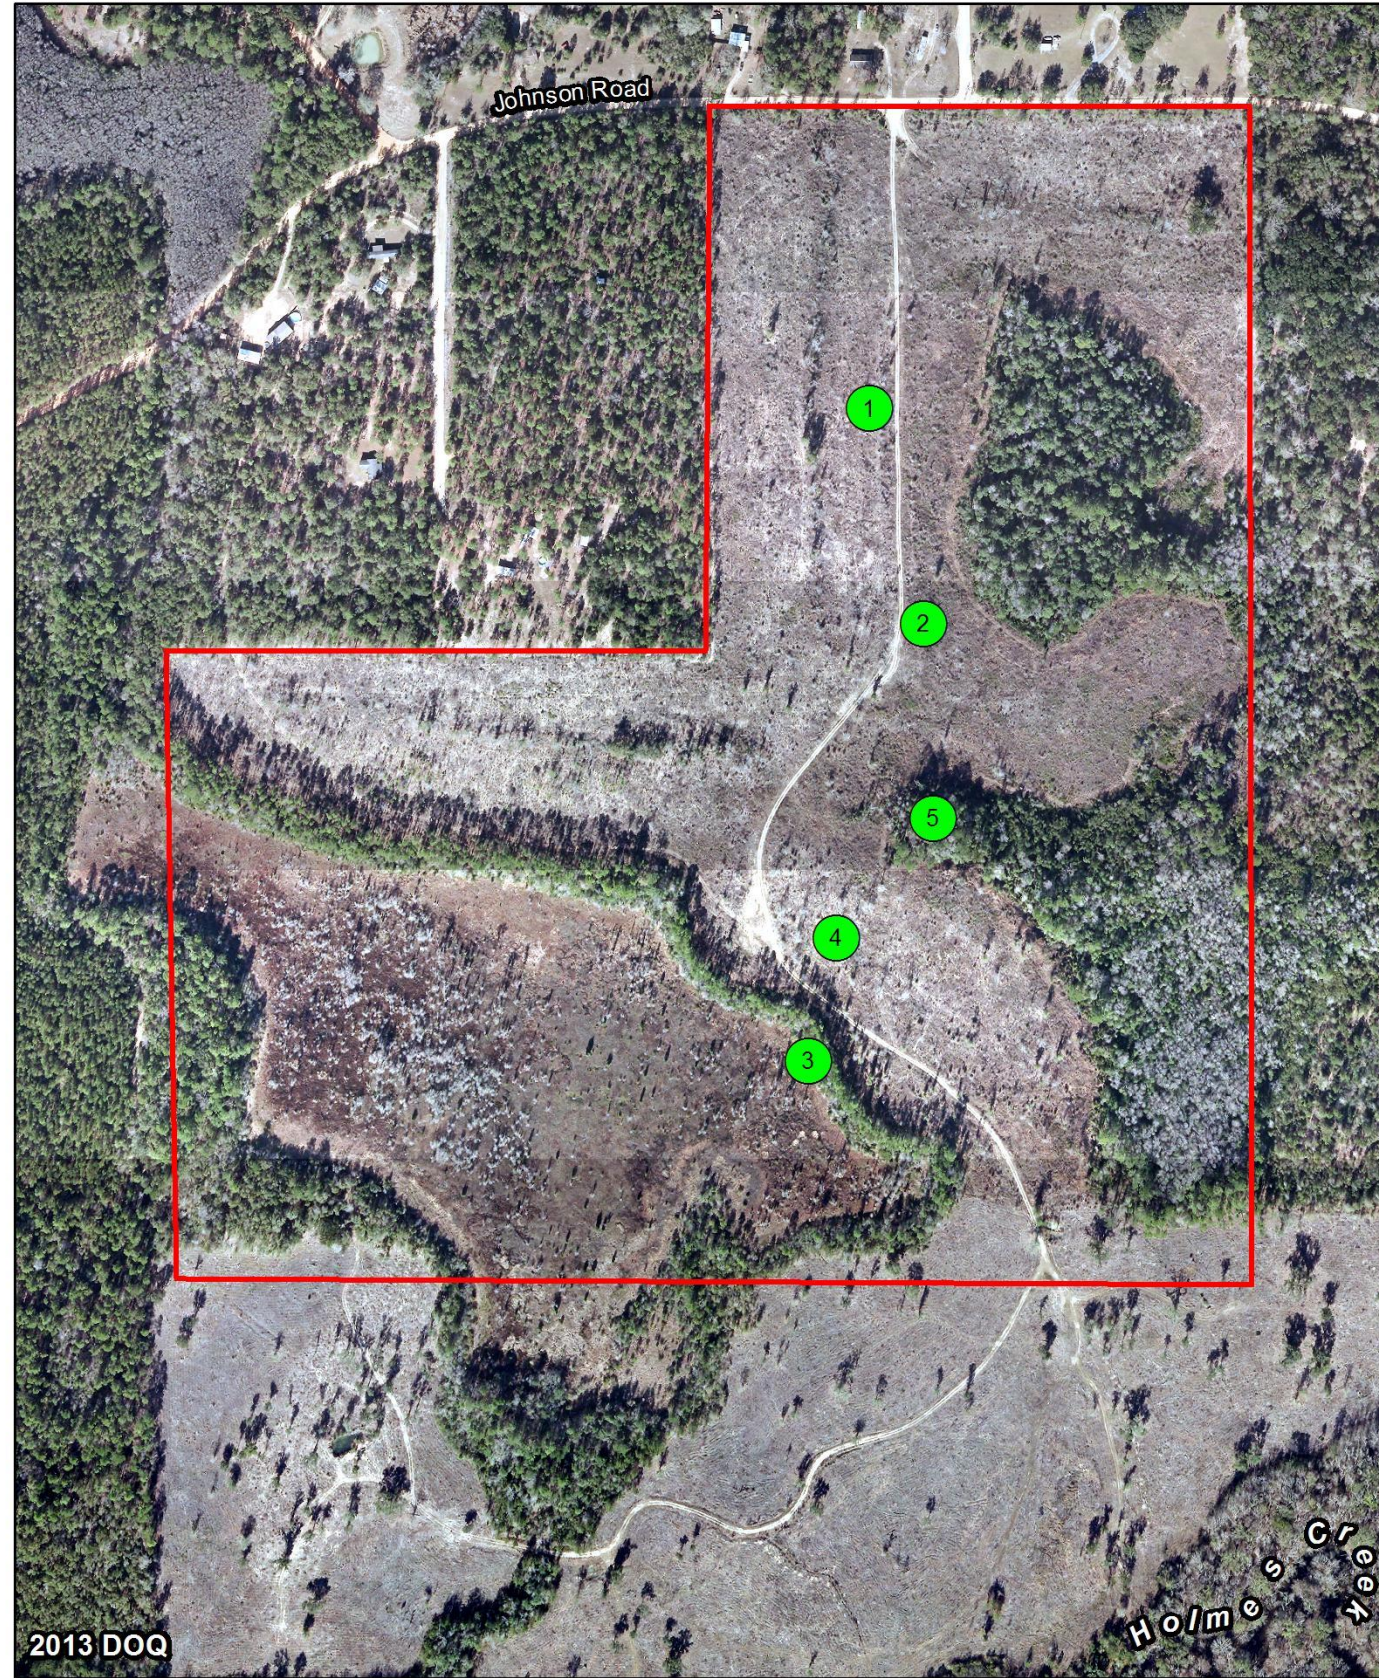

Plum Creek Mitigation Area – Panoramic Photo Point No. 1 (2010 – 2023)
(Each Frame Covers ~180°)

Plum Creek Photo Point No. 1 – 1/19/2010

Plum Creek Photo Point No. 1 – 10/26/2010

Plum Creek Photo Point No. 1 – 10/28/2011

Plum Creek Photo Point No. 1 – 9/18/2018

Plum Creek Photo Point No. 1 – 9/11/2019

Plum Creek Photo Point No. 1 – 9/16/2020

Plum Creek Photo Point No. 1 – 9/23/2021

Plum Creek Photo Point No. 1 – 9/16/2022

Plum Creek Photo Point No. 1 – 9/11/2023

Plum Creek Mitigation Area - Panoramic Photo Points

0 1,000 2,000 Feet