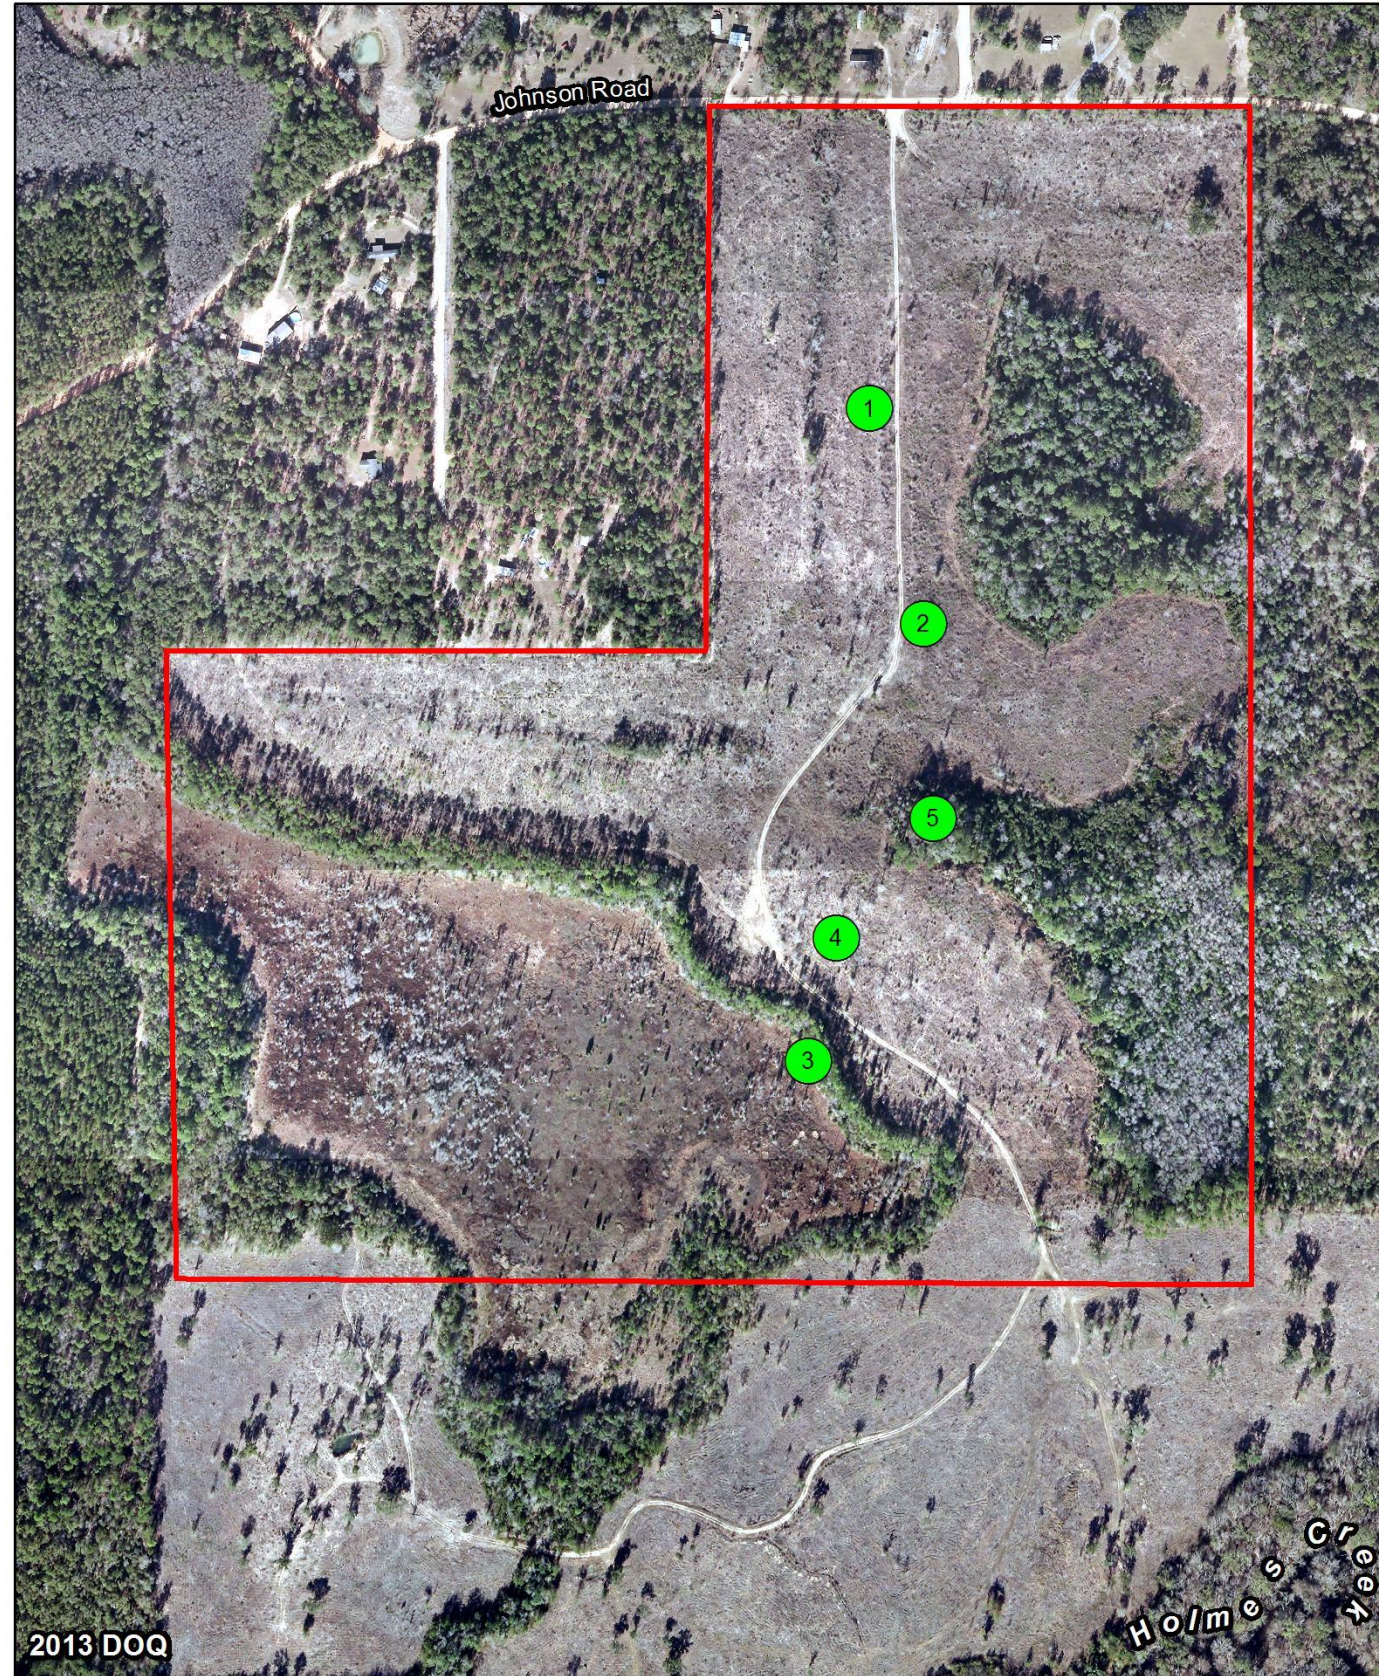

Plum Creek Photo Point No. 3 – 11/2/2017 (Note ponding from recent beaver activity)

Plum Creek Photo Point No. 3 (Approximate) – 9/18/2018

Plum Creek Photo Point No. 3 (Approximate) – 9/11/2019

Plum Creek Photo Point No. 3 (Approximate) – 9/16/2020

Plum Creek Photo Point No. 3 (Approximate) – 9/23/2021

Plum Creek Photo Point No. 3 (Approximate) – 9/16/2022

Plum Creek Photo Point No. 3 (Approximate) – 9/11/2023

# Plum Creek Mitigation Area - Panoramic Photo Points

2013 DOQ