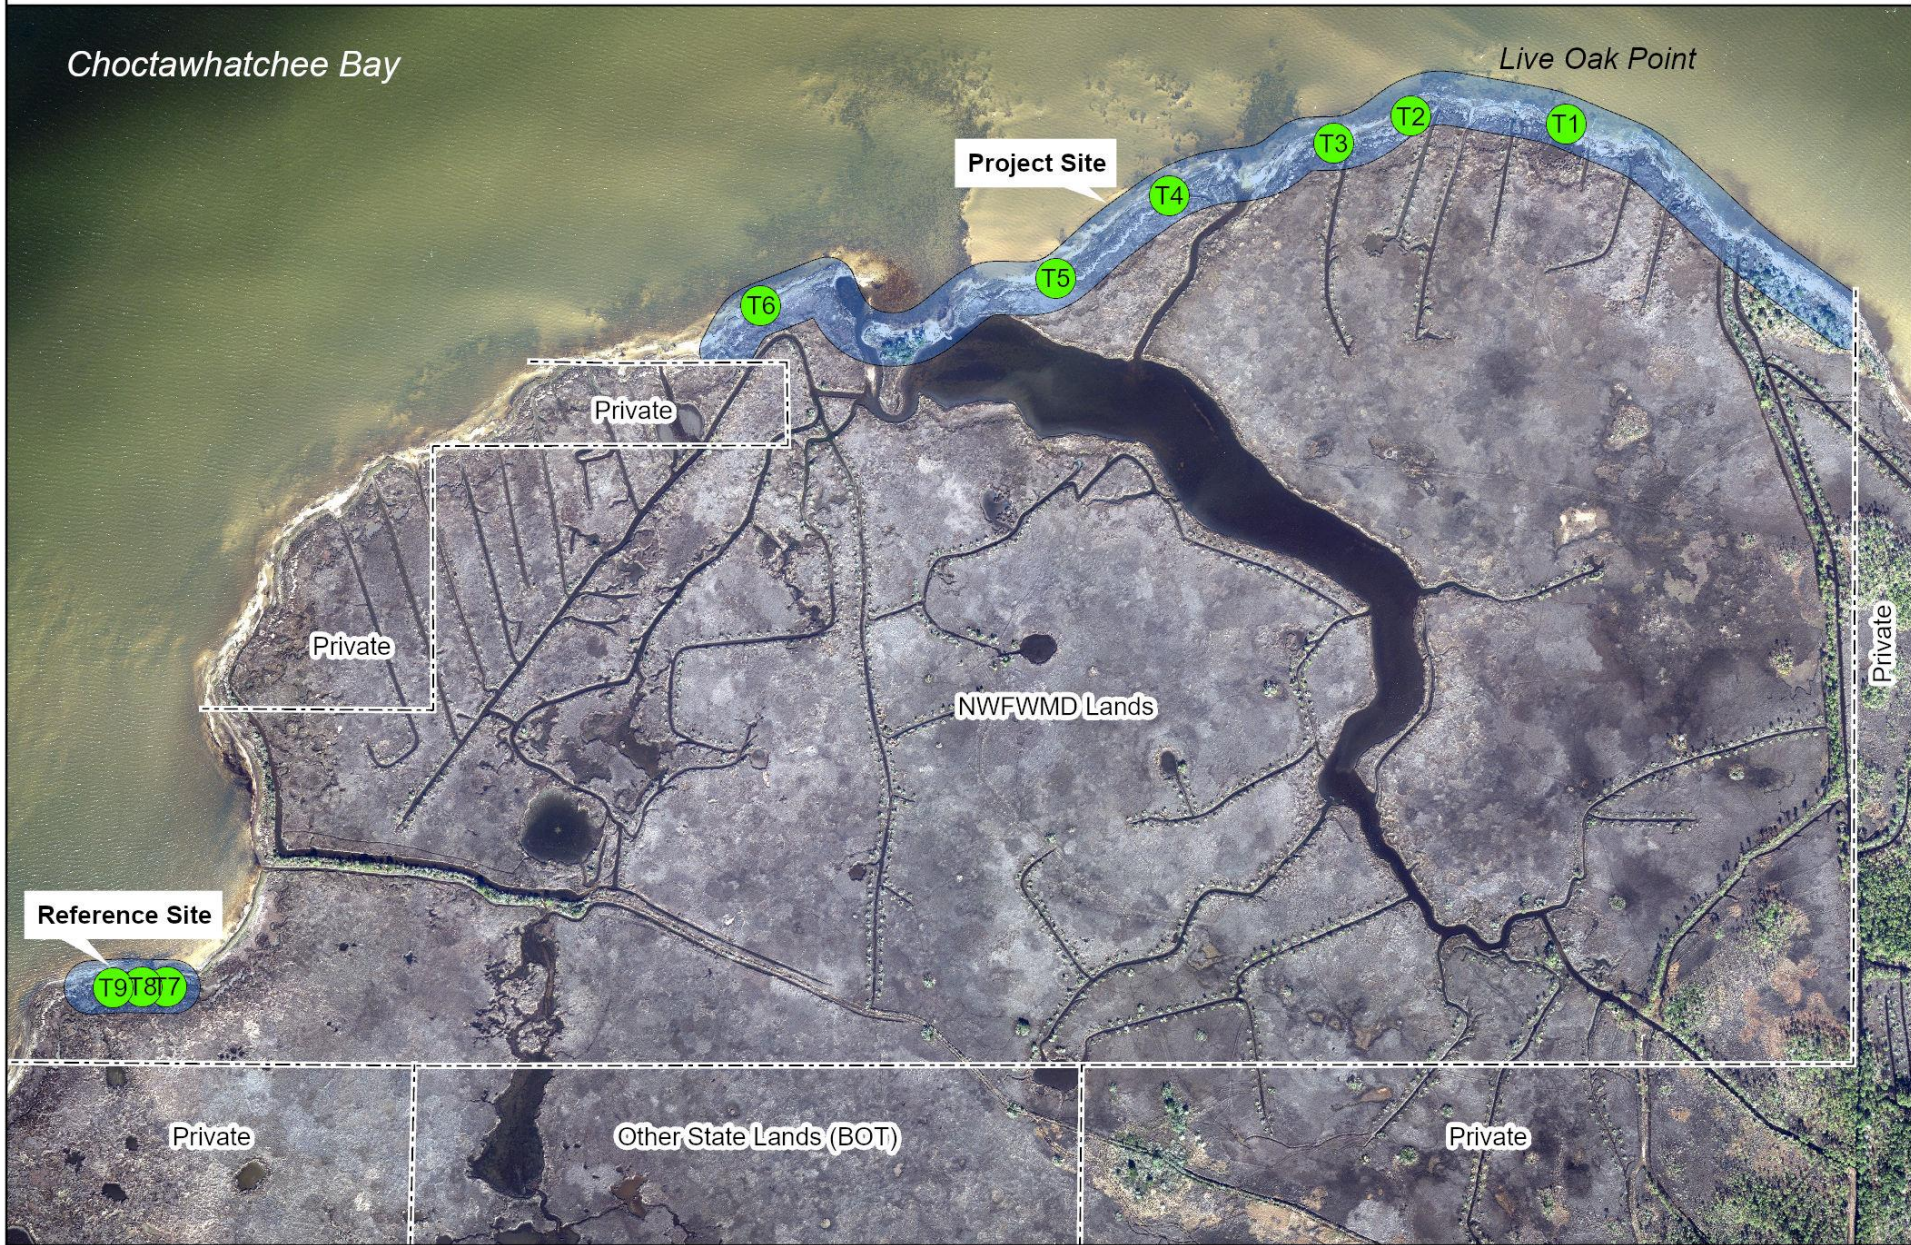

**Live Oak Point Living Shorelines
Panoramic Photo Monitoring on Vegetation Transects
2023**

PHOTO POINT T2 (EAST VIEW)

Photo Point T2 – 10/18/2023 (Looking Approximately East)

PHOTO POINT T2 (WEST VIEW)

Photo Point T2 – 10/18/2023 (Looking Approximately West)

Live Oak Point Living Shorelines - Panoramic Photo Points on Vegetation Transects

● Panoramic Photo Points T1 - T9
(Located on Vegetation Transects)

0 0.2 0.4 Miles

2022 DOQ