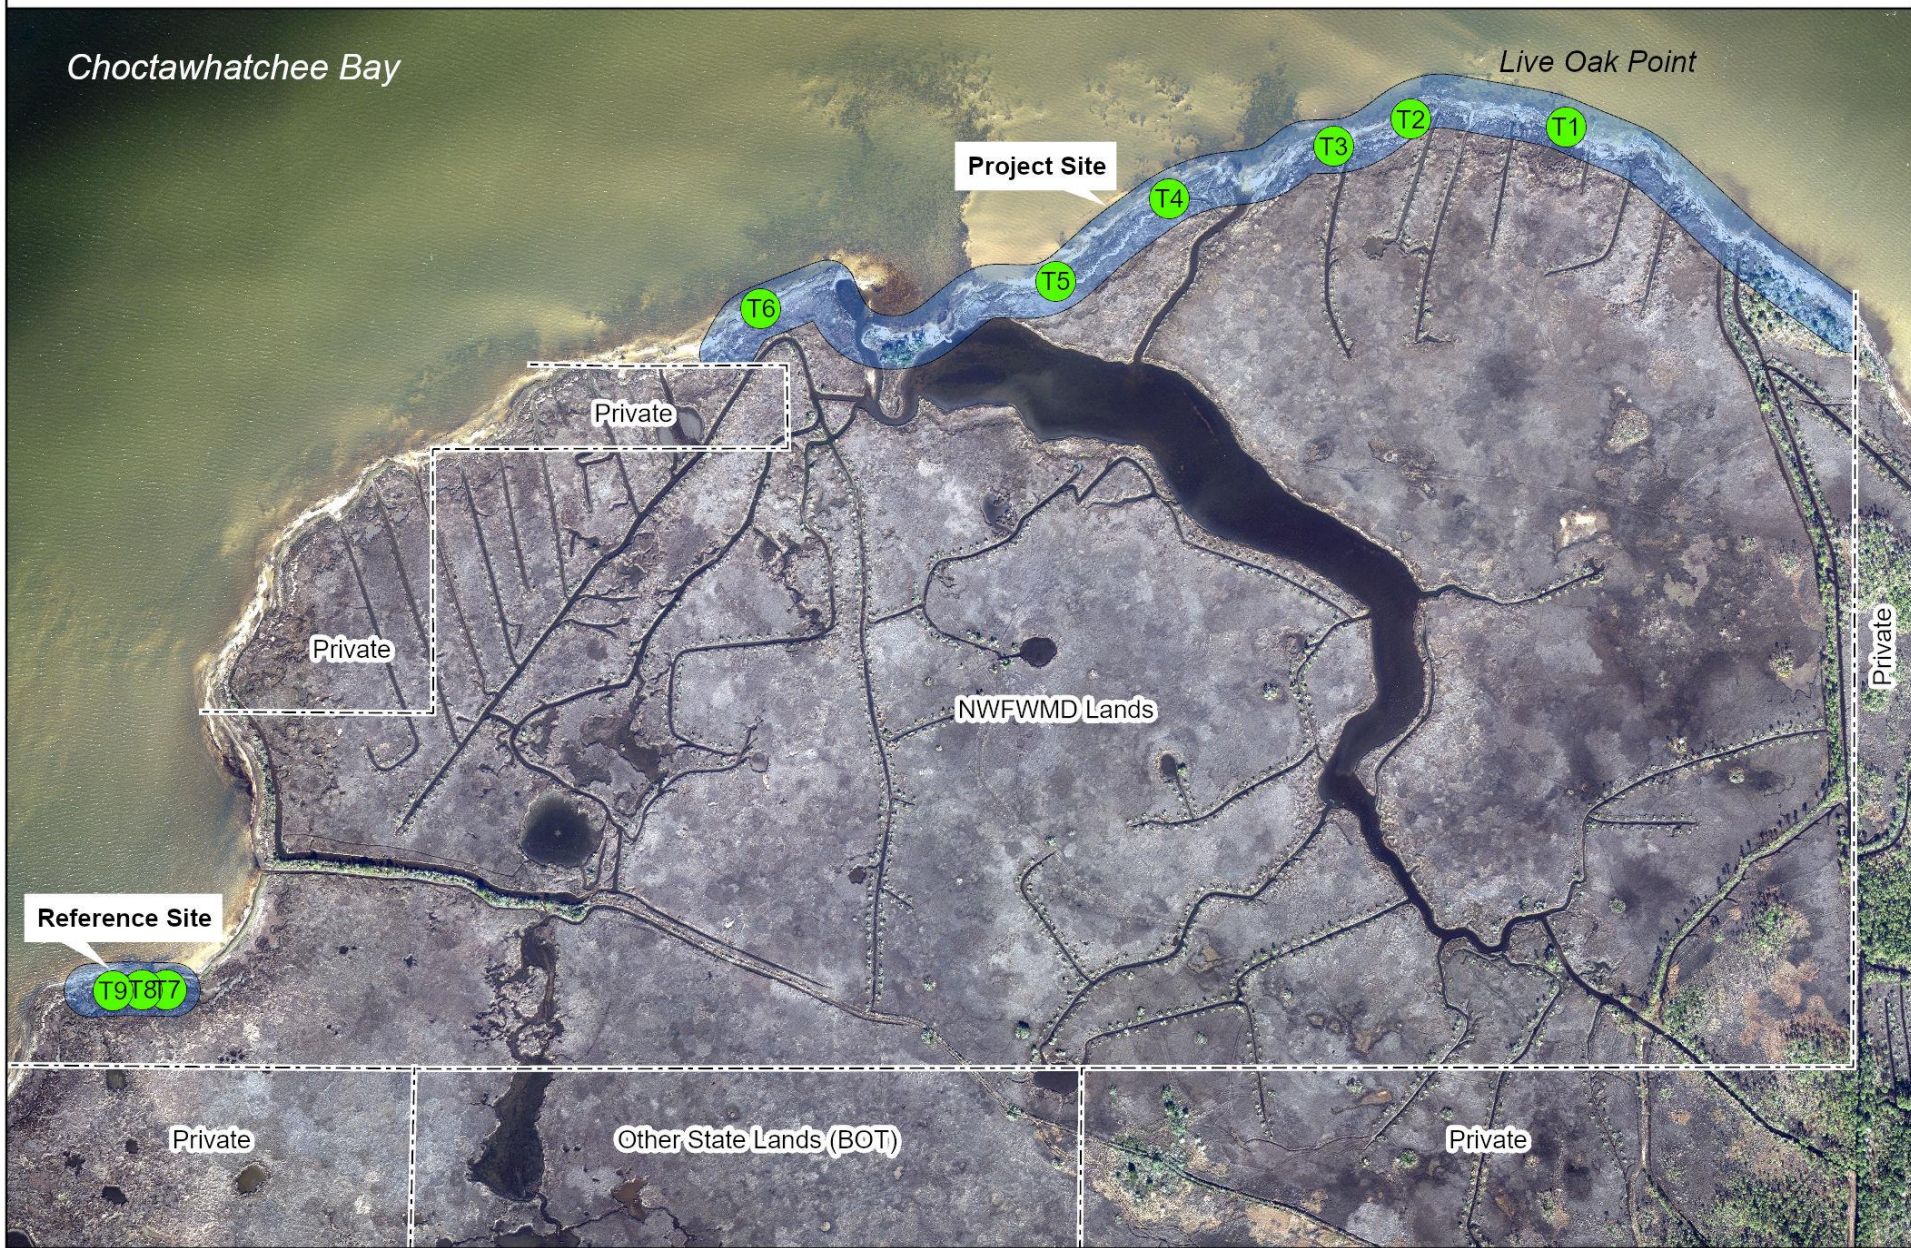

Live Oak Point Living Shorelines
Panoramic Photo Monitoring on Vegetation Transects
2023

PHOTO POINT T5 (EAST VIEW)

Photo Point T5 – 10/18/2023 (Looking Approximately East)

PHOTO POINT T5 (WEST VIEW)

Photo Point T5 – 10/18/2023 (Looking Approximately West)

Live Oak Point Living Shorelines - Panoramic Photo Points on Vegetation Transects

● Panoramic Photo Points T1 - T9
(Located on Vegetation Transects)

0 0.2 0.4 Miles

2022 DOQ