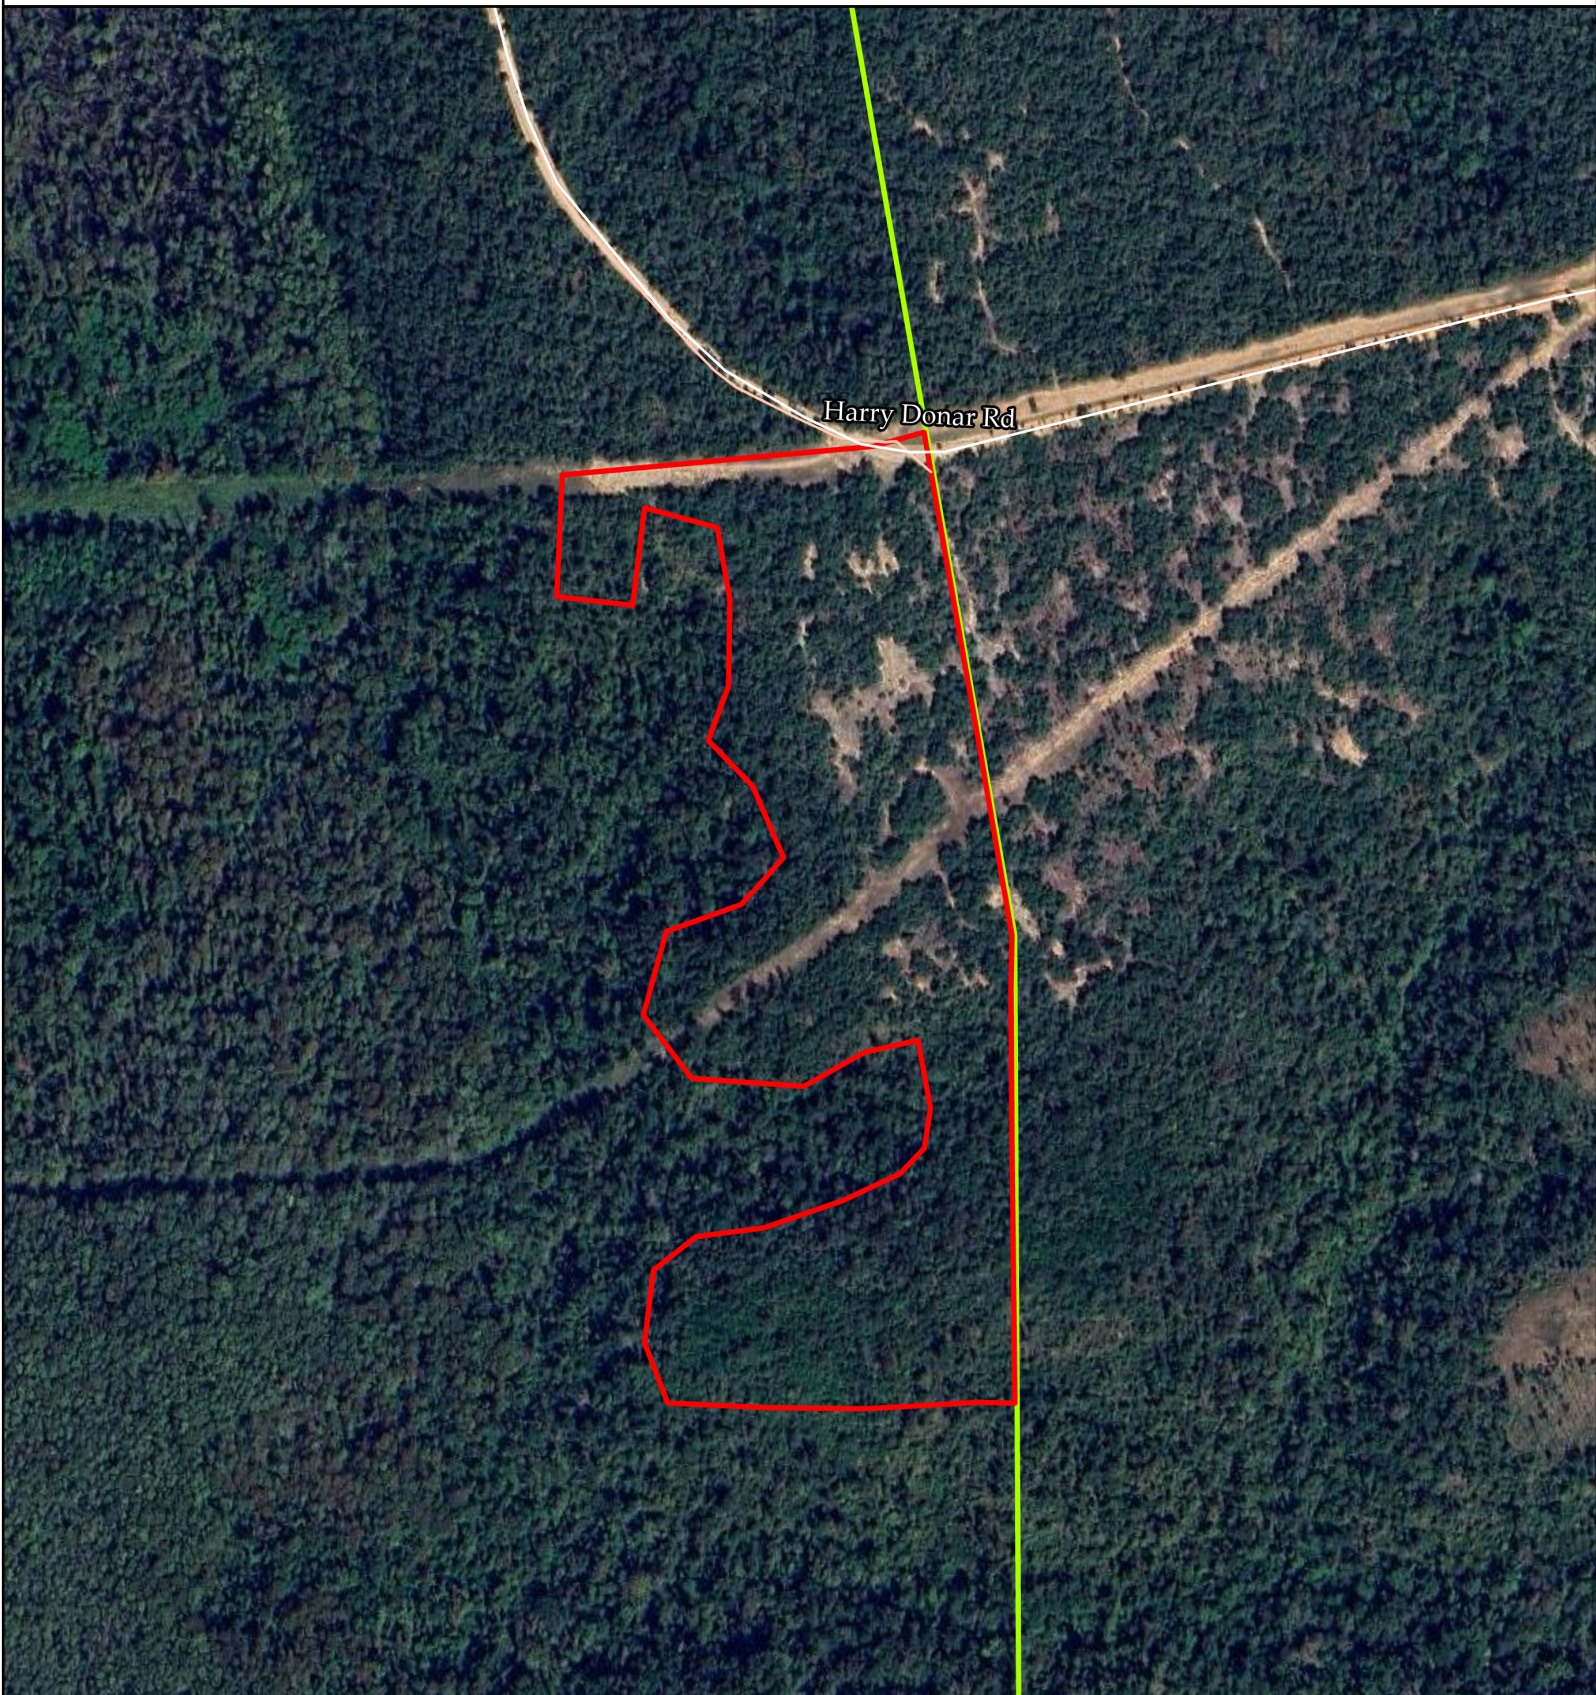

Exhibit Map

-  Beaverdam Creek Unit
-  NFWMD Owned Lands

Beaverdam Creek Unit
Apalachicola River Water Management Area
Liberty County, Florida
26 Acres