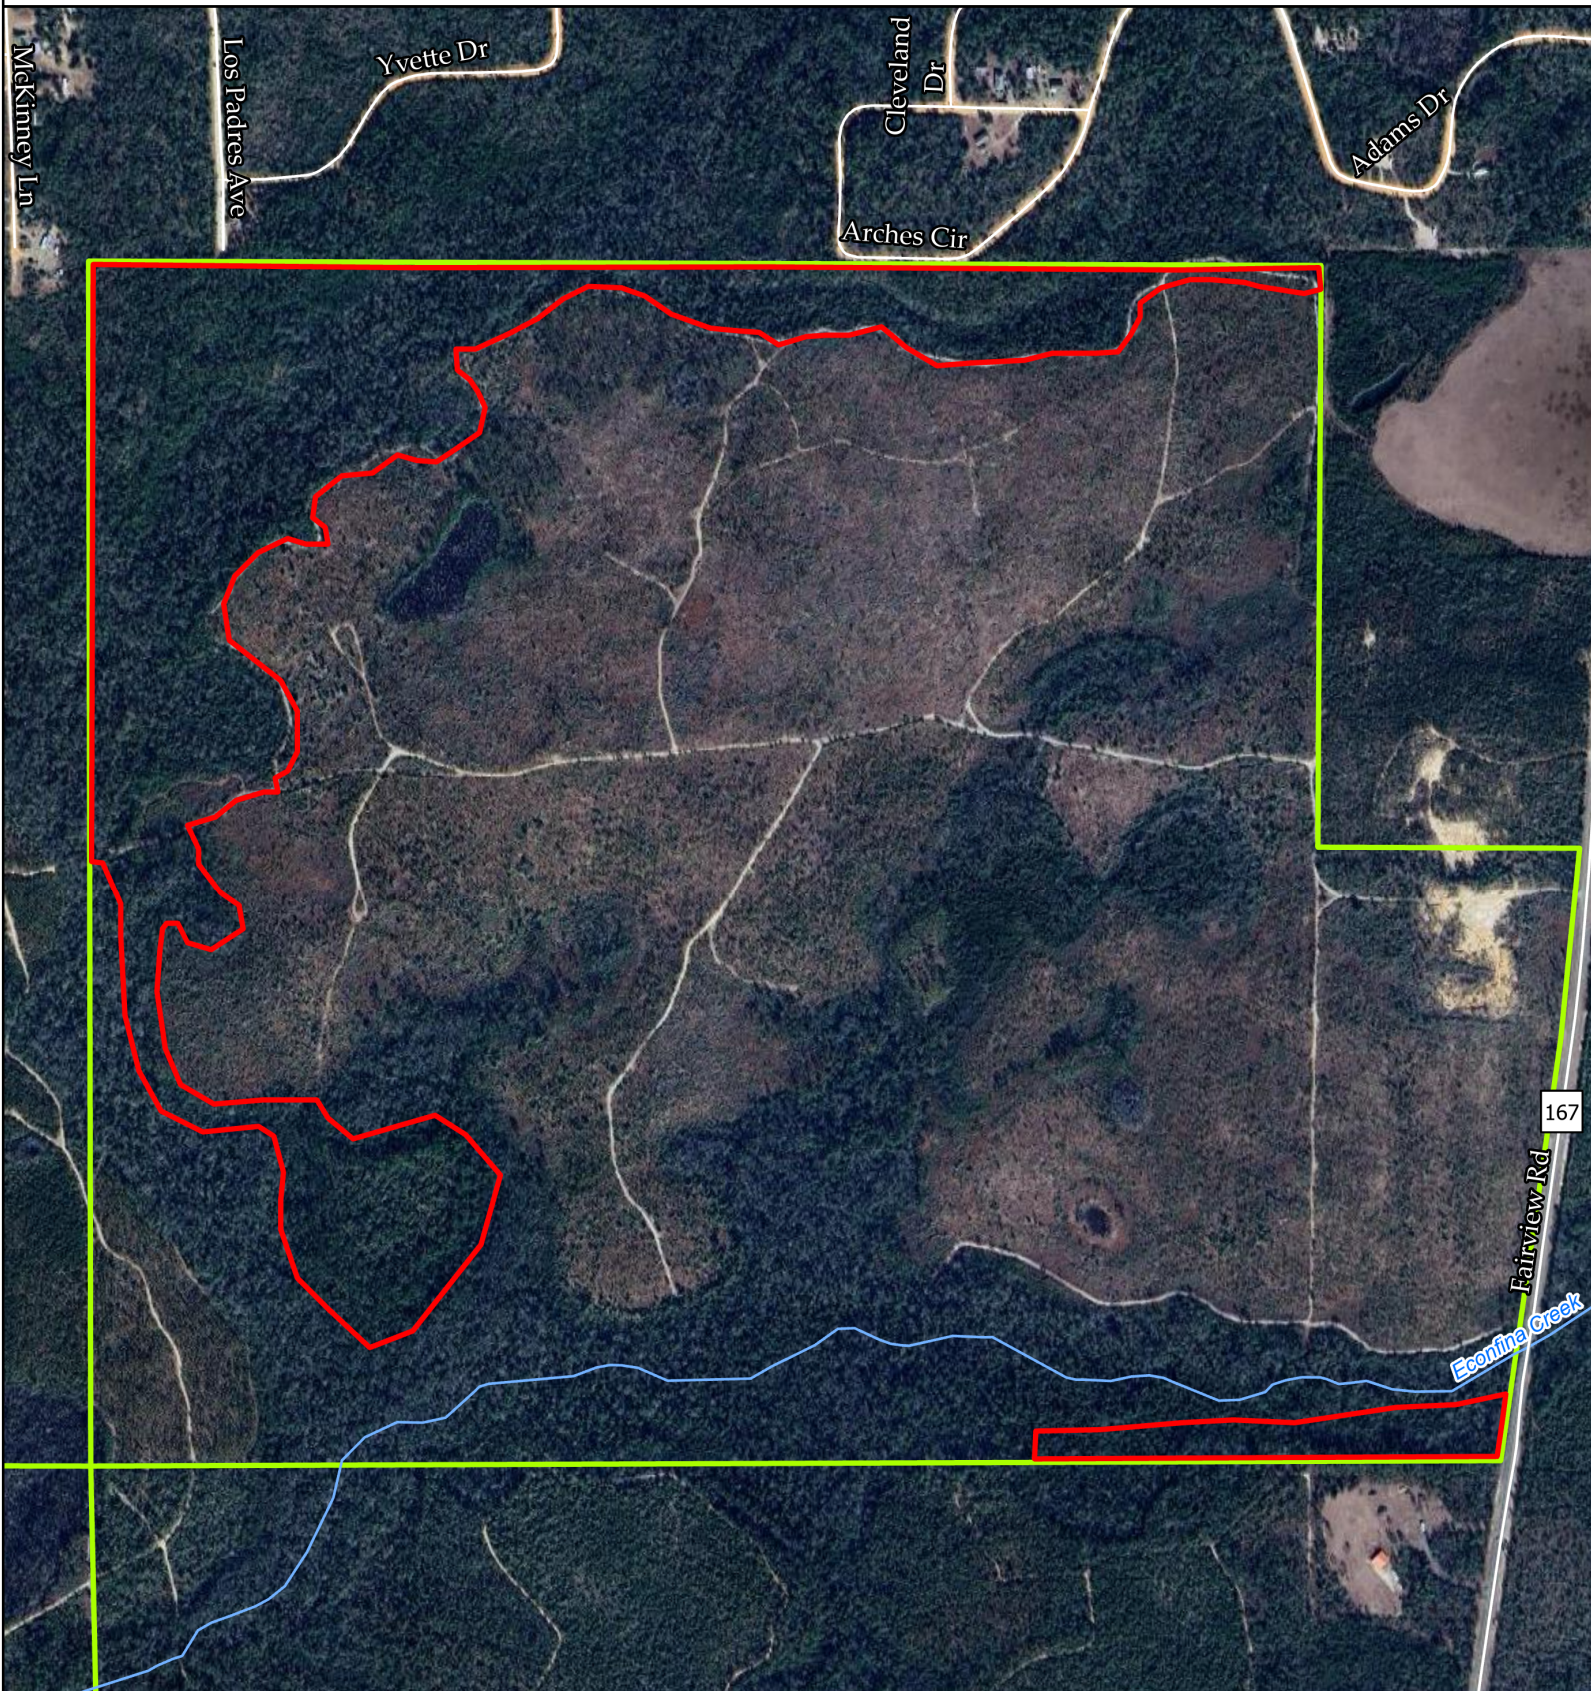

Exhibit Map

-  St Andrews Unit
-  NFWMD Owned Lands

St. Andrews Unit
Econfina Creek Water Management Area
Jackson County, Florida
60 Acres