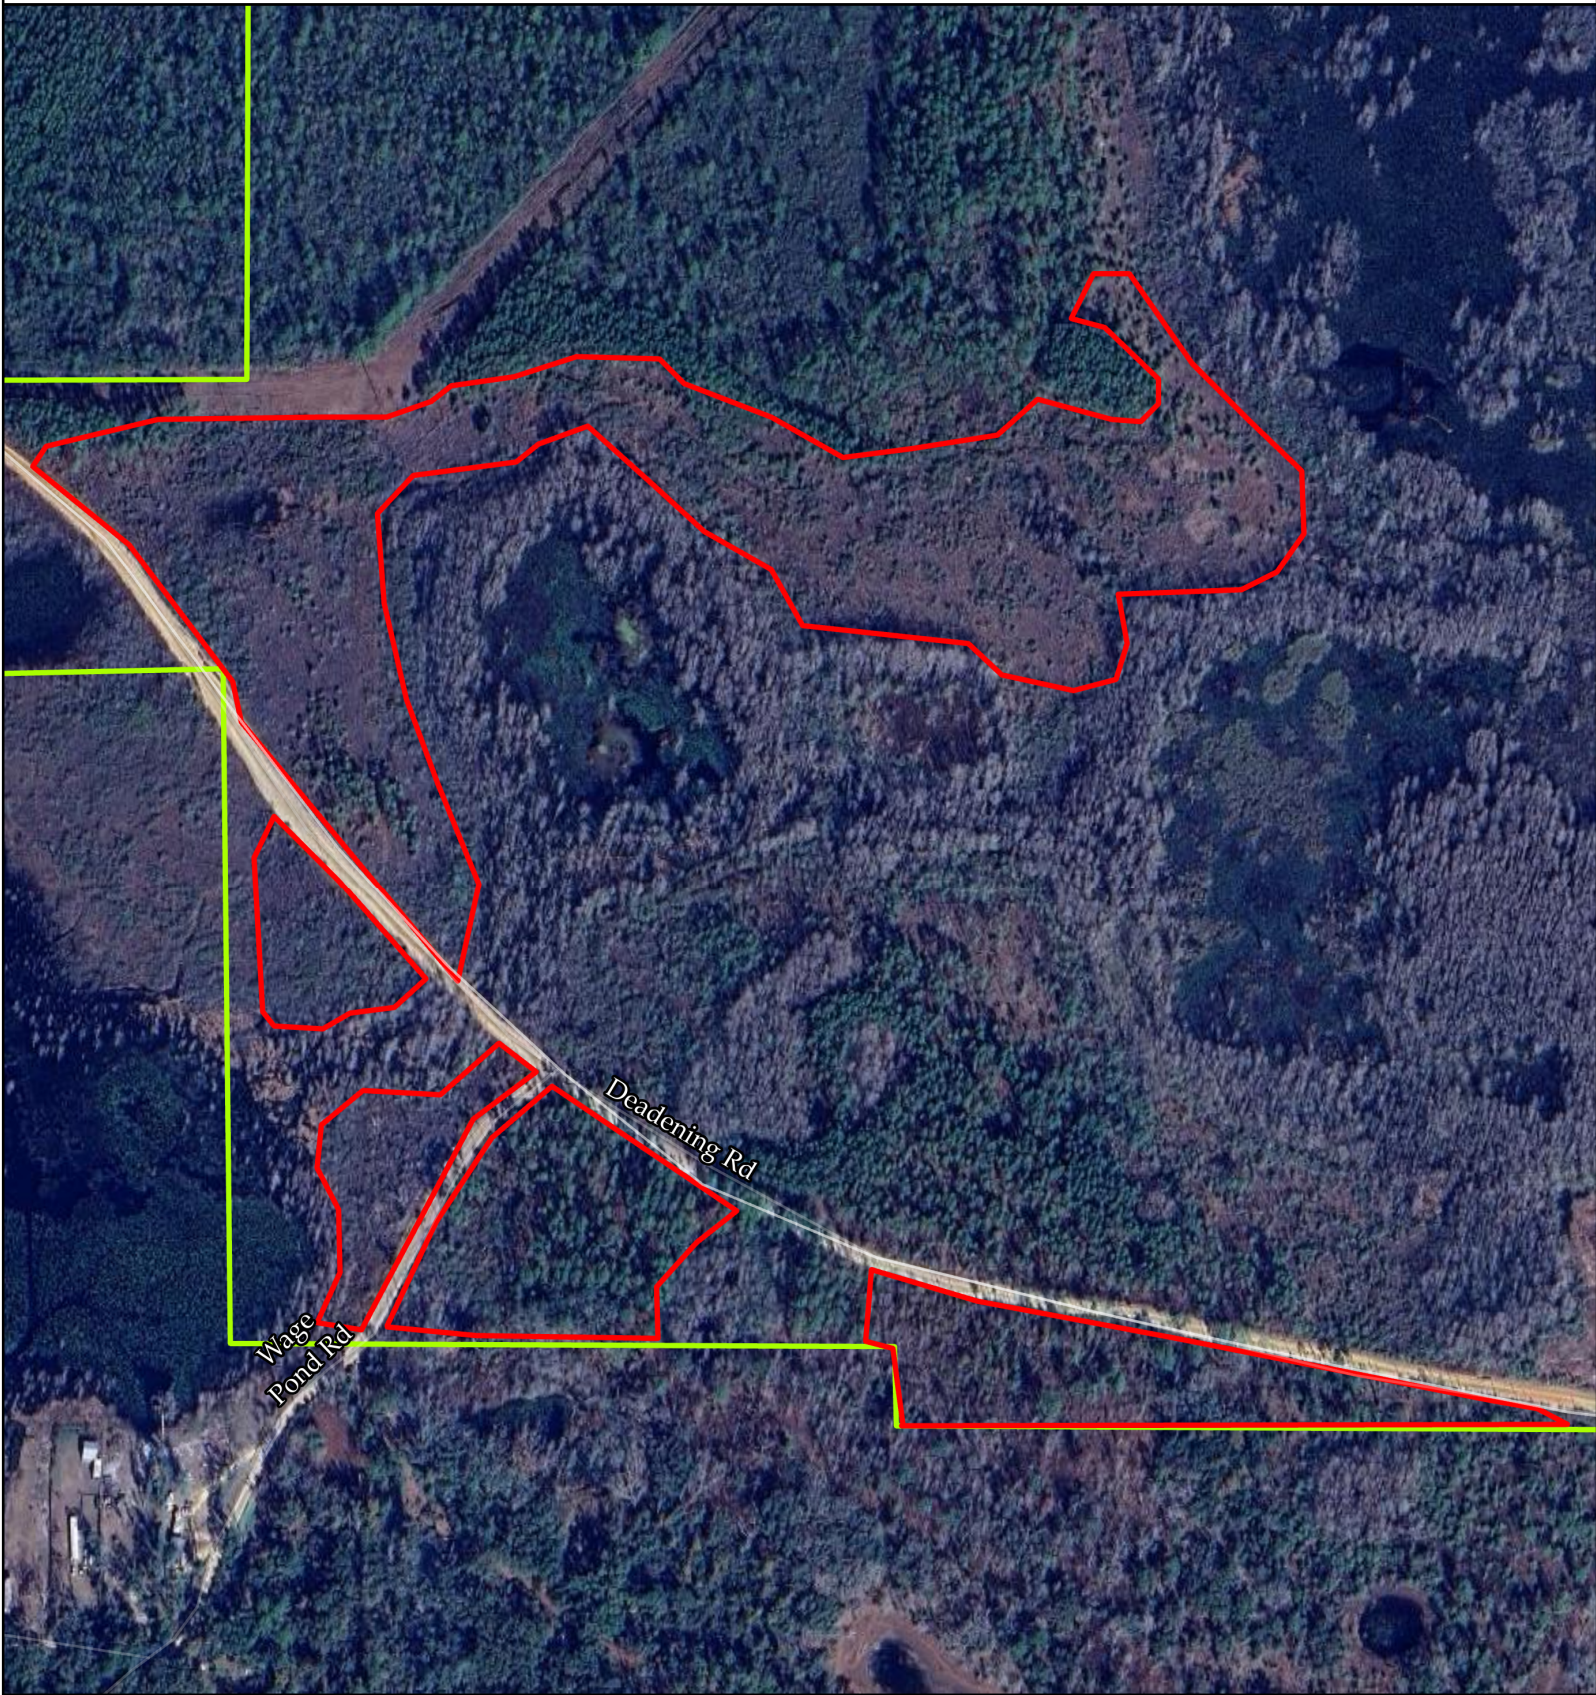

Exhibit Map

-  Howard Swamp Unit
-  NFWMD Owned Lands

Howard Swamp Unit
Econfina Creek Water Management Area
Washington County, Florida
36 Acres