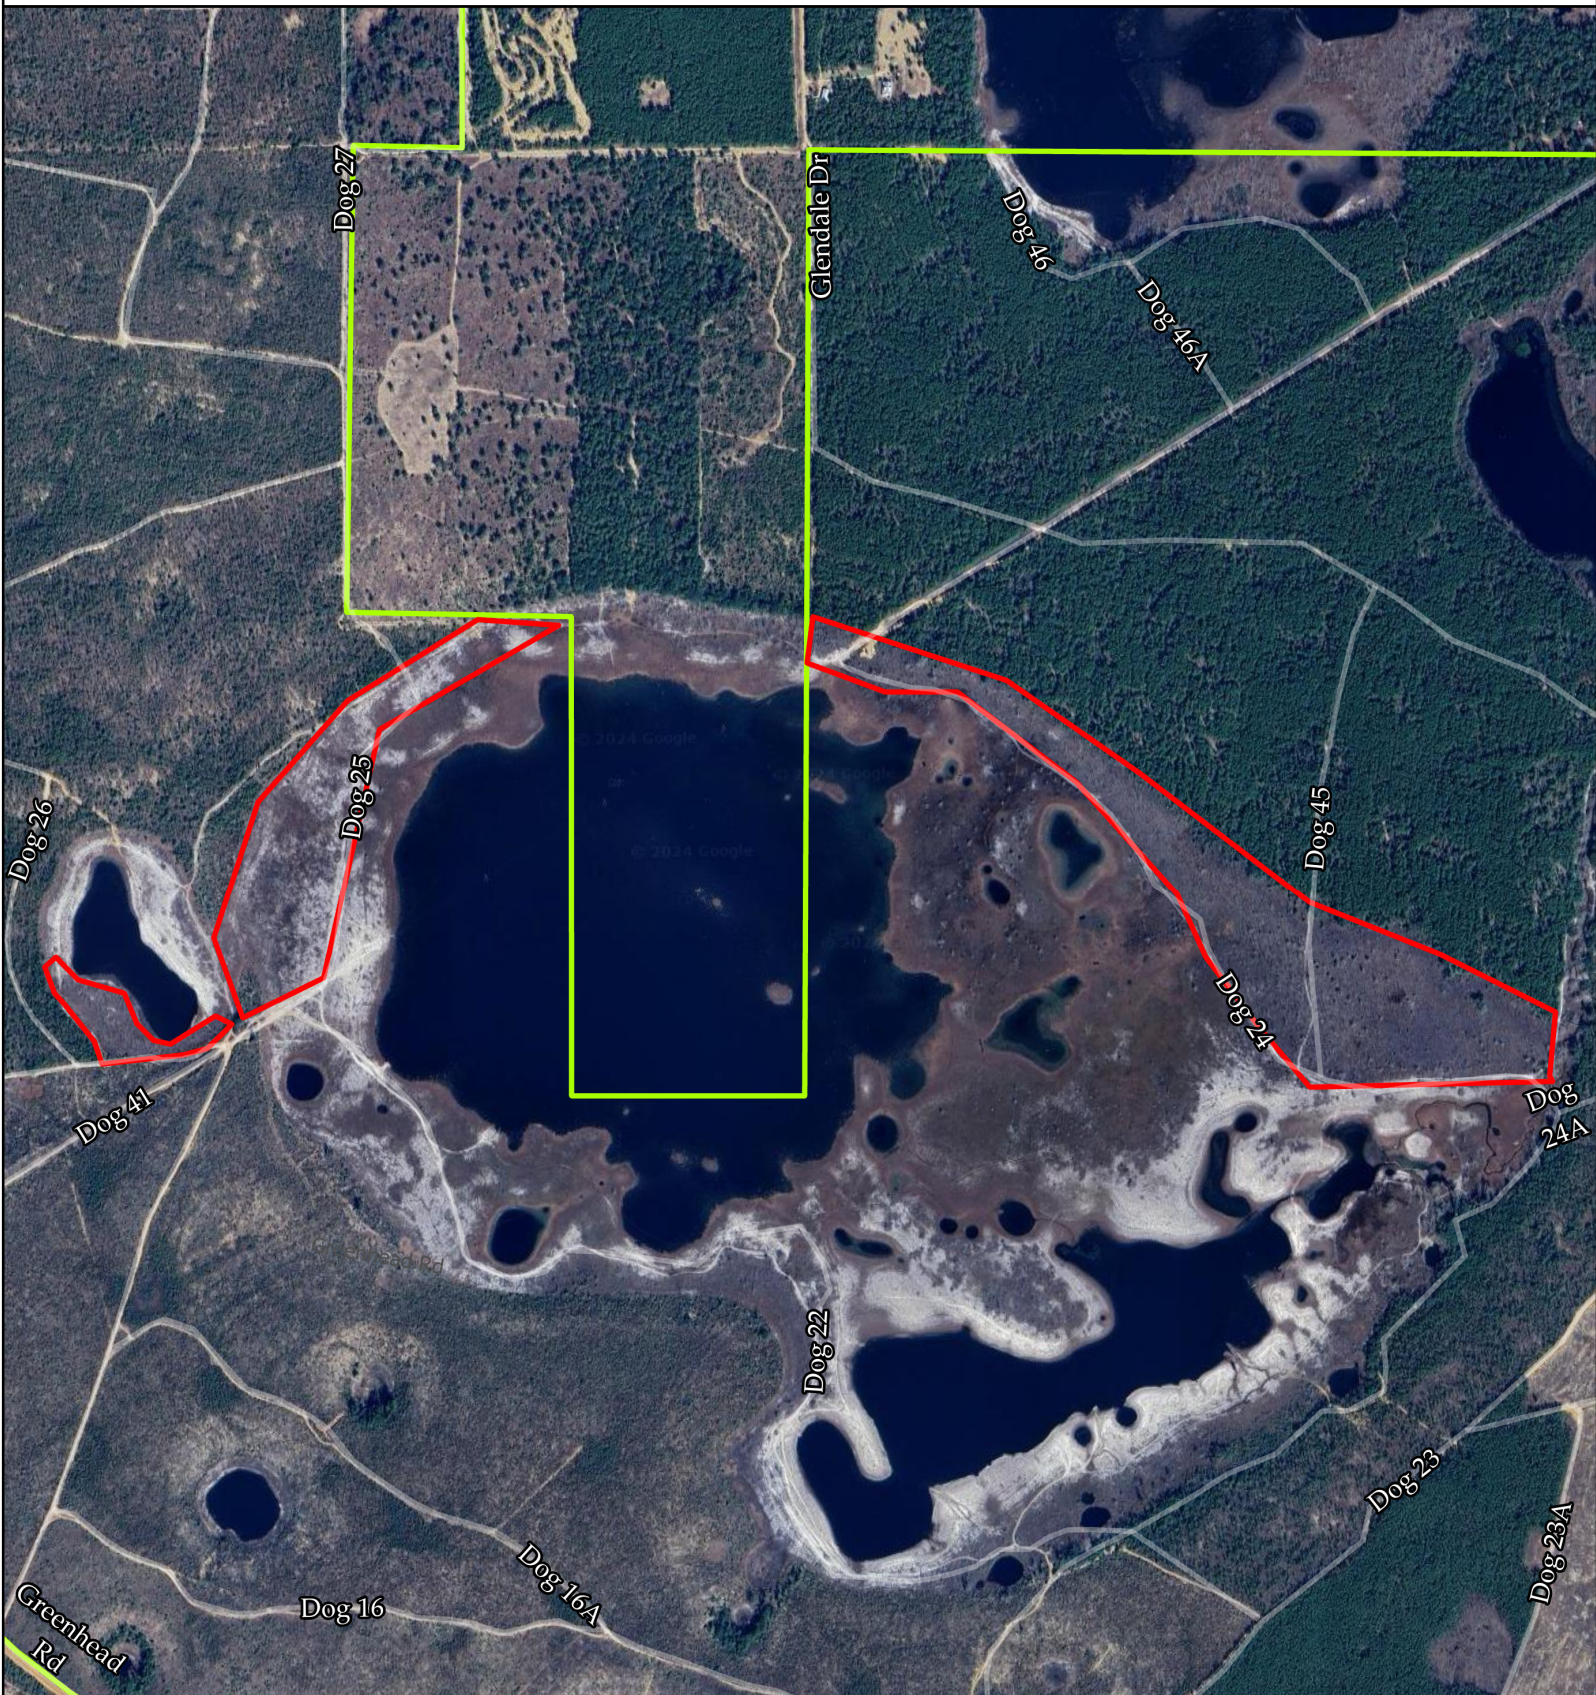

Exhibit Map

-  Gully Pond Unit
-  NFWMD Owned Lands

Gully Pond Unit
Econfina Creek Water Management Area
Washington County, Florida
84 Acres