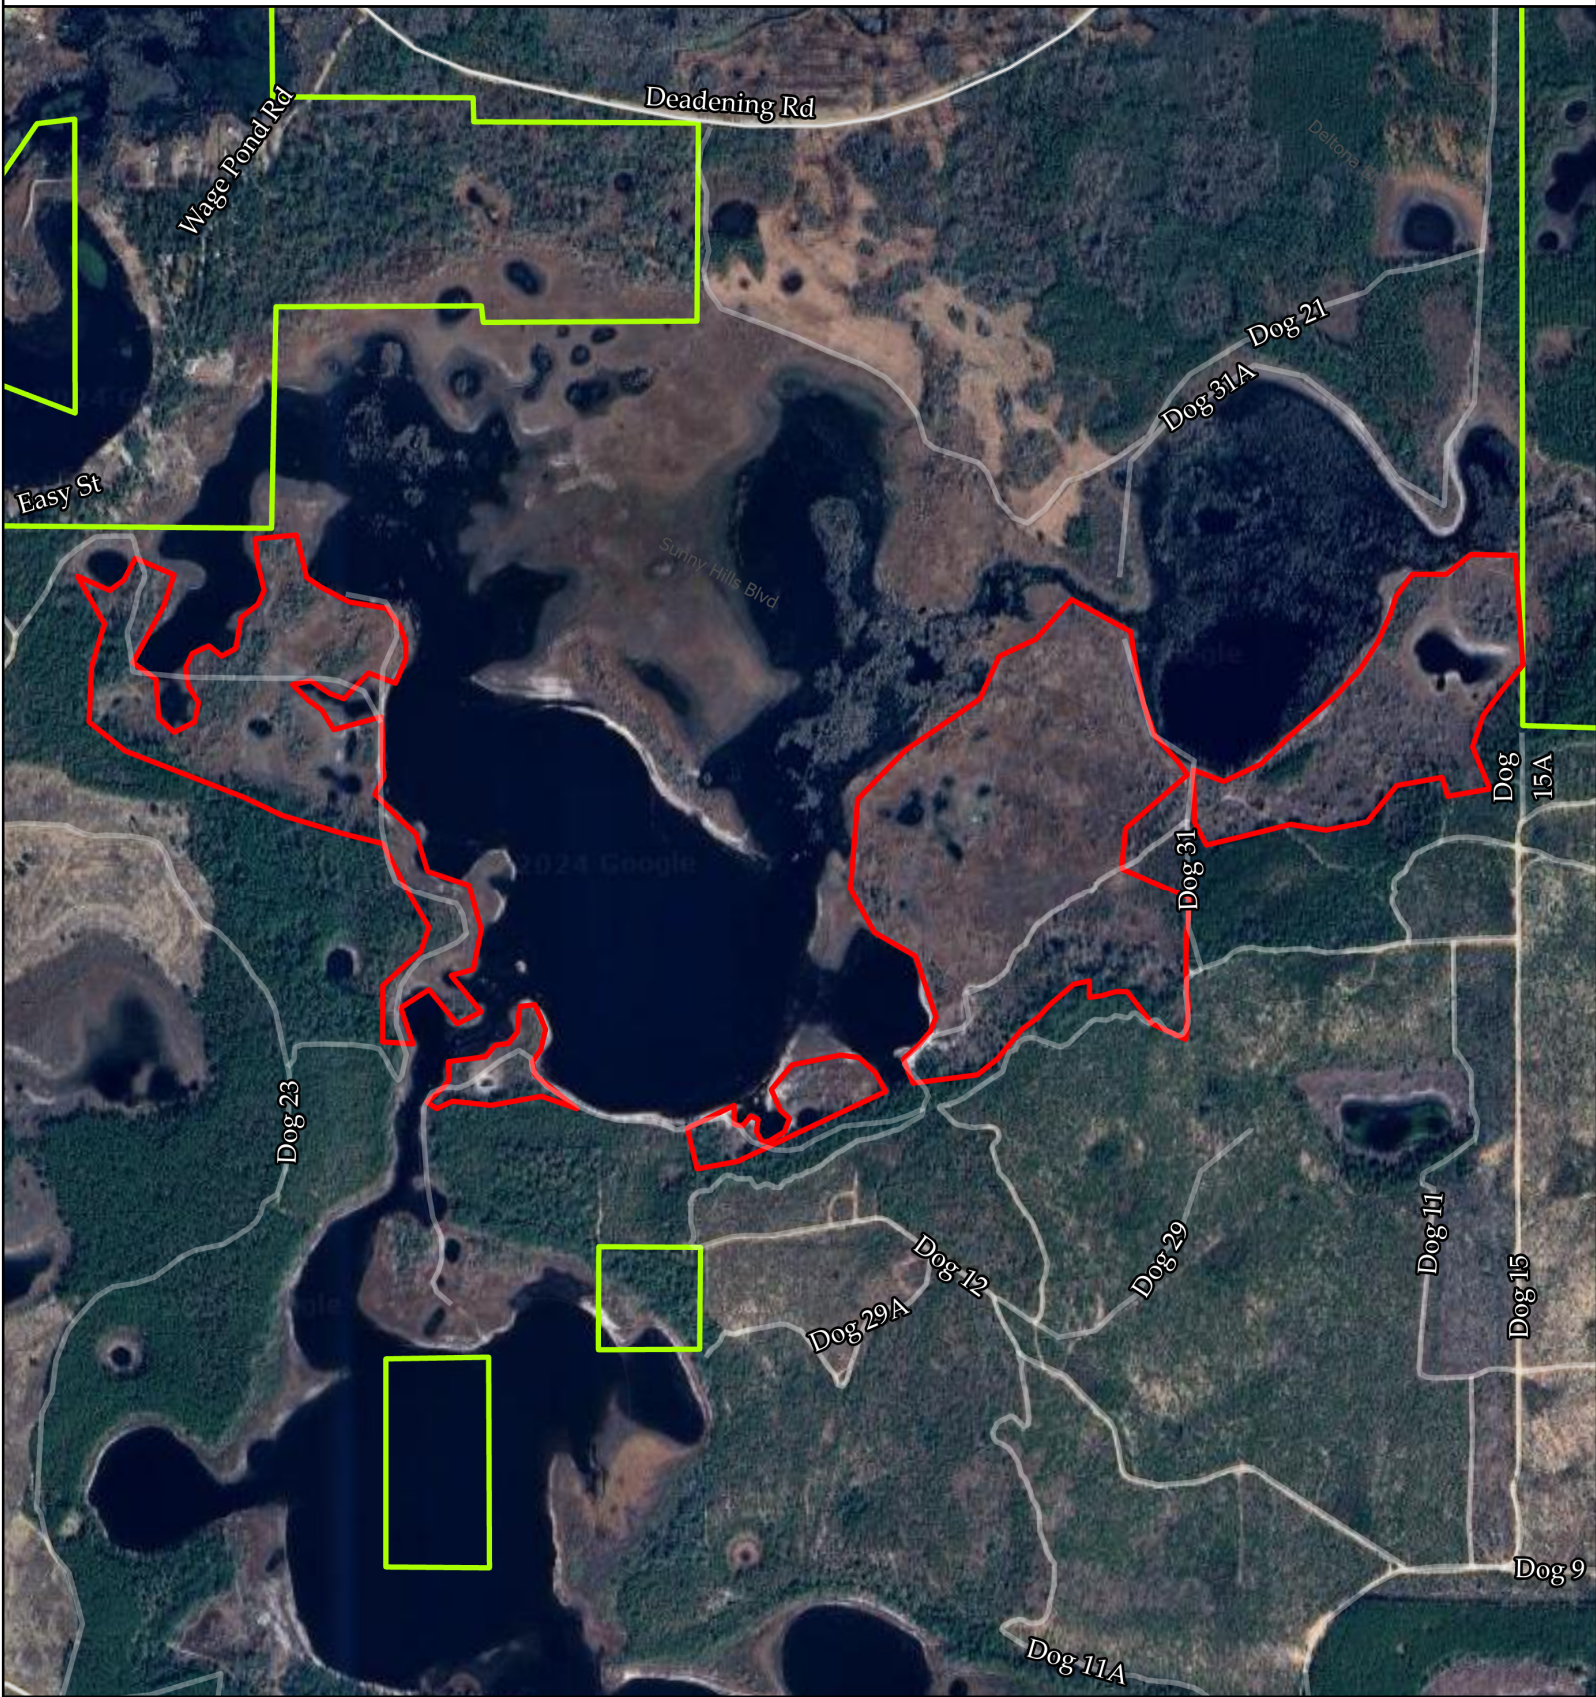

Exhibit Map

-  Hammock Pond Unit
-  NFWFMD Owned Lands

Hammock Pond Unit
Econfina Creek Water Management Area
Washington County, Florida
209 Acres