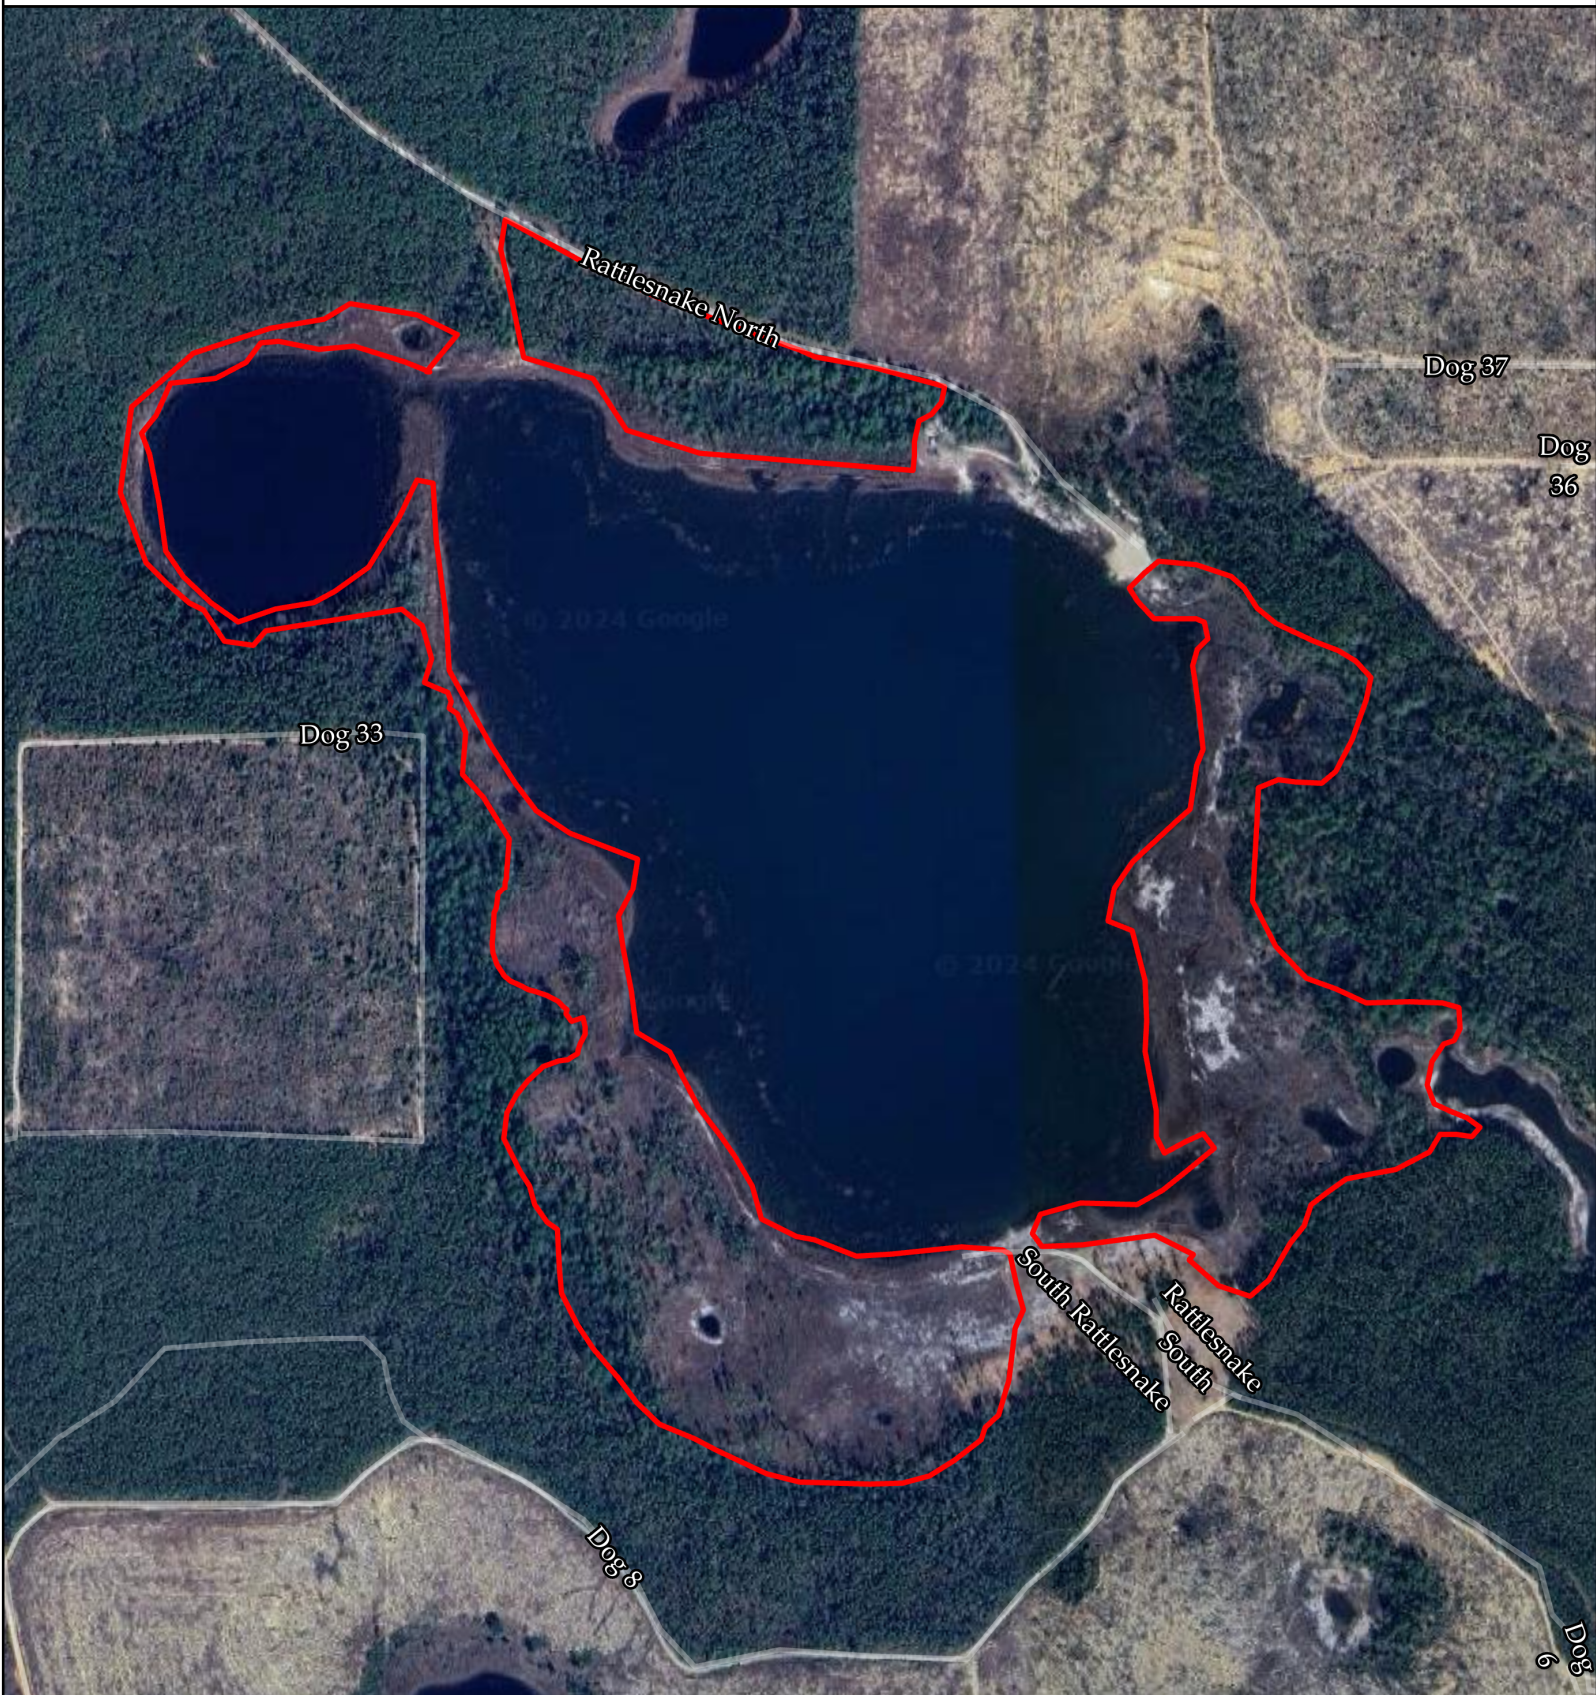

Exhibit Map

 Rattlesnake Lake Unit

Rattlesnake Lake Unit
Econfina Creek Water Management Area
Washington County, Florida
93 Acres