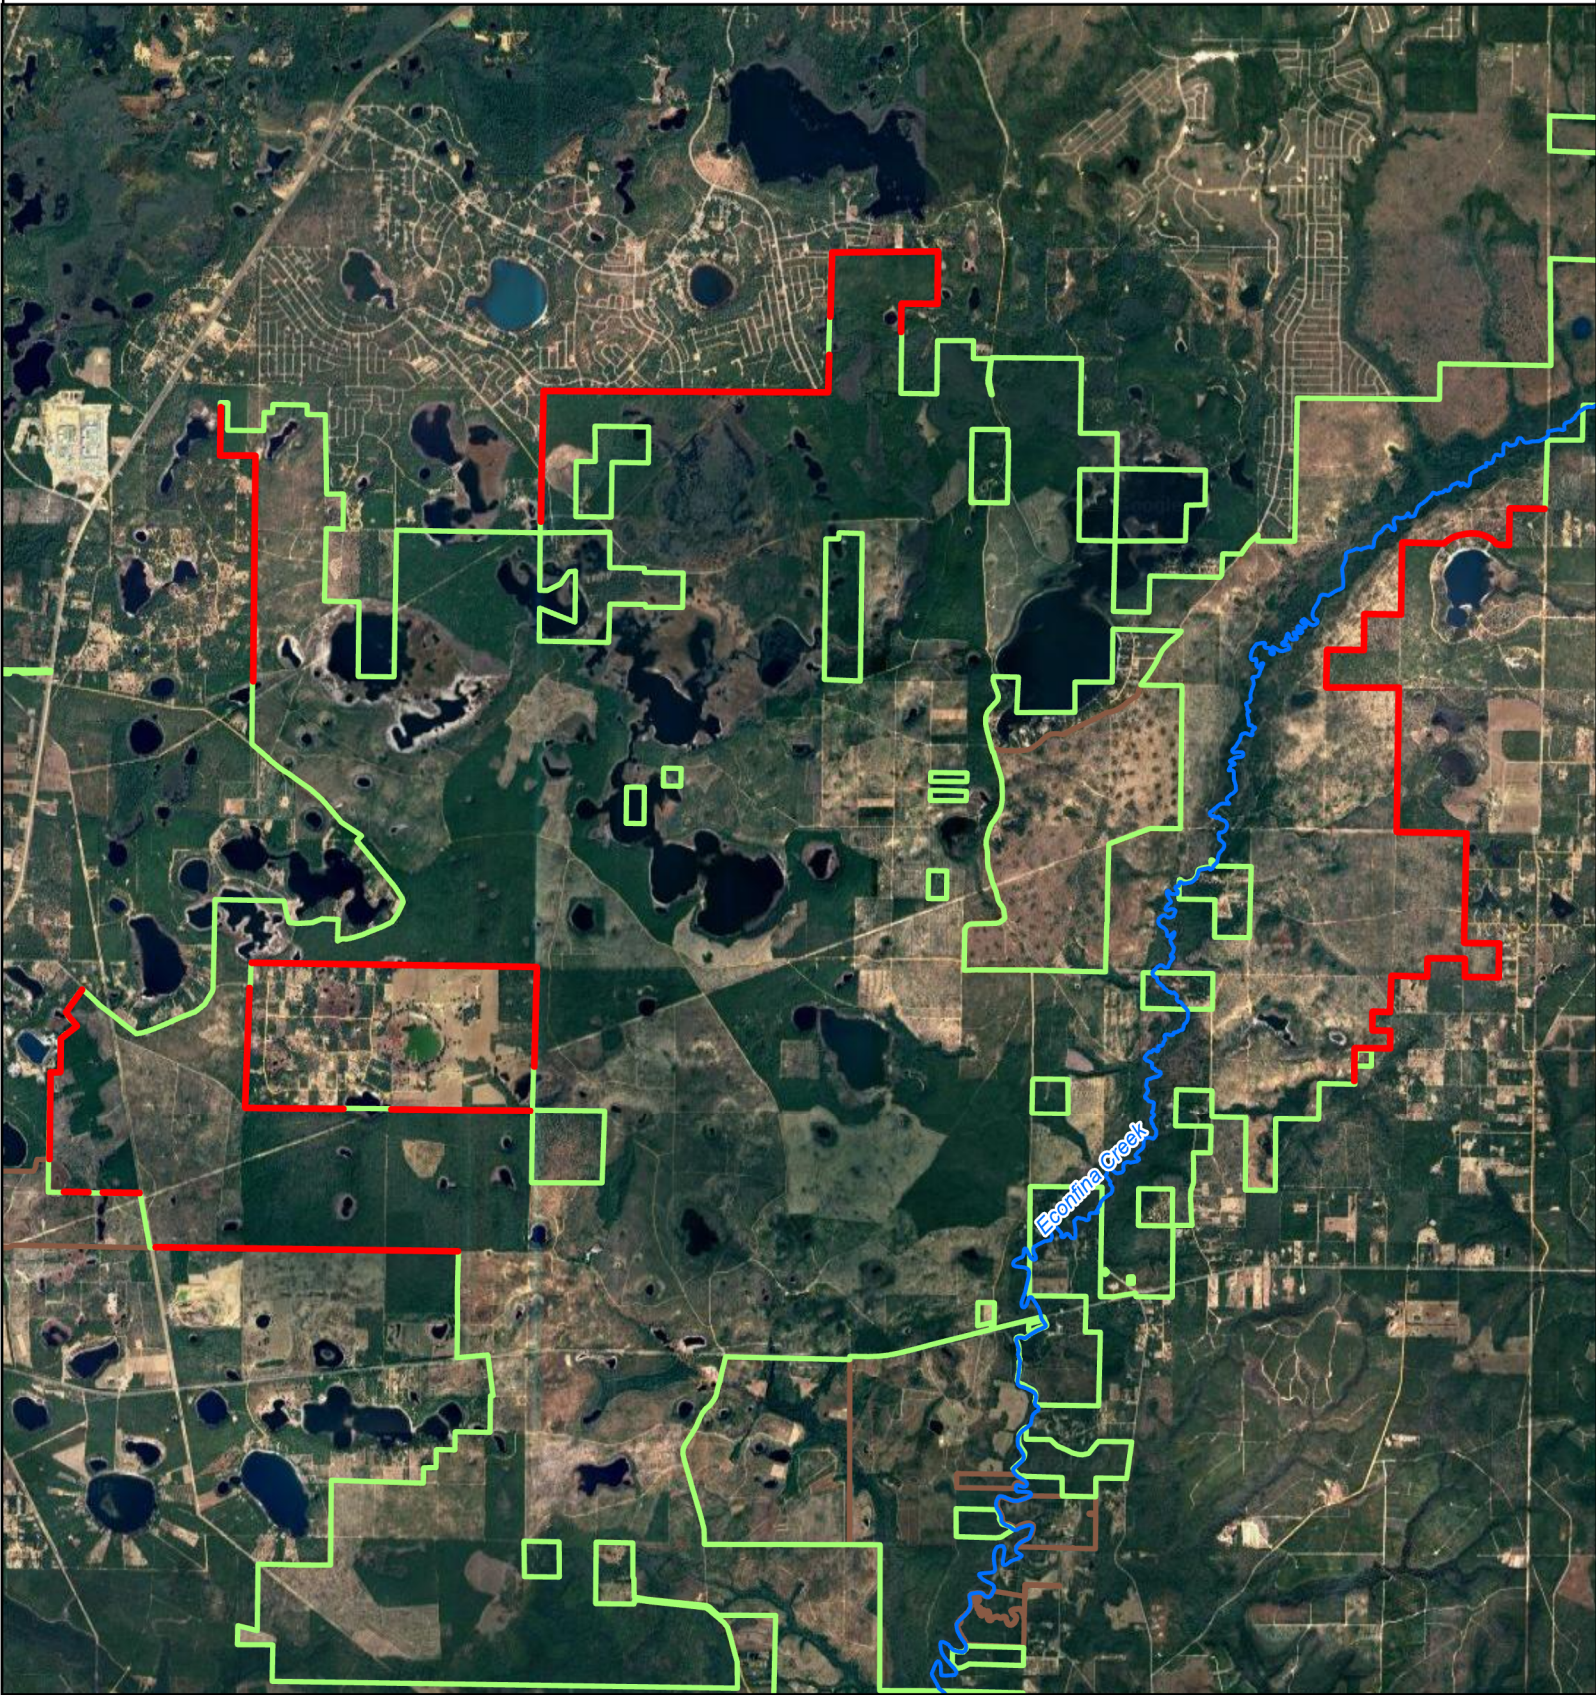

# Exhibit Map

Econfina Fireline Protection  
Econfina Creek Water Management Area  
Washington County, Florida  
150 Acres

-  Fireline Protection Areas
-  NWFWMD Owned Lands
-  NWFWMD Conservation Easements