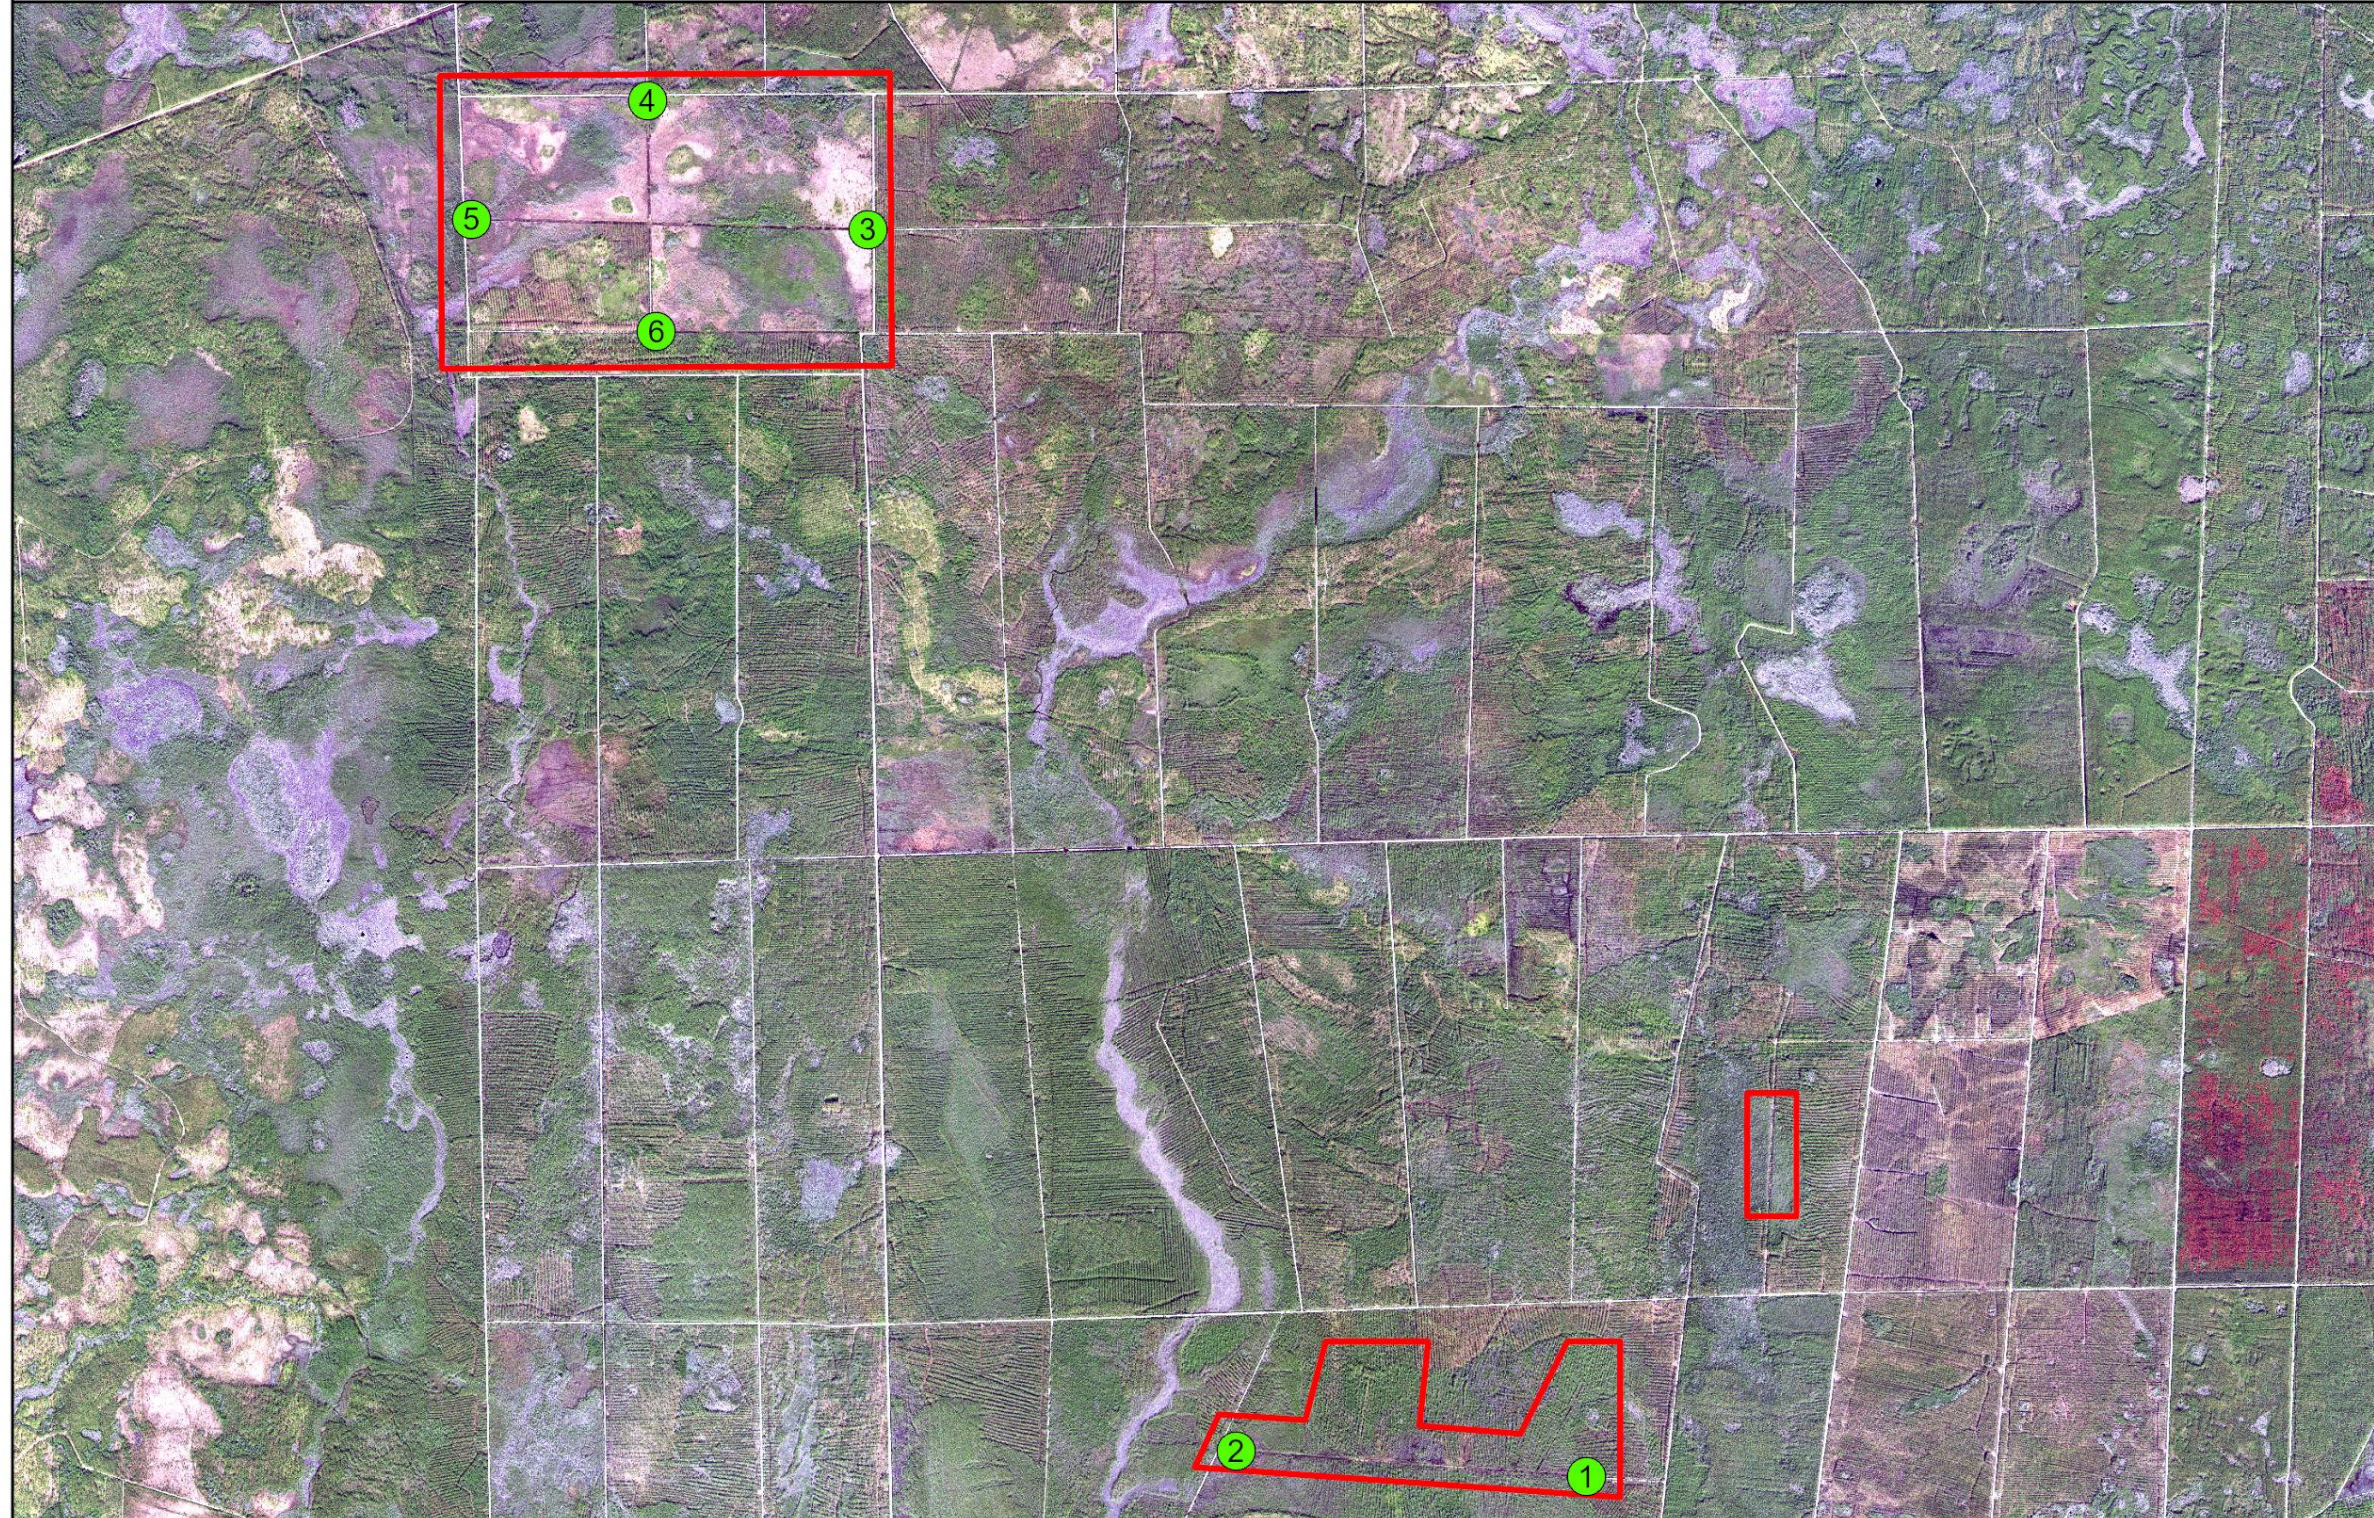

Tates Hell (Whiskey George / Sumatra) Panoramic Photo Point 1 – 9/12/2013

Tates Hell (Whiskey George / Sumatra) Panoramic Photo Point 1 – 9/12/2012

Tates Hell (Whiskey George / Sumatra) Panoramic Photo Point 1 – 11/2/2011

Tates Hell (Whiskey George / Sumatra) - Panoramic Photo Points

-  Mitigation Site
-  Panoramic Photo Point

0 1 2 Miles

2022 DOQ