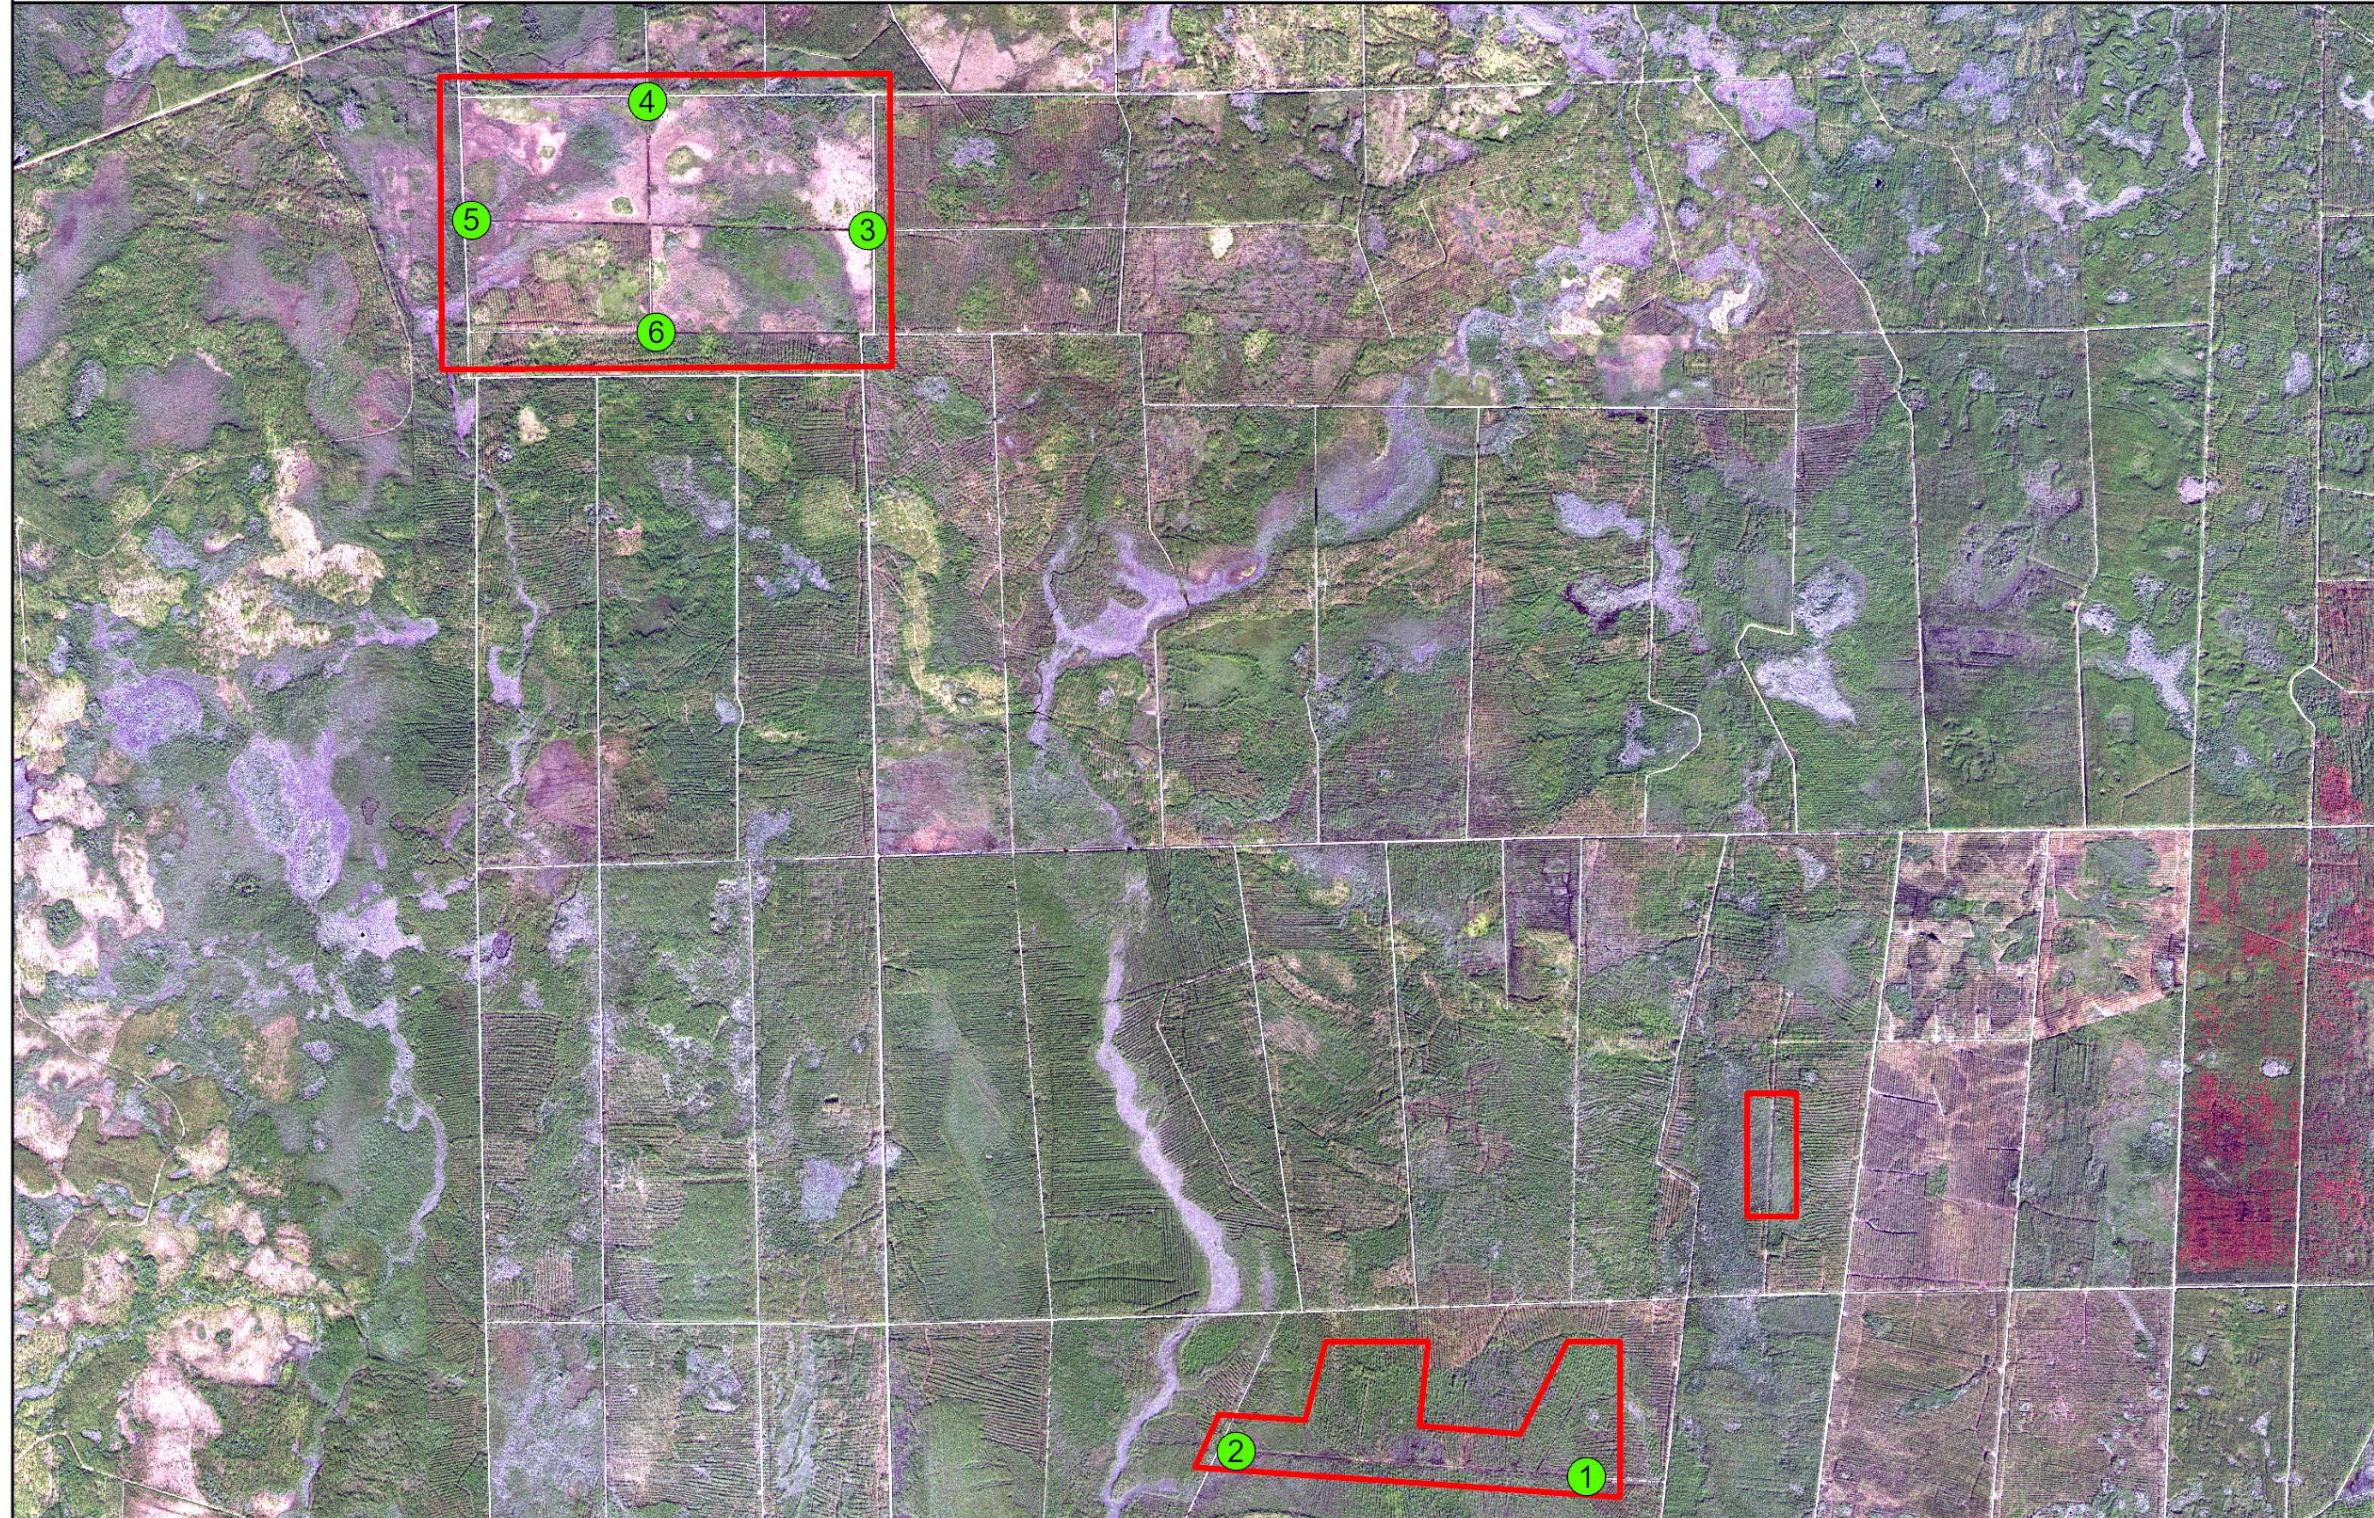

**Tates Hell—Whiskey George / Sumatra Mitigation Area – Panoramic Photo Point No. 2 (2011 – 2024)**  
**(Each Frame Covers ~180°)**

Tates Hell (Whiskey George / Sumatra) Panoramic Photo Point 2 – 9/16/2024

Tates Hell (Whiskey George / Sumatra) Panoramic Photo Point 2 – 10/9/2014

Tates Hell (Whiskey George / Sumatra) Panoramic Photo Point 2 – 9/12/2013

Tates Hell (Whiskey George / Sumatra) Panoramic Photo Point 2 – 9/12/2012

Tates Hell (Whiskey George / Sumatra) Panoramic Photo Point 2 – 11/2/2011

# Tates Hell (Whiskey George / Sumatra) - Panoramic Photo Points

-  Mitigation Site
-  Panoramic Photo Point

2022 DOQ