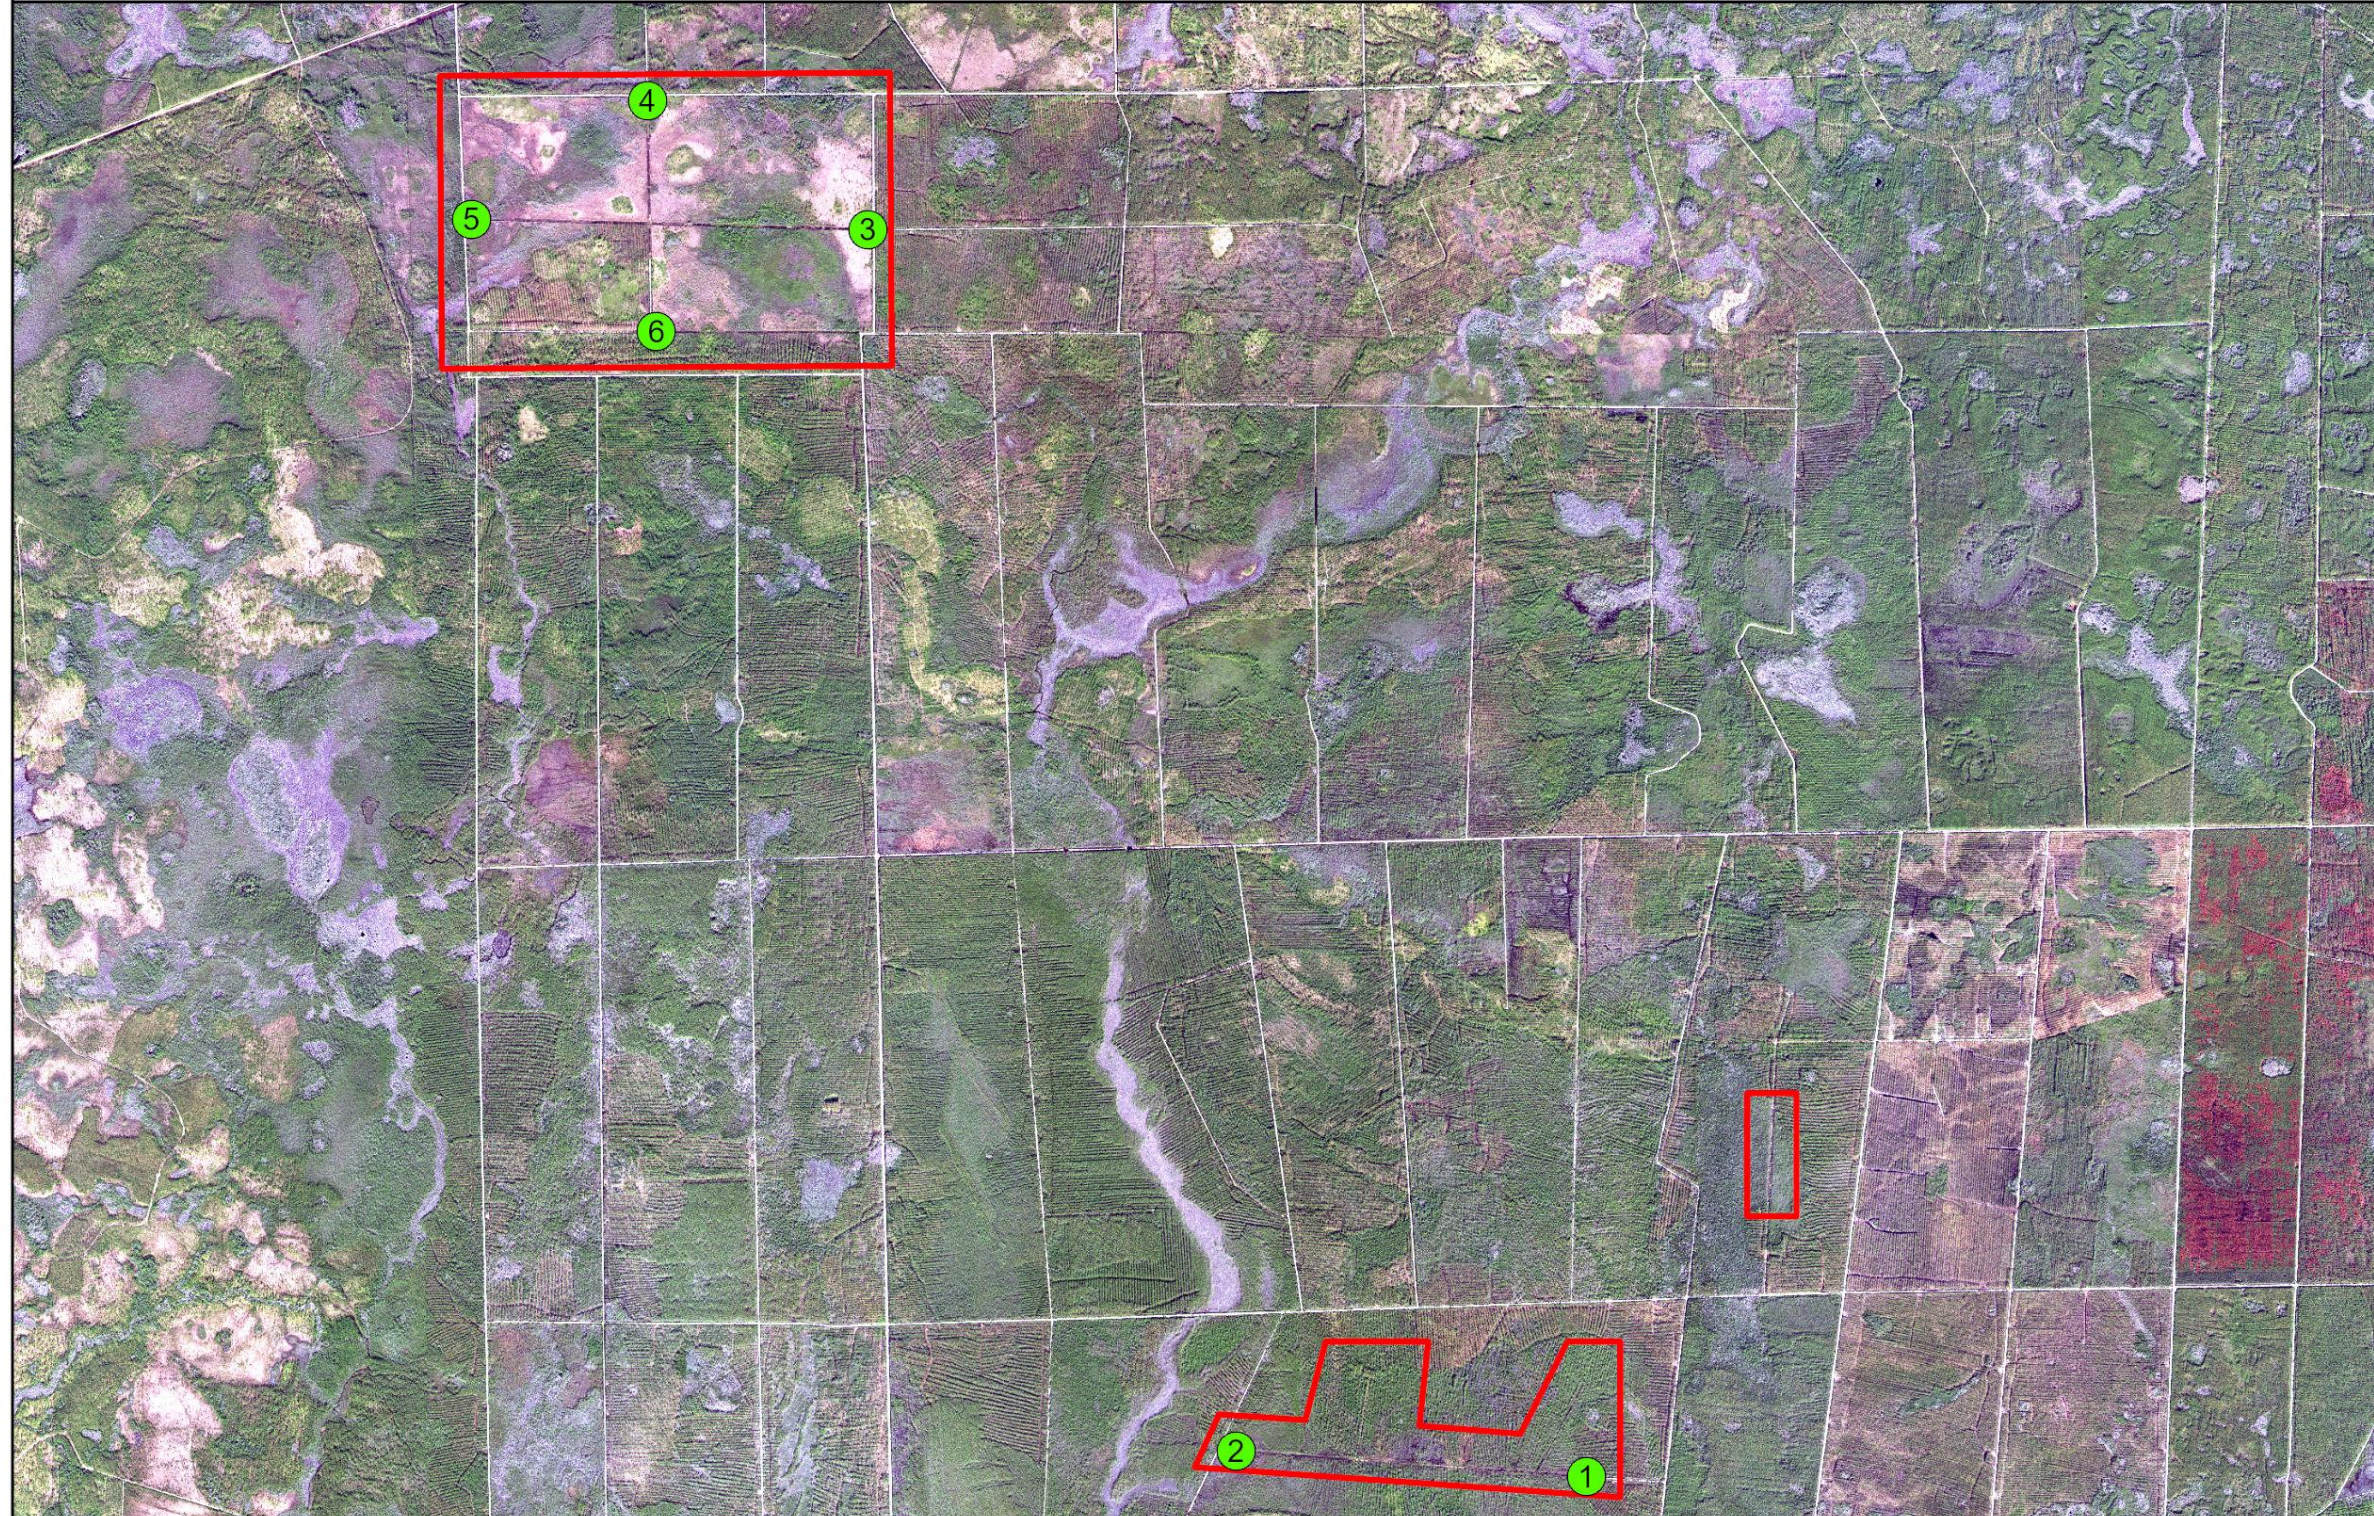

Tates Hell (Whiskey George / Sumatra) Panoramic Photo Point 3 – 9/12/2013

Tates Hell (Whiskey George / Sumatra) Panoramic Photo Point 3 – 9/12/2012

Tates Hell (Whiskey George / Sumatra) Panoramic Photo Point 3 – 11/2/2011

Tates Hell (Whiskey George / Sumatra) - Panoramic Photo Points

-  Mitigation Site
-  Panoramic Photo Point

0 1 2 Miles

2022 DOQ